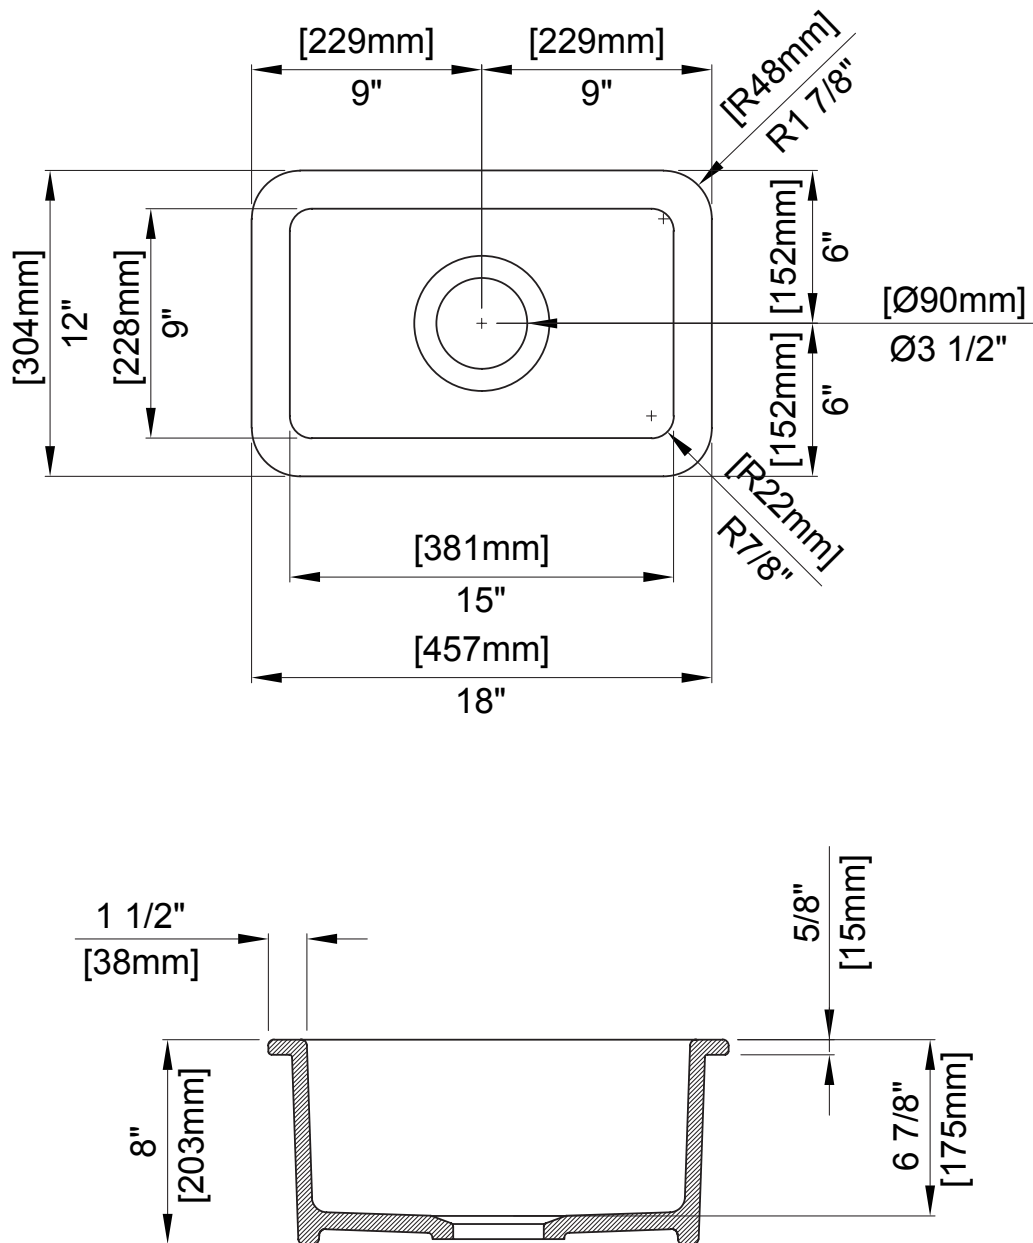

NOTES:

Refer to installation instructions supplied with kitchen sink for undermount, countertop or above counter custom installations.

Due to the fireclay process, dimensions may vary. Please use the actual sink that you will be installing in order to determine the cutout dimensions for your countertop.

CAUTION: Sink is heavy! Installer must provide adequate reinforcement for all load-bearing supports in accordance with installation instructions supplied with kitchen sink.

Fittings not included with fixture and must be ordered separately.

IMPORTANT: Dimensions of fixtures are nominal and may vary within the range of tolerance established by ANSI standards. These measurements are subject to change or cancellation. No responsibility is assumed for use of superseded or voided pages.