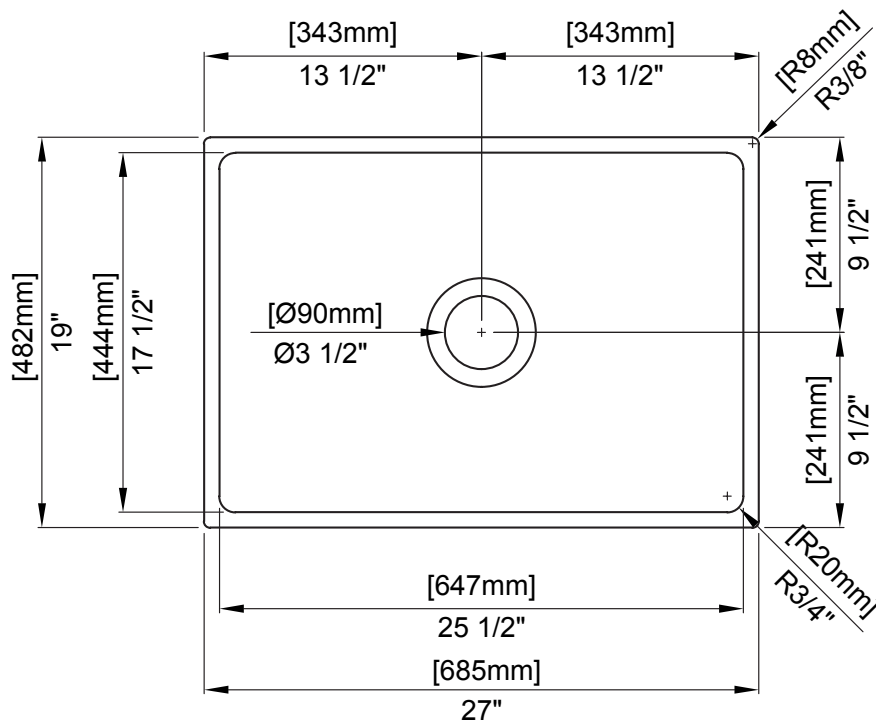

NOTES:

Refer to installation instructions supplied with kitchen sink for undermount, countertop or above counter custom installations.

Due to the fireclay process, dimensions may vary. Please use the actual sink that you will be installing in order to determine the cutout dimensions for your countertop.

CAUTION: Sink is heavy! Installer must provide adequate reinforcement for all load-bearing supports in accordance with installation instructions supplied with kitchen sink.

Fittings not included with fixture and must be ordered separately.

IMPORTANT: Dimensions of fixtures are nominal and may vary within the range of tolerance established by ANSI standards. These measurements are subject to change or cancellation. No responsibility is assumed for use of superseded or voided pages.