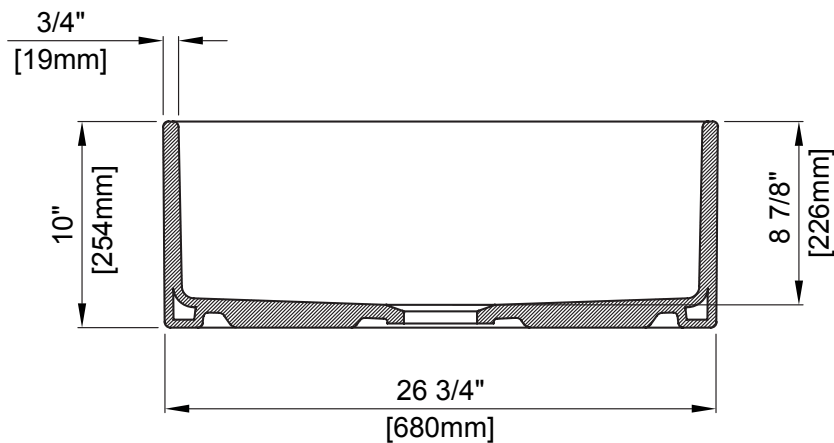

NOTES:

Refer to installation instructions supplied with kitchen sink for undermount, countertop or above counter custom installations.

Due to the fireclay process, dimensions may vary. Please use the actual sink that you will be installing in order to determine the cutout dimensions for your countertop.

CAUTION: Sink is heavy! Installer must provide adequate reinforcement for all load-bearing supports in accordance with installation instructions supplied with kitchen sink.

Fittings not included with fixture and must be ordered separately.

IMPORTANT: Dimensions of fixtures are nominal and may vary within the range of tolerance established by ANSI standards. These measurements are subject to change or cancellation. No responsibility is assumed for use of superseded or voided pages.