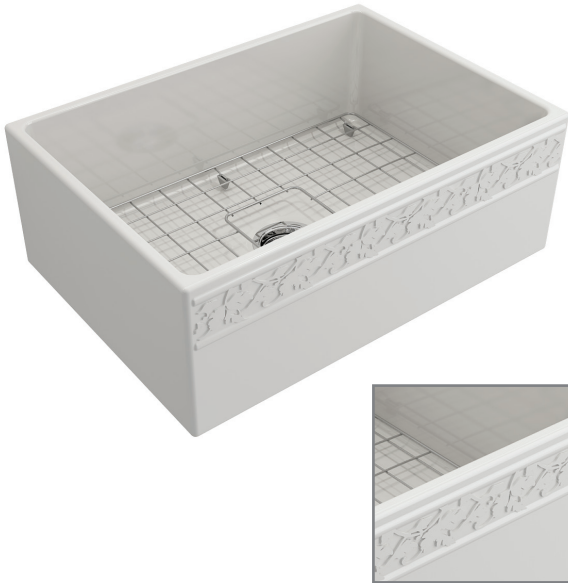

BOCCHI

VIGNETO 27

APRON FRONT SINGLE BOWL KITCHEN SINK

Product Code

1357-XXX-0120

FEATURES

- Fine fireclay construction
- Sink is finished on all four sides
- 3-1/2" center drain
- Stainless steel bottom sink rack and chrome strainer included
- Requires an additional flange if using a garbage disposal (not included)
- Requires support frame in cabinetry

Standard Colors

White (001), Biscuit (014)

Premium Colors

Matte White (002), Matte Black (004),
Black (005), Matte Gray (006),
Sapphire Blue (010), Matte Dark Gray (020),
Matte Brown (025)

DIMENSIONS

NOMINAL DIMENSIONS

27"X19"X10"

BOWL INSIDE DIMENSIONS

25 1/2" (647mm) wide

17 1/2" (444mm) front to back

8 7/8" (226mm) depth

COMPONENTS INCLUDED THE BOX

2300 0001 - 27"X19"X10"

SS SINK RACK - CHROME (1pc)