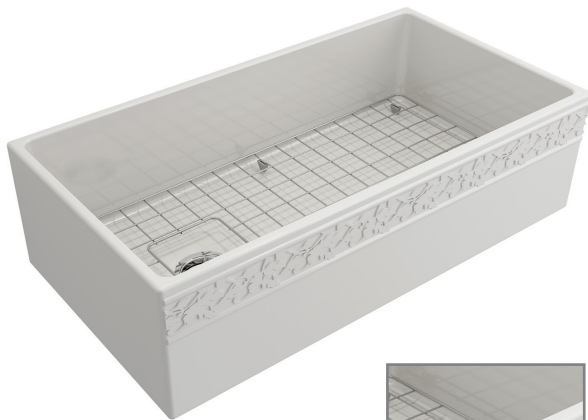

# BOCCHI

## VIGNETO 36

### APRON FRONT SINGLE BOWL KITCHEN SINK

##### NOMINAL DIMENSIONS

36"X19"X10"