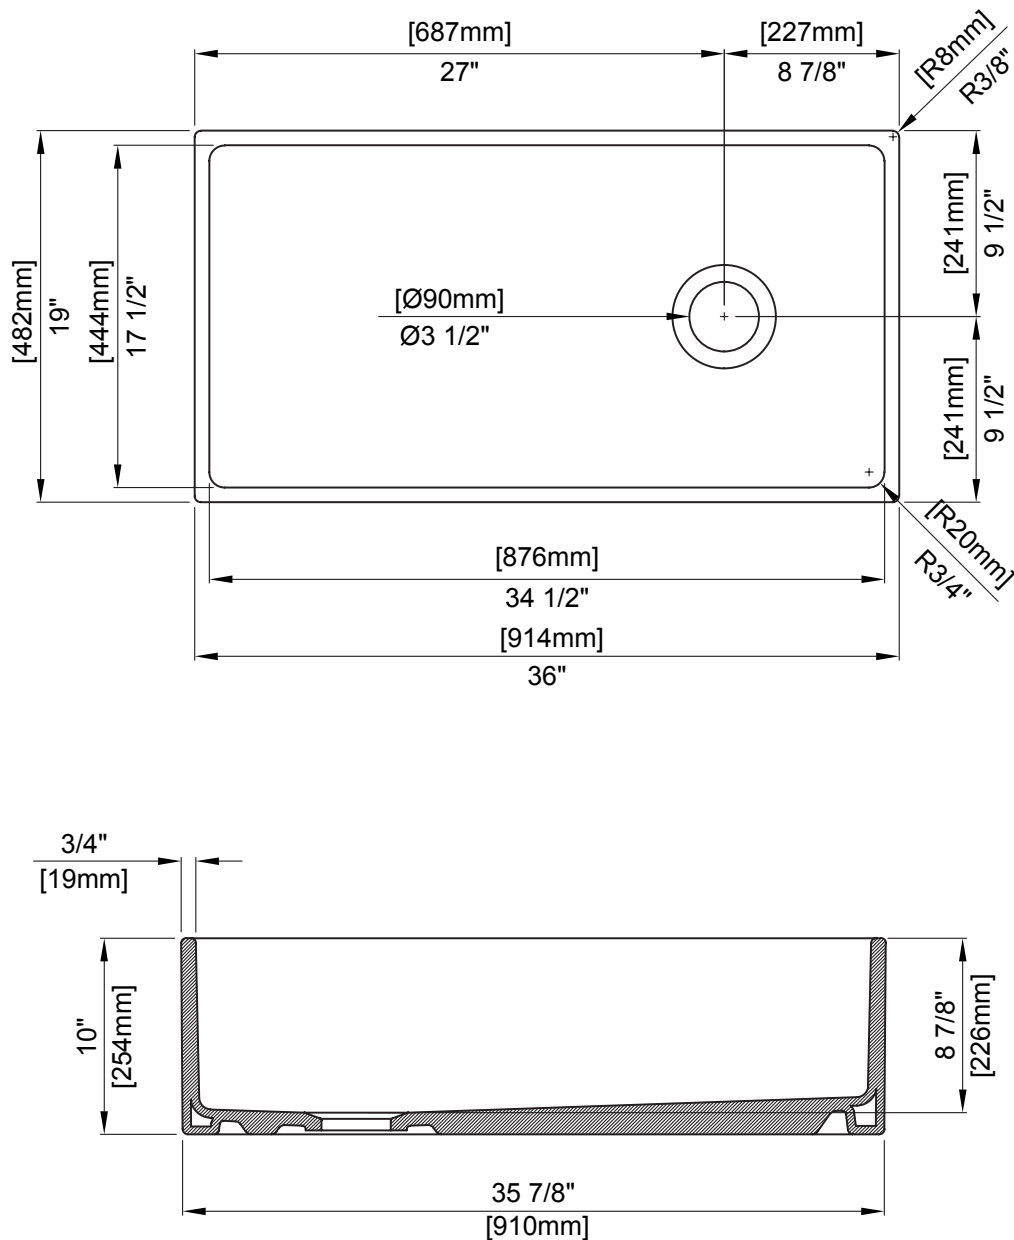

NOTES:

Refer to installation instructions supplied with kitchen sink for undermount, countertop or above counter custom installations.

Due to the fireclay process, dimensions may vary. Please use the actual sink that you will be installing in order to determine the cutout dimensions for your countertop.

CAUTION: Sink is heavy! Installer must provide adequate reinforcement for all load-bearing supports in accordance with installation instructions supplied with kitchen sink.

Fittings not included with fixture and must be ordered separately.

IMPORTANT: Dimensions of fixtures are nominal and may vary within the range of tolerance established by ANSI standards. These measurements are subject to change or cancellation. No responsibility is assumed for use of superseded or voided pages.