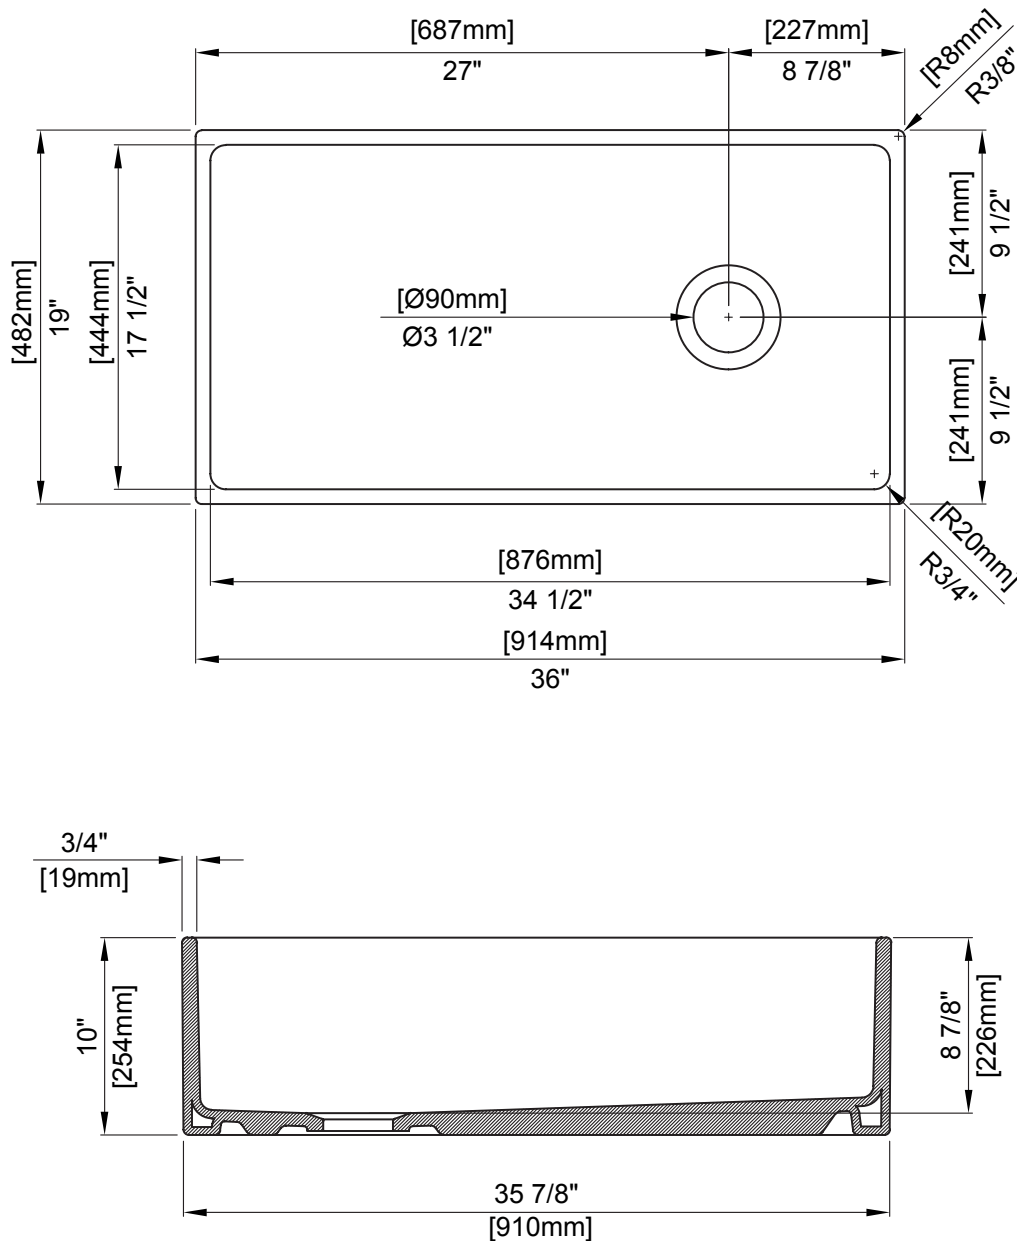

NOTES:

Refer to installation instructions supplied with kitchen sink for undermount, countertop or above counter custom installations.

Due to the fireclay process, dimensions may vary. Please use the actual sink that you will be installing in order to determine the cutout dimensions for your countertop.

CAUTION: Sink is heavy! Installer must provide adequate reinforcement for all load-bearing supports in accordance with installation instructions supplied with kitchen sink.

Fittings not included with fixture and must be ordered separately.

IMPORTANT: Dimensions of fixtures are nominal and may vary within the range of tolerance established by ANSI standards. These measurements are subject to change or cancellation. No responsibility is assumed for use of superseded or voided pages.