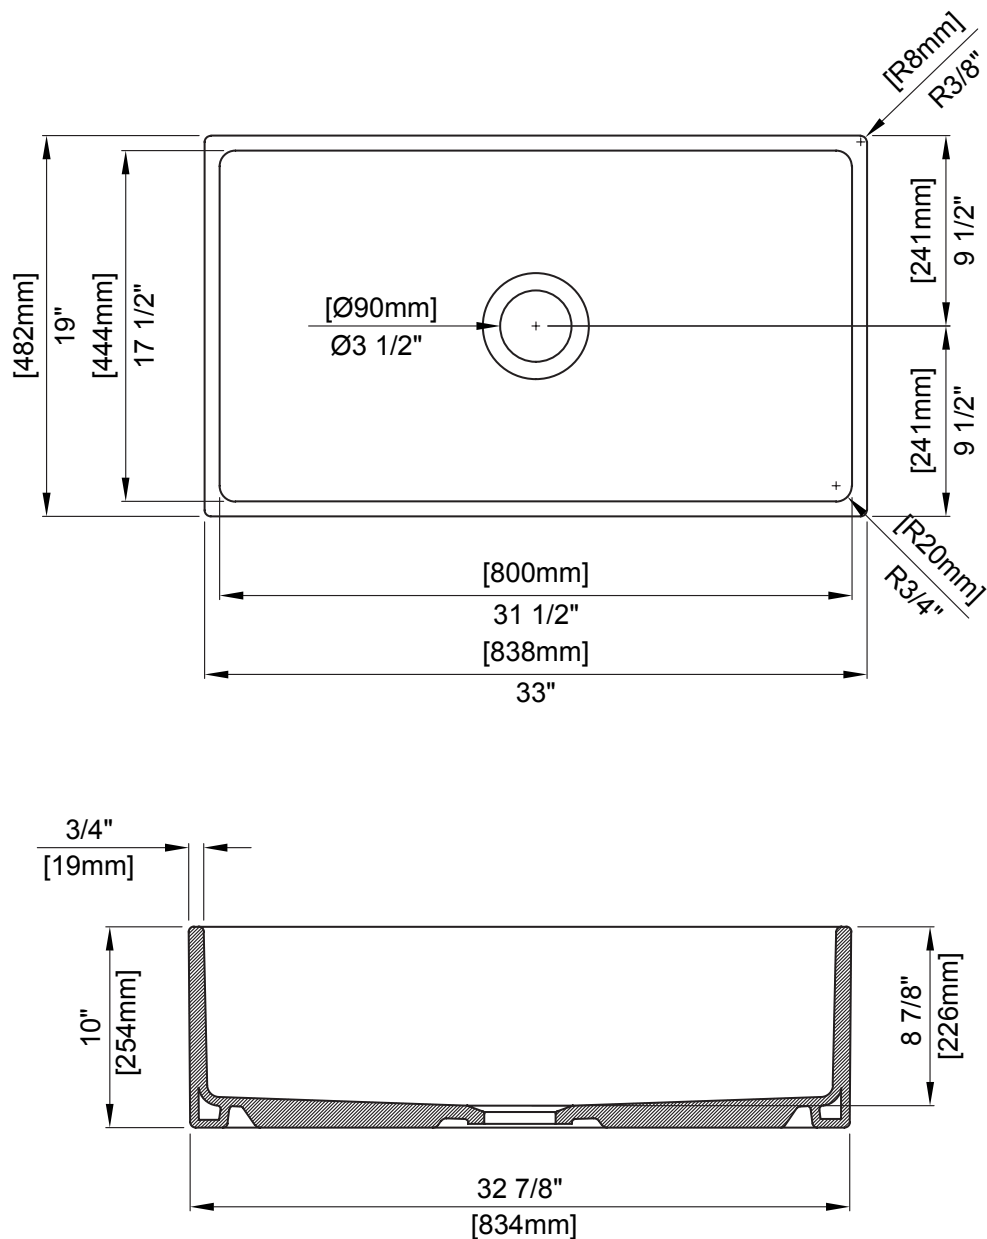

NOTES:

Refer to installation instructions supplied with kitchen sink for undermount, countertop or above counter custom installations.

Due to the fireclay process, dimensions may vary. Please use the actual sink that you will be installing in order to determine the cutout dimensions for your countertop.

CAUTION: Sink is heavy! Installer must provide adequate reinforcement for all load-bearing supports in accordance with installation instructions supplied with kitchen sink.

Fittings not included with fixture and must be ordered separately.

IMPORTANT: Dimensions of fixtures are nominal and may vary within the range of tolerance established by ANSI standards. These measurements are subject to change or cancellation. No responsibility is assumed for use of superseded or voided pages.