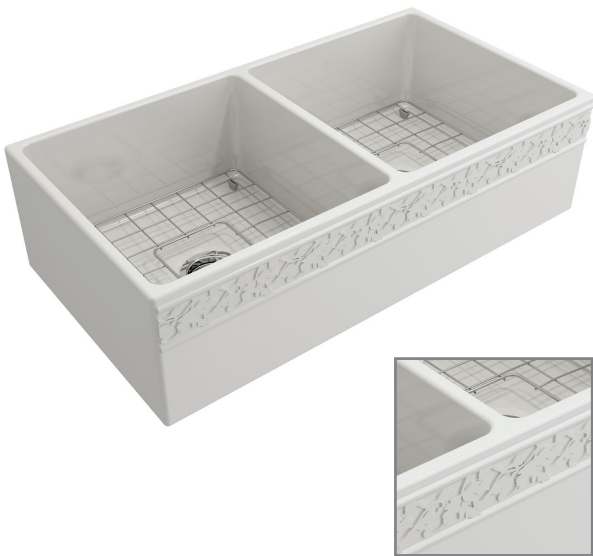

BOCCHI

VIGNETO 36D

APRON FRONT DOUBLE BOWL KITCHEN SINK

Product Code

1351-XXX-0120

FEATURES

- Fine fireclay construction
- Sink is finished on all four sides
(note: decorative border is on one side only)
- 3-1/2" center drains
- Stainless steel bottom sink racks and chrome strainers included
- Requires an additional flange if using a garbage disposal (not included)
- Requires support frame in cabinetry

Standard Colors

White (001), Biscuit (014)

Premium Colors

Matte White (002), Matte Black (004), Black (005), Matte Gray (006), Sapphire Blue (010), Matte Dark Gray (020), Matte Brown (025)

DIMENSIONS

NOMINAL DIMENSIONS

36"X19"X10"

BOWL INSIDE DIMENSIONS

34 1/2" (876mm) wide

17 1/2" (444mm) front to back

8 7/8" (226mm) depth

COMPONENTS INCLUDED THE BOX

2300 0007 - 16 3/4"X17 1/2"

SS SINK RACK - CHROME (2pcs)