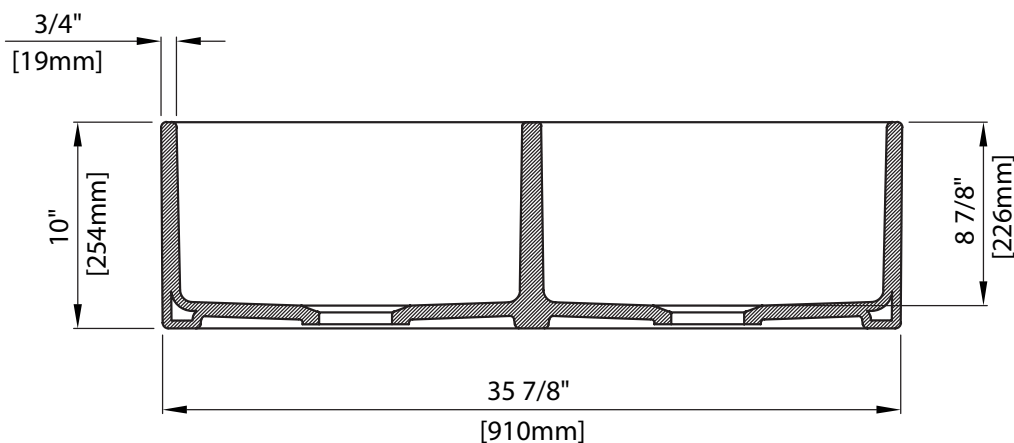

NOTES:

Refer to installation instructions supplied with kitchen sink for undermount, countertop or above counter custom installations.

Due to the fireclay process, dimensions may vary. Please use the actual sink that you will be installing in order to determine the cutout dimensions for your countertop.

CAUTION: Sink is heavy! Installer must provide adequate reinforcement for all load-bearing supports in accordance with installation instructions supplied with kitchen sink.

Fittings not included with fixture and must be ordered separately.

IMPORTANT: Dimensions of fixtures are nominal and may vary within the range of tolerance established by ANSI standards. These measurements are subject to change or cancellation. No responsibility is assumed for use of superseded or voided pages.