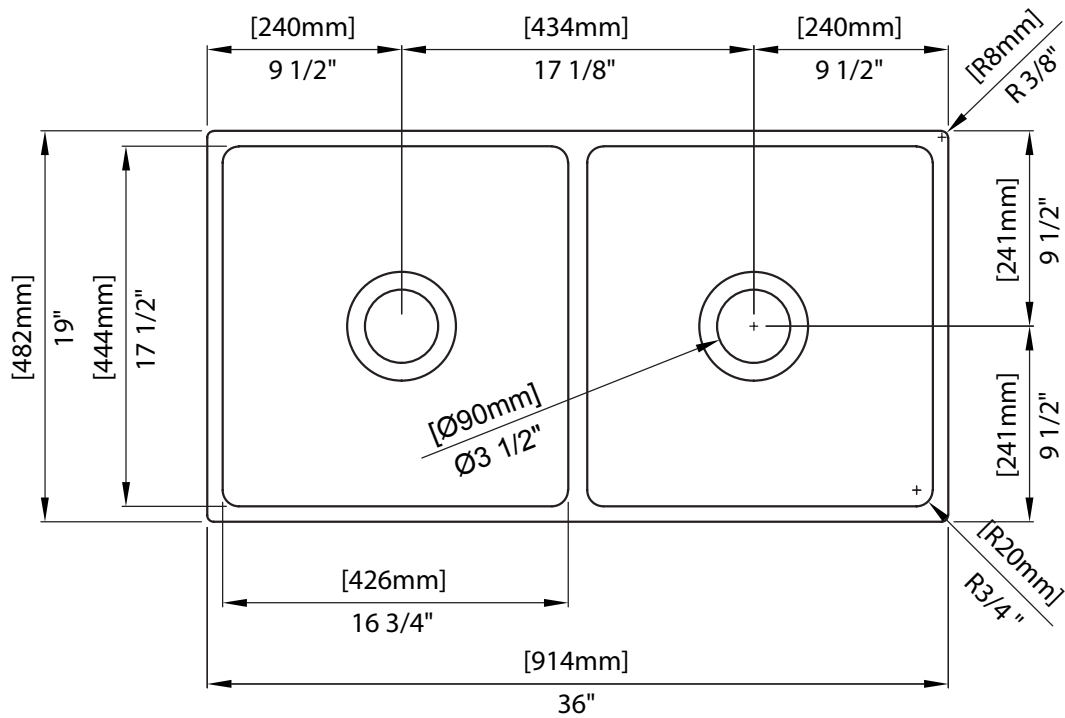

NOTES:

Refer to installation instructions supplied with kitchen sink for undermount, countertop or above counter custom installations.

Due to the fireclay process, dimensions may vary. Please use the actual sink that you will be installing in order to determine the cutout dimensions for your countertop.

CAUTION: Sink is heavy! Installer must provide adequate reinforcement for all load-bearing supports in accordance with installation instructions supplied with kitchen sink.

Fittings not included with fixture and must be ordered separately.

IMPORTANT: Dimensions of fixtures are nominal and may vary within the range of tolerance established by ANSI standards. These measurements are subject to change or cancellation. No responsibility is assumed for use of superseded or voided pages.