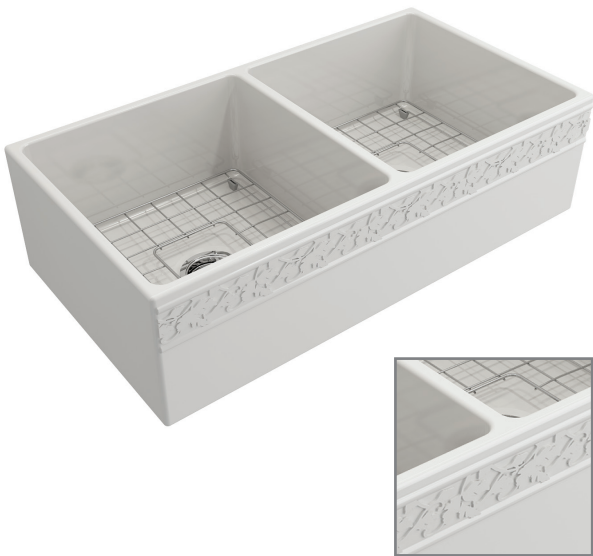

BOCCHI

VIGNETO 36D STEP RIM

APRON FRONT DOUBLE
BOWL KITCHEN SINK

Product Code

1351-XXX-0120

FEATURES

- Fine fireclay construction
- Sink is finished on all four sides
- 3-1/2" center drain
- Stainless steel bottom sink rack and chrome strainer included
- Requires an additional flange if using a garbage disposal (not included)
- Requires support frame in cabinetry

Standard Colors

White (001), Biscuit (014)

Premium Colors

Matte White (002), Matte Black (004),
Black (005), Matte Gray (006),
Sapphire Blue (010), Matte Dark Gray (020),
Matte Brown (025)

DIMENSIONS

NOMINAL DIMENSIONS

36"X19"X10"

BOWL INSIDE DIMENSIONS

36" (914mm) wide

17 1/2" (444mm) front to back

8 7/8" (226mm) depth

COMPONENTS INCLUDED THE BOX

2300 0007 - 36"X19"X10"

SS SINK RACK - CHROME (2pcs)