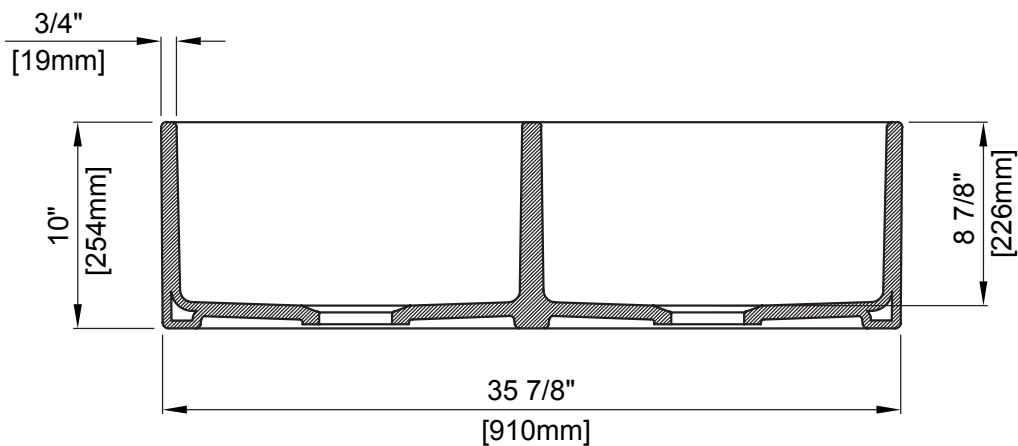

NOTES:

Refer to installation instructions supplied with kitchen sink for undermount, countertop or above counter custom installations.

Due to the fireclay process, dimensions may vary. Please use the actual sink that you will be installing in order to determine the cutout dimensions for your countertop.

CAUTION: Sink is heavy! Installer must provide adequate reinforcement for all load-bearing supports in accordance with installation instructions supplied with kitchen sink.

Fittings not included with fixture and must be ordered separately.

IMPORTANT: Dimensions of fixtures are nominal and may vary within the range of tolerance established by ANSI standards. These measurements are subject to change or cancellation. No responsibility is assumed for use of superseded or voided pages.