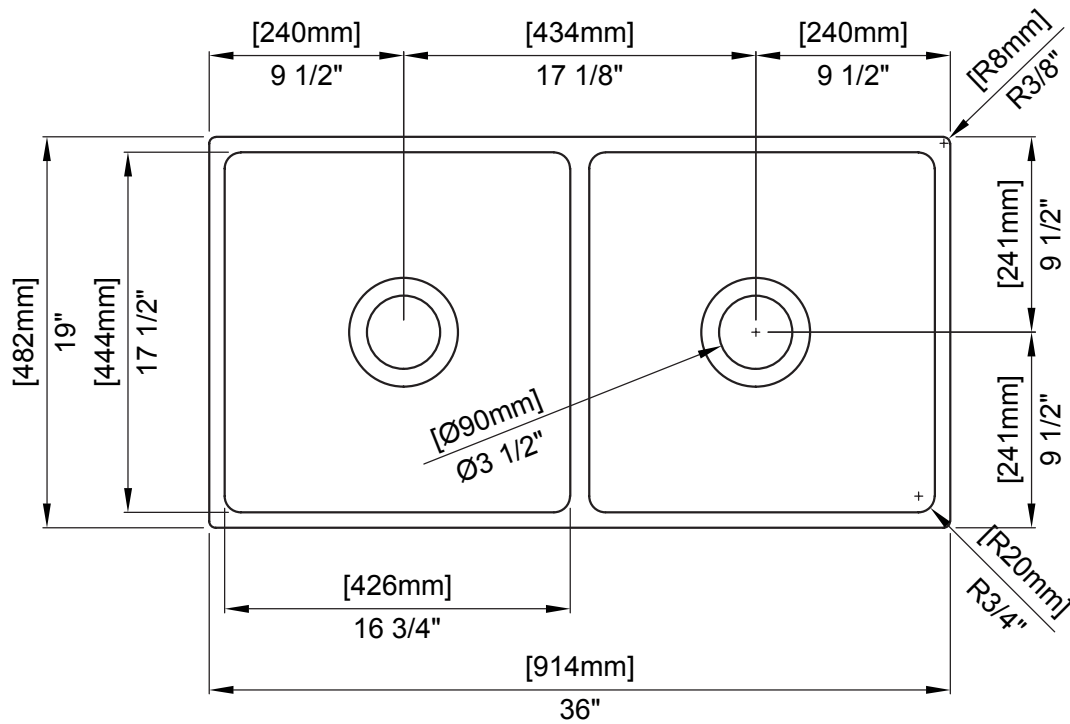

NOTES:

Refer to installation instructions supplied with kitchen sink for undermount, countertop or above counter custom installations.

Due to the fireclay process, dimensions may vary. Please use the actual sink that you will be installing in order to determine the cutout dimensions for your countertop.

CAUTION: Sink is heavy! Installer must provide adequate reinforcement for all load-bearing supports in accordance with installation instructions supplied with kitchen sink.

Fittings not included with fixture and must be ordered separately.

IMPORTANT: Dimensions of fixtures are nominal and may vary within the range of tolerance established by ANSI standards. These measurements are subject to change or cancellation. No responsibility is assumed for use of superseded or voided pages.