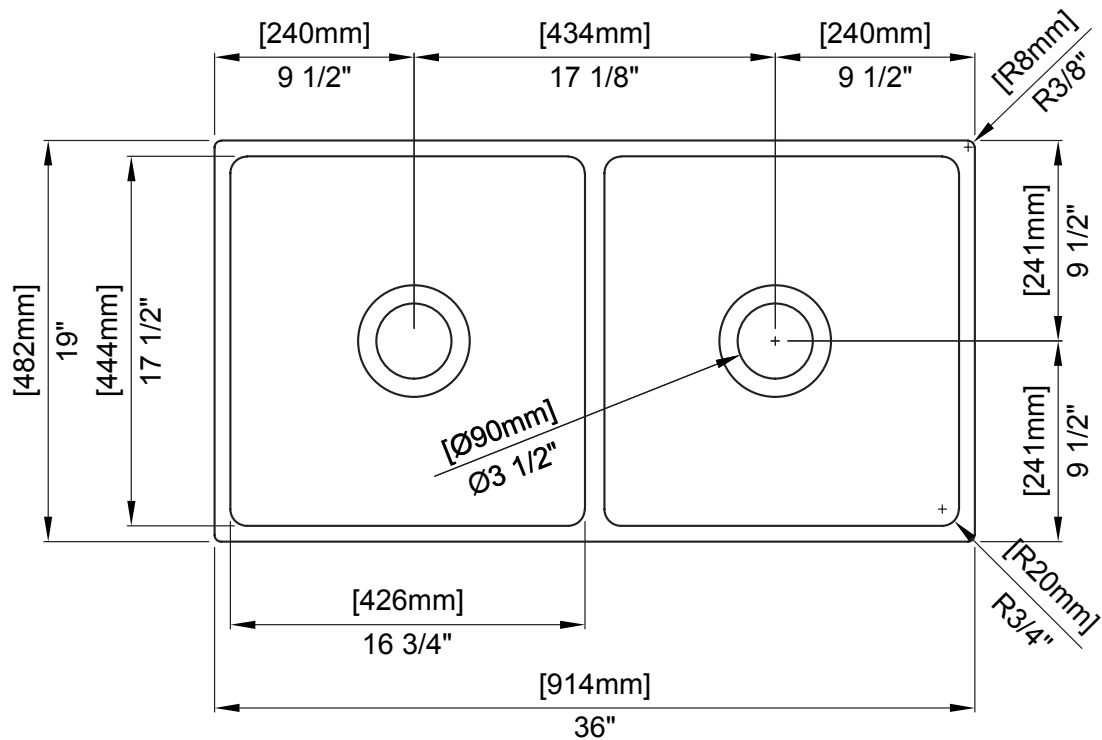

NOTES:

Refer to installation instructions supplied with kitchen sink for undermount, countertop or above counter custom installations.

Due to the fireclay process, dimensions may vary. Please use the actual sink that you will be installing in order to determine the cutout dimensions for your countertop.

CAUTION: Sink is heavy! Installer must provide adequate reinforcement for all load-bearing supports in accordance with installation instructions supplied with kitchen sink.

Fittings not included with fixture and must be ordered separately.

IMPORTANT: Dimensions of fixtures are nominal and may vary within the range of tolerance established by ANSI standards. These measurements are subject to change or cancellation. No responsibility is assumed for use of superseded or voided pages.