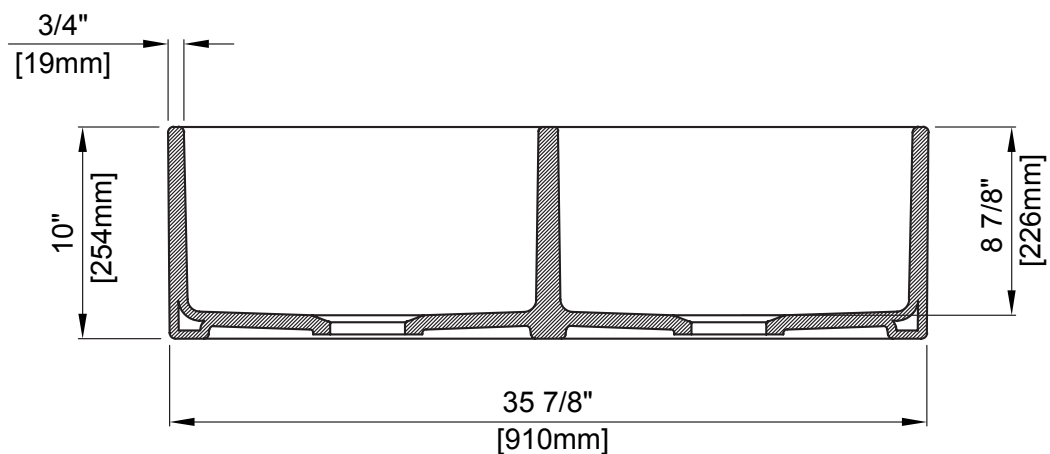

NOTES:

Refer to installation instructions supplied with kitchen sink for undermount, countertop or above counter custom installations.

Due to the fireclay process, dimensions may vary. Please use the actual sink that you will be installing in order to determine the cutout dimensions for your countertop.

CAUTION: Sink is heavy! Installer must provide adequate reinforcement for all load-bearing supports in accordance with installation instructions supplied with kitchen sink.

Fittings not included with fixture and must be ordered separately.

IMPORTANT: Dimensions of fixtures are nominal and may vary within the range of tolerance established by ANSI standards. These measurements are subject to change or cancellation. No responsibility is assumed for use of superseded or voided pages.