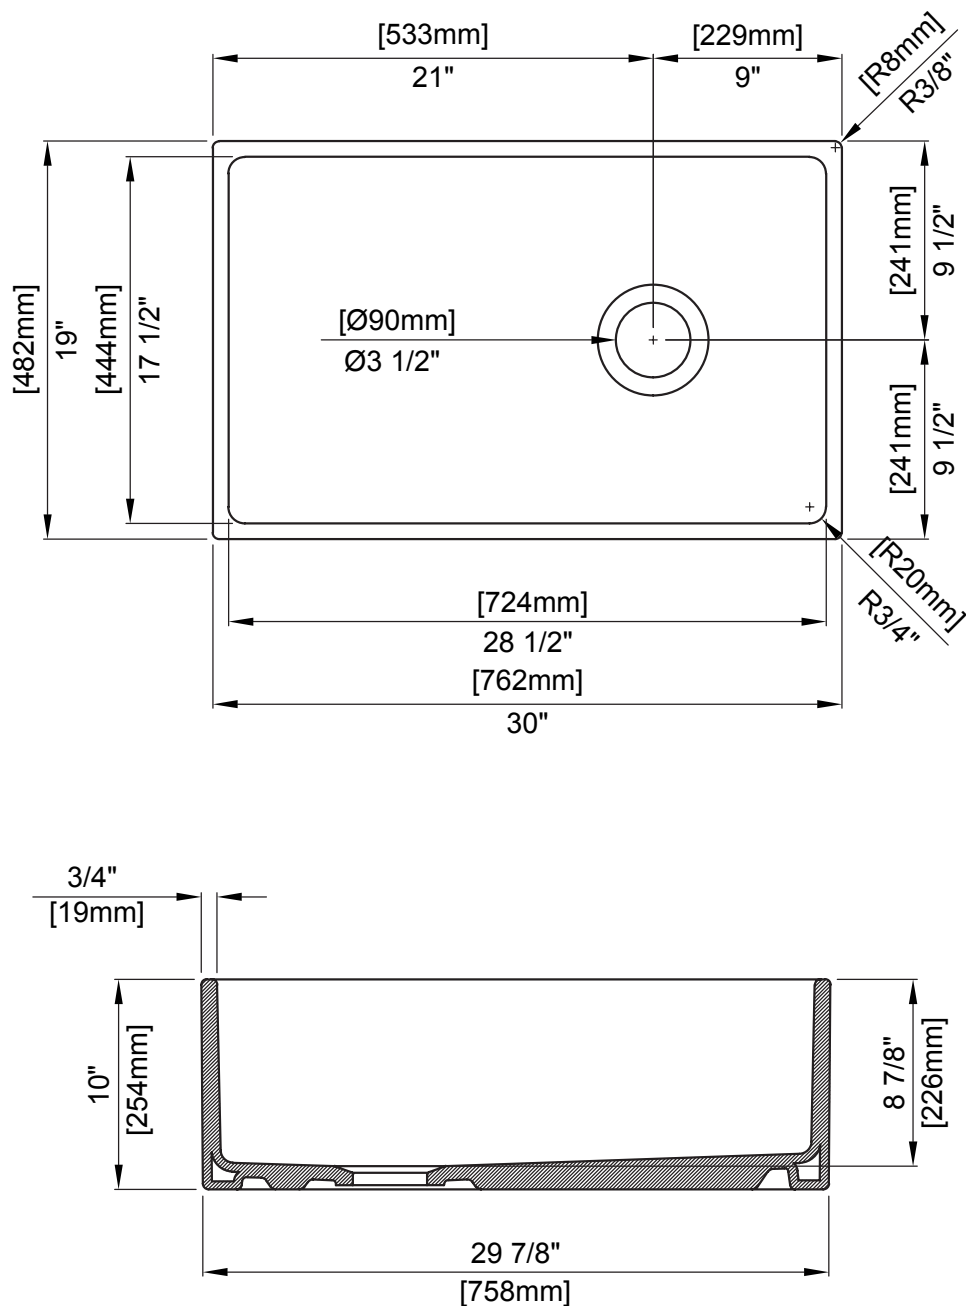

NOTES:

Refer to installation instructions supplied with kitchen sink for undermount, countertop or above counter custom installations.

Due to the fireclay process, dimensions may vary. Please use the actual sink that you will be installing in order to determine the cutout dimensions for your countertop.

CAUTION: Sink is heavy! Installer must provide adequate reinforcement for all load-bearing supports in accordance with installation instructions supplied with kitchen sink.

Fittings not included with fixture and must be ordered separately.

IMPORTANT: Dimensions of fixtures are nominal and may vary within the range of tolerance established by ANSI standards. These measurements are subject to change or cancellation. No responsibility is assumed for use of superseded or voided pages.