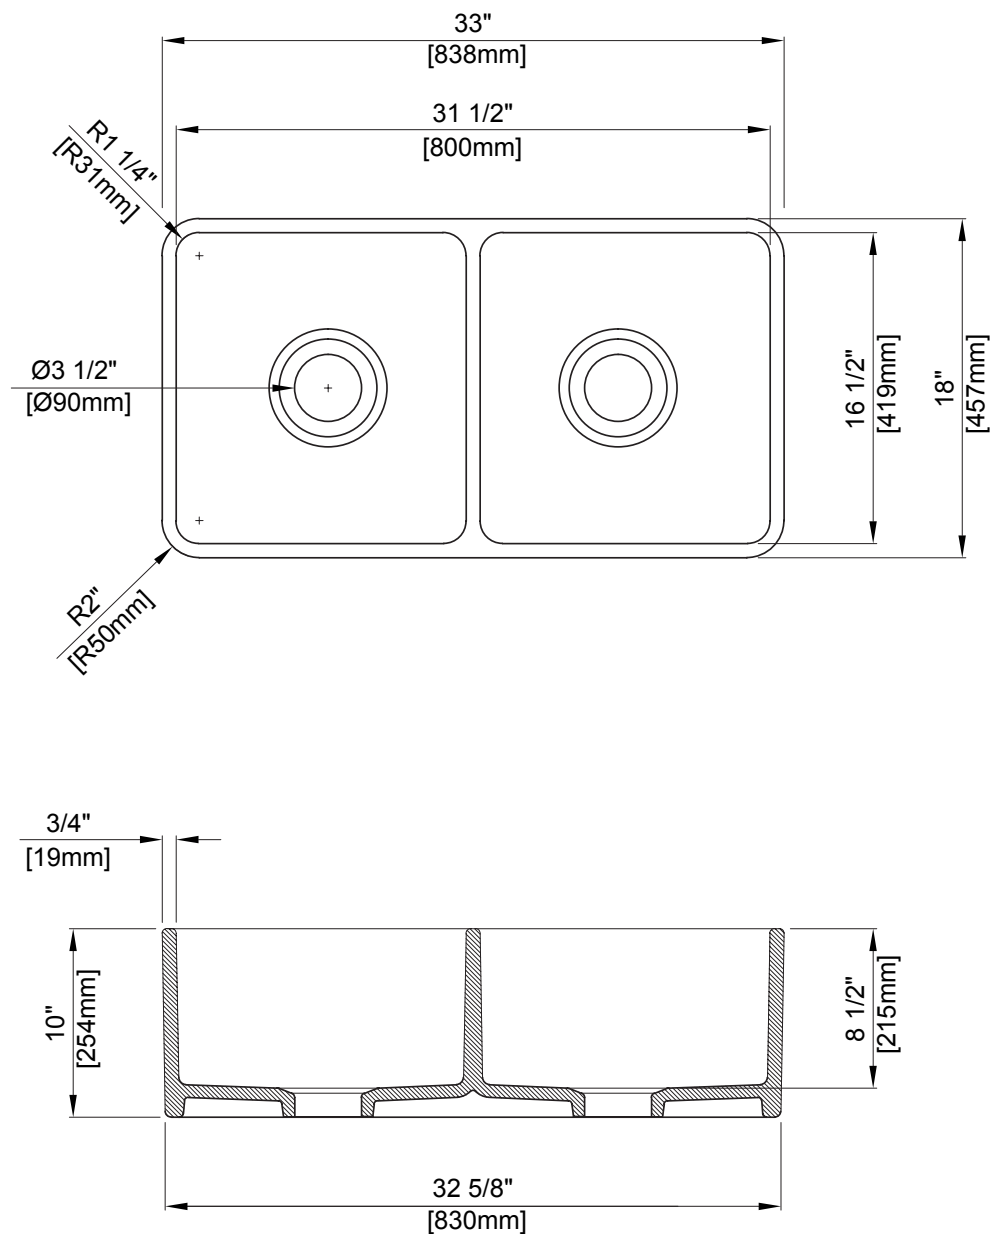

NOTES:

Refer to installation instructions supplied with kitchen sink for undermount, countertop or above counter custom installations.

Due to the fireclay process, dimensions may vary. Please use the actual sink that you will be installing in order to determine the cutout dimensions for your countertop.

CAUTION: Sink is heavy! Installer must provide adequate reinforcement for all load-bearing supports in accordance with installation instructions supplied with kitchen sink.

Fittings not included with fixture and must be ordered separately.

IMPORTANT: Dimensions of fixtures are nominal and may vary within the range of tolerance established by ANSI standards. These measurements are subject to change or cancellation. No responsibility is assumed for use of superseded or voided pages.