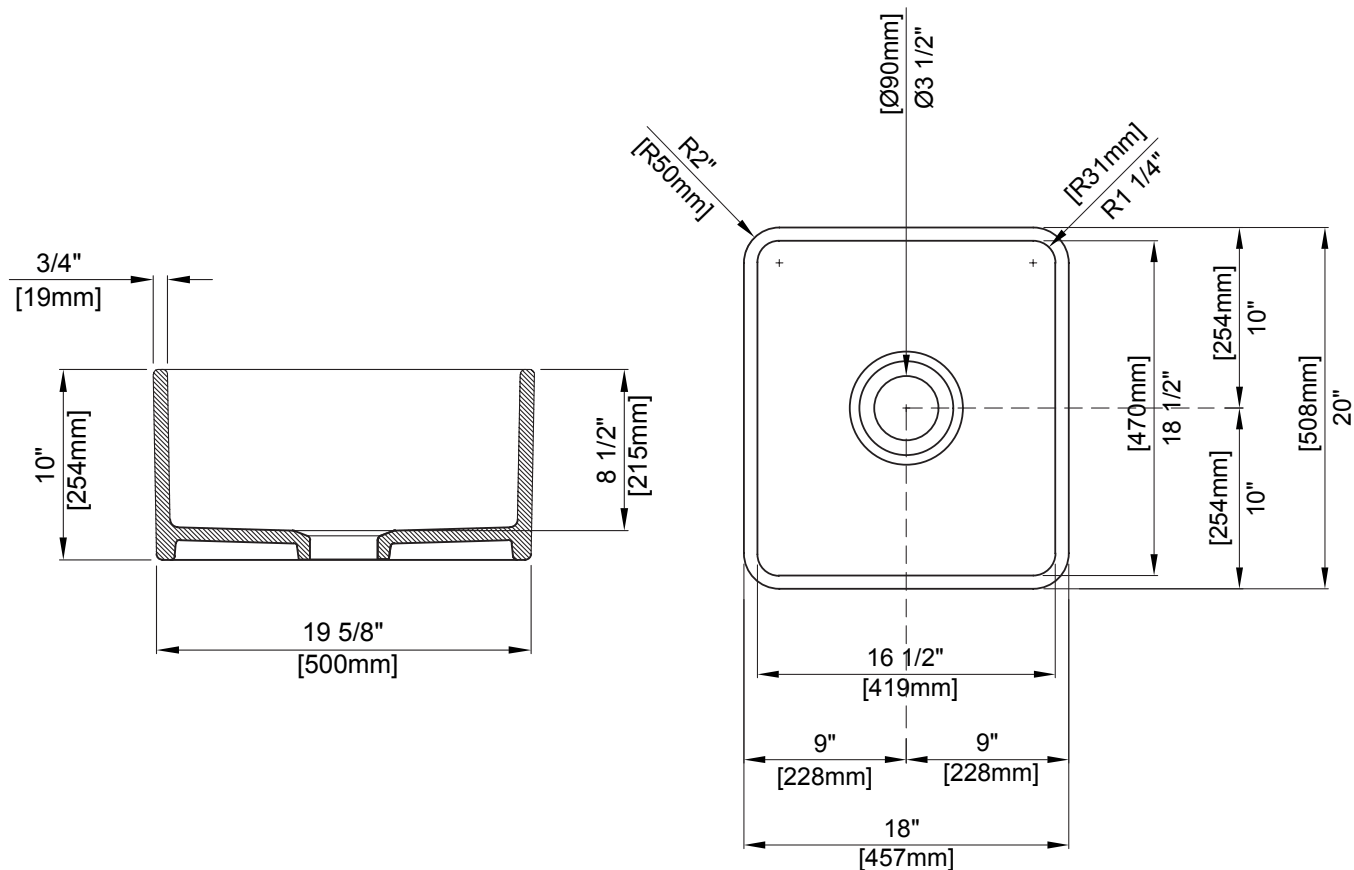

NOTES:

Refer to installation instructions supplied with kitchen sink for undermount, countertop or above counter custom installations.

Due to the fireclay process, dimensions may vary. Please use the actual sink that you will be installing in order to determine the cutout dimensions for your countertop.

CAUTION: Sink is heavy! Installer must provide adequate reinforcement for all load-bearing supports in accordance with installation instructions supplied with kitchen sink. Fittings not included with fixture and must be ordered separately.

IMPORTANT: Dimensions of fixtures are nominal and may vary within the range of tolerance established by ANSI standards. These measurements are subject to change or cancellation. No responsibility is assumed for use of superseded or voided pages.