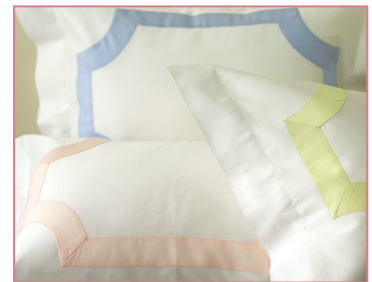

HAUTE HOME

By Jane Leider

Euro Sham - Roma

Standard Sham - Roma

Duvet Cover - Roma

St. Pillow Case - Roma

Boudoir - Roma

Detail