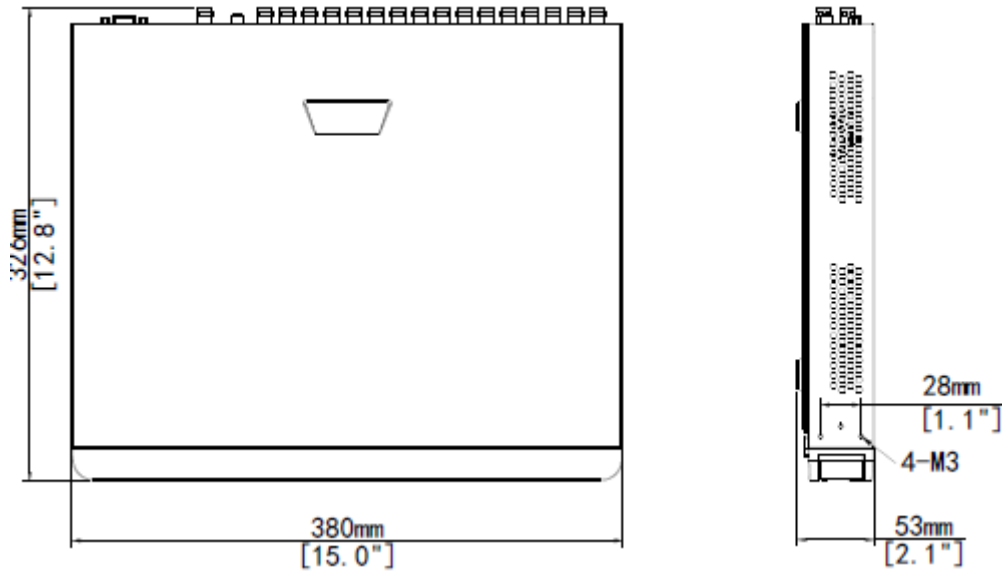

**General**

Power Supply	12V DC Power Consumption: ≤ 38 W( without HDD )
Working Environment	-10°C~+ 55°C (+14°F~+131°F), Humidity ≤ 90% RH (non-condensing)
Dimensions(W×D×H)	380mm ×326mm× 53mm (15.0" × 12.8"×2.1")
Weight ( without HDD )	≤2.6 Kg ( 5.72lb )

## Dimensions