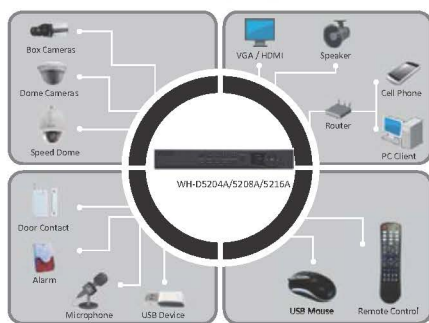

TVI-HD TRIBRID VIDEO RECORDERS

ANALOG or TVI 1080P/720P + IP CAMERAS

Embedded HD-TVI

Key features

- H.264 & Dual-stream video compression
- Support HD-TVI/analog/IP camera triple hybrid
- Support both HD-TVI and analog cameras with adaptive access
- Full channel 1080P@12fps, 720P@30fps recording
- HDMI and VGA output at up to 1920x1080P resolution
- QPIV transmission distance over coax cable
- Support up to 16-ch synchronous playback at 1080P resolution