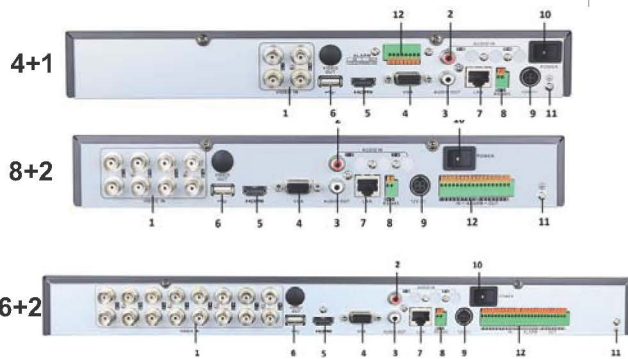

	TVR-H448+1IP	TVR-H896+2IP	TVR-H16192+2IP
Video/Audio input			
Video compression	H.264		
Analog and HD-TVI video input	4-ch	8-ch	16-ch
	BNC interface (1.0Vp-)		
IP input	1ch(1080p@30fps)	2ch(1080p@30fps)	2ch(1080p@30fps)
Audio compression	G.711u		
Audio input / Two-way audio in	1-ch, RCA (2.0 Vp-p, 1 K)		
Video/Audio output			
HDMI / VGA output	1920 x 1080 / 60 Hz, 1280 x 1024 / 60 Hz, 1280 x 720 / 60 Hz, 1024 x 768 / 60 Hz		
Encoding resolution	Main stream: 1080P(non-real-time) / 720P / VGA / WD1 / 4CIF / CIF Sub-stream: WD1(non-real-time) / 4CIF(non-real-time) / CIF / QCIF / QVGA		
Frame rate	Main stream: 1/16 fps ~ Real time frame rate Sub-stream: 1/16 fps ~ Real time frame rate		
Video bitrate	32 Kbps-6 Mbps		
Audio output	1-ch, RCA		
Audio bitrate	64 Kbps		
Dual-stream	Support		
Stream type	Video, Video & Audio		
Synchronous playback	4-ch	8-ch	16-ch
Playback resolution	1080P / 720P / VGA / WD1 / 4CIF / CIF / QVGA / QCIF		
Network management			
Remote connections	128		
Network protocols	TCP/IP, PPPoE, DHCP, DNS, DDNS, NTP, SADP, SMTP, SNMP, NFS, iSCSI, UPnP™, HTTPS		
Hard disk			
SATA	1 SATA interface	2 SATA interfaces	
Capacity	Up to 4 TB capacity for each disk		
External interface			
Network interface	1; 10M / 100M self-adaptive Ethernet interface	1; 10M / 100M / 1000M self-adaptive Ethernet interface	
Serial interface	1; standard RS-485 serial interface, half-duplex		
USB port	2 x USB2.0		
Alarm in/out	4/1	8/4	16/4
General			
Power supply	12V DC		
Consumption (without hard disks)	~ 15W	~ 20W	~ 20W
Working temperature	-10 °C ~ +55 °C (14 °F ~ 131 °F)		
Working humidity	10% ~ 90%		
Chassis	1U chassis		
Dimensions (W x D x H)	315 x 242 x 45mm (12.4 x 9.5 x 1.8 inch)	380mm 1U chassis 380 x 290 x 48mm (15.0 x 11.4 x 1.9 inch)	
Weight (without hard disks)	~ 1.5Kg (3.3lb)	~ 2Kg (4.4lb)	