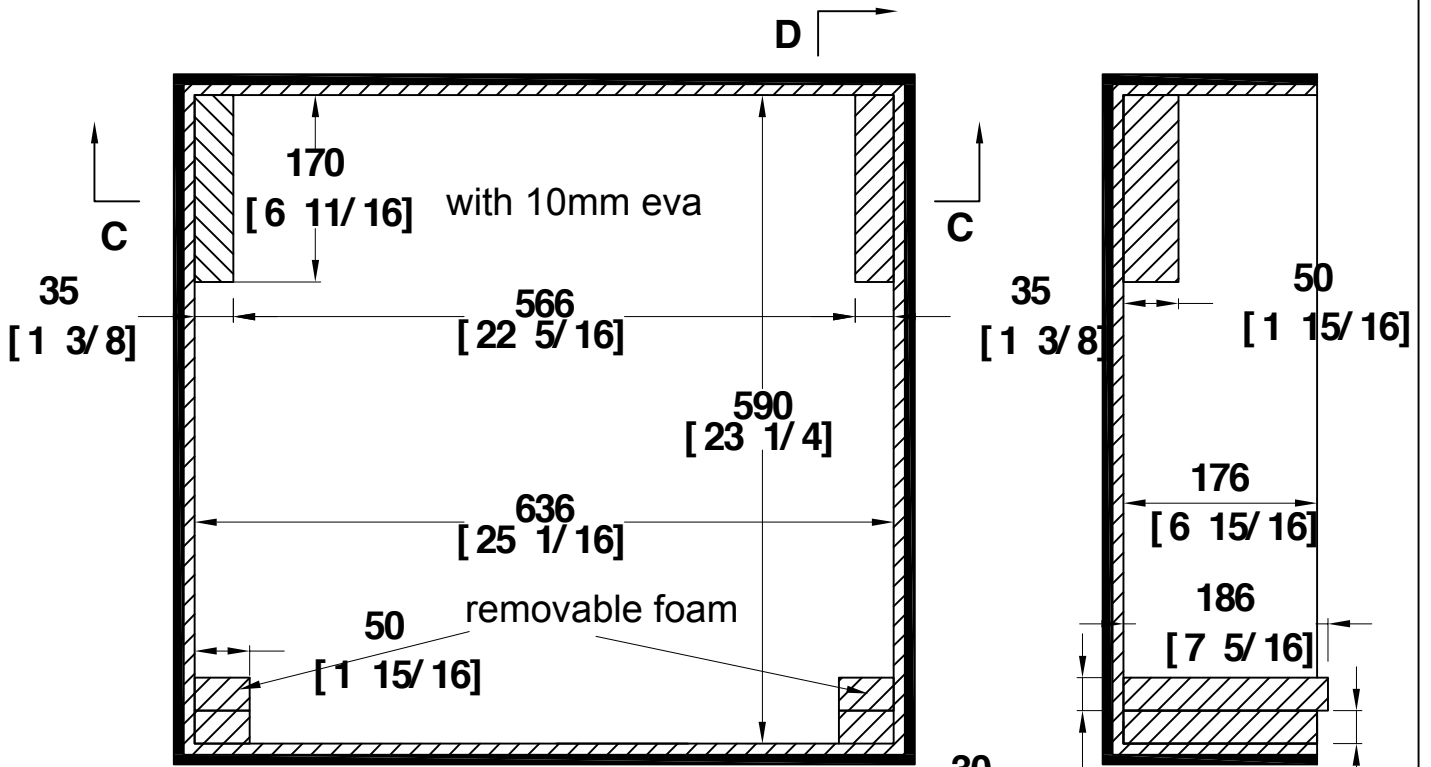

CCX32CPQU24

with 9mm plywood and lined with eva

	SKU: CCX32CPQU24	BY: ROAD READY CASES
	LPC: NA	DATE:
APPROVAL SIGNATURE:		DATE:
DRAWING DATE:	SCALE:	DRAWING NUMBER:
05 / 11 / 2016	1 : 8	1 / 3
REVISION:		NA

CCX32CPQU24

G-C VIEW

TOP VIEW OF COVER

D-D VIEW

	SKU: CCX32CPQU24	BY:	
	UPC: NA	ROAD READY CASES	
	APPROVAL SIGNATURE:	DATE:	
DRAWING DATE:	SCALE:	DRAWING NUMBER:	REVISION:
05 / 11 / 2016	1:6	2/3	NA

CCX32CPQU24

A-A VIEW

TOP VIEW OF BASE

B-B VIEW

	SKU: CCX32CPQU24	BY: ROAD READY CASES
	UPC: NA	DATE:
APPROVAL SIGNATURE: _____		DATE: _____
DRAWING DATE: 05/11/2016	SCALE: 1:6	DRAWING NUMBER: 3/3
		REVISION: NA