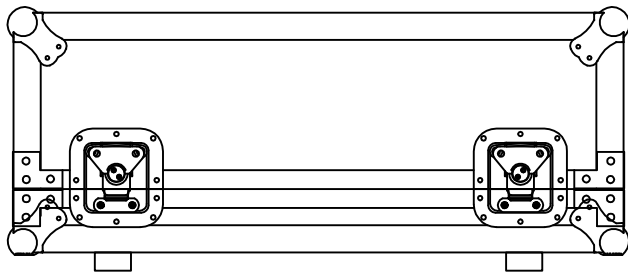

CCX32CPQU24

with 9mm plywood and lined with eva

	SKU: CCX32CPQU24	BY: ROAD READY CASES
	LPC: NA	DATE:
APPROVAL SIGNATURE:		DATE:
DRAWING DATE:	SCALE:	DRAWING NUMBER:
05 / 11 / 2016	1 : 8	1 / 3
REVISION:		NA

CCX32CPQU24

G-C VIEW

TOP VIEW OF COVER

D-D VIEW

	SKU: CCX32CPQU24	BY:	
	UPC: NA	ROAD READY CASES	
	APPROVAL SIGNATURE:	DATE:	
DRAWING DATE:	SCALE:	DRAWING NUMBER:	REVISION:
05 / 11 / 2016	1:6	2/3	NA

CCX32CPQU24

A-A VIEW

TOP VIEW OF BASE

B-B VIEW

	SKU: CCX32CPQU24	BY: ROAD READY CASES
	UPC: NA	DATE:
APPROVAL SIGNATURE: _____		DATE: _____
DRAWING DATE: 05/11/2016	SCALE: 1:6	DRAWING NUMBER: 3/3
		REVISION: NA