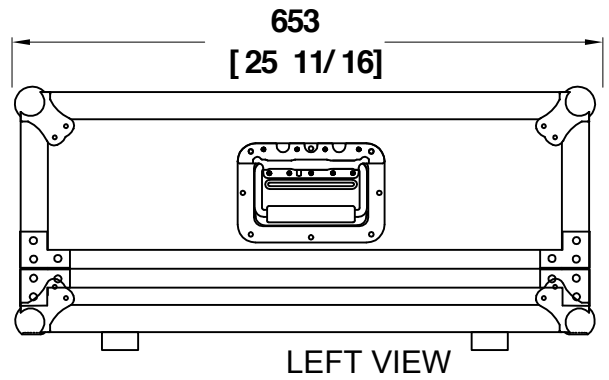

CCX32CPQU24

with 9mm plywood and lined with eva

	SKU: CCX32CPQU24	BY: ROAD READY CASES
	LPC: NA	DATE:
APPROVAL SIGNATURE:		DATE:
DRAWING DATE:	SCALE:	DRAWING NUMBER:
05 / 11 / 2016	1 : 8	1 / 3
REVISION:		NA

CCX32CPQU24

G-C VIEW

TOP VIEW OF COVER

D-D VIEW

	SKU: CCX32CPQU24	BY:	
	UPC: NA	ROAD READY CASES	
	APPROVAL SIGNATURE:	DATE:	
DRAWING DATE:	SCALE:	DRAWING NUMBER:	REVISION:
05 / 11 / 2016	1:6	2/3	NA

CCX32CPQU24

A-A VIEW

TOP VIEW OF BASE

B-B VIEW

	SKU: CCX32CPQU24	BY: ROAD READY CASES
	UPC: NA	DATE:
APPROVAL SIGNATURE: _____		DATE: _____
DRAWING DATE: 05/11/2016	SCALE: 1:6	DRAWING NUMBER: 3/3
		REVISION: NA