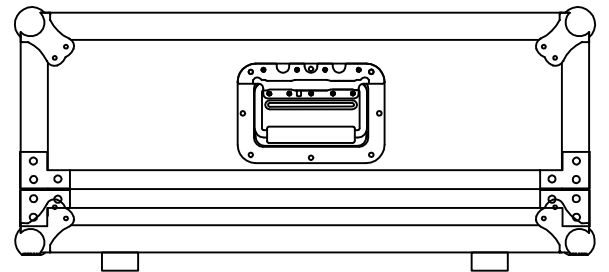

CCX32CPQU24

with 9mm plywood and lined with eva

	SKU: CCX32CPQU24	BY: ROAD READY CASES
	LPC: NA	DATE:
APPROVAL SIGNATURE:		DATE:
DRAWING DATE:	SCALE:	DRAWING NUMBER:
05 / 11 / 2016	1 : 8	1 / 3
REVISION:		NA

CCX32CPQU24

G-C VIEW

TOP VIEW OF COVER

D-D VIEW

	SKU: CCX32CPQU24	BY:	
	UPC: NA	ROAD READY CASES	
	APPROVAL SIGNATURE:	DATE:	
DRAWING DATE:	SCALE:	DRAWING NUMBER:	REVISION:
05 / 11 / 2016	1:6	2/3	NA

CCX32CPQU24

A-A VIEW

TOP VIEW OF BASE

B-B VIEW

	SKU: CCX32CPQU24	BY: ROAD READY CASES
	UPC: NA	DATE:
APPROVAL SIGNATURE: _____		DATE: _____
DRAWING DATE: 05/11/2016	SCALE: 1:6	DRAWING NUMBER: 3/3
		REVISION: NA