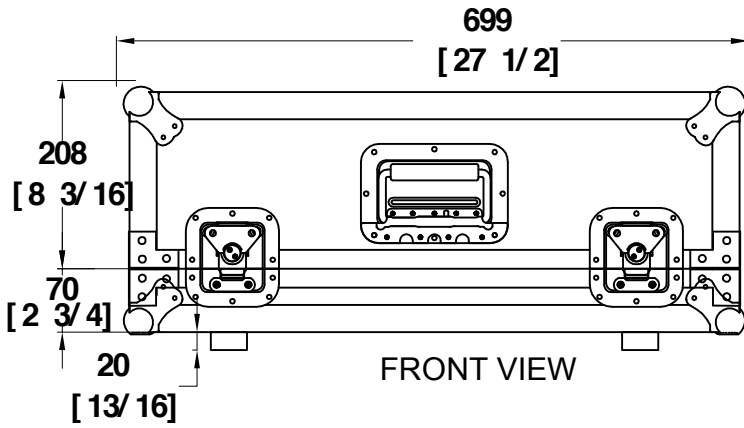

CCX32CPQU24

with 9mm plywood and lined with eva

	SKU: CCX32CPQU24	BY: ROAD READY CASES
	LPC: NA	DATE:
APPROVAL SIGNATURE:		DATE:
DRAWING DATE:	SCALE:	DRAWING NUMBER:
05 / 11 / 2016	1 : 8	1 / 3
REVISION:		NA

CCX32CPQU24

G-C VIEW

TOP VIEW OF COVER

D-D VIEW

	SKU: CCX32CPQU24	BY:	
	UPC: NA	ROAD READY CASES	
	APPROVAL SIGNATURE:	DATE:	
DRAWING DATE:	SCALE:	DRAWING NUMBER:	REVISION:
05 / 11 / 2016	1:6	2/3	NA

CCX32CPQU24

A-A VIEW

TOP VIEW OF BASE

B-B VIEW

	SKU: CCX32CPQU24	BY: ROAD READY CASES
	UPC: NA	DATE:
APPROVAL SIGNATURE: _____		DATE: _____
DRAWING DATE: 05/11/2016	SCALE: 1:6	DRAWING NUMBER: 3/3
		REVISION: NA