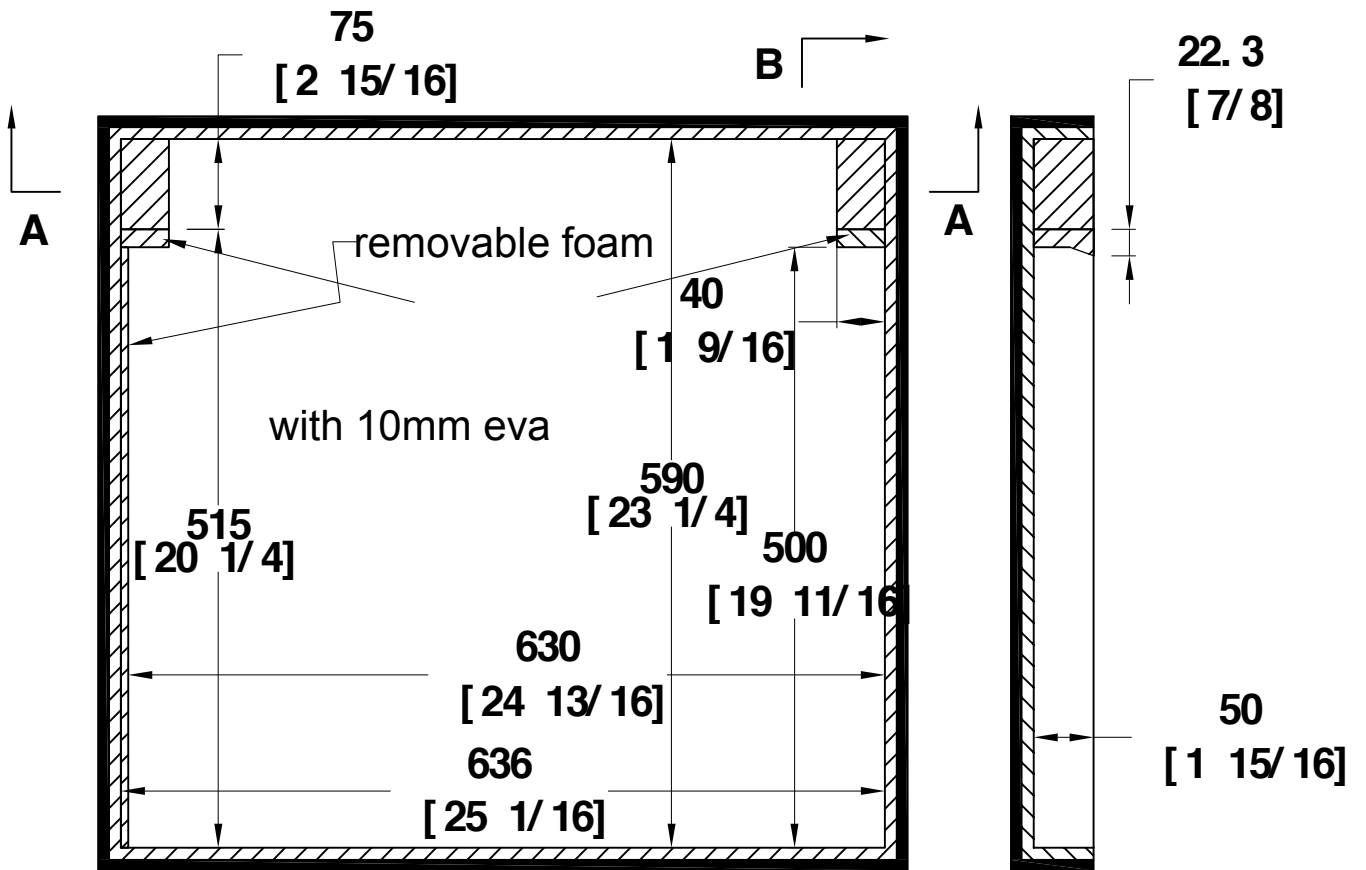

B-B VIEW

TOP VIEW OF BASE