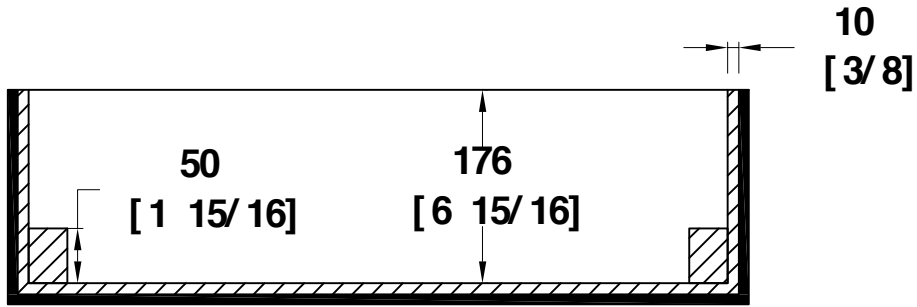

CCX32CPQU24

with 9mm plywood and lined with eva

	SKU: CCX32CPQU24	BY: ROAD READY CASES
	LPC: NA	DATE:
APPROVAL SIGNATURE:		DATE:
DRAWING DATE:	SCALE:	DRAWING NUMBER:
05 / 11 / 2016	1 : 8	1 / 3
REVISION:		NA

CCX32CPQU24

G-C VIEW

TOP VIEW OF COVER

D-D VIEW

	SKU: CCX32CPQU24	BY:	
	UPC: NA	ROAD READY CASES	
	APPROVAL SIGNATURE:	DATE:	
DRAWING DATE:	SCALE:	DRAWING NUMBER:	REVISION:
05 / 11 / 2016	1:6	2/3	NA

CCX32CPQU24

A-A VIEW

TOP VIEW OF BASE

B-B VIEW

	SKU: CCX32CPQU24	BY: ROAD READY CASES
	UPC: NA	DATE:
APPROVAL SIGNATURE: _____		DATE: _____
DRAWING DATE: 05/11/2016	SCALE: 1:6	DRAWING NUMBER: 3/3
		REVISION: NA