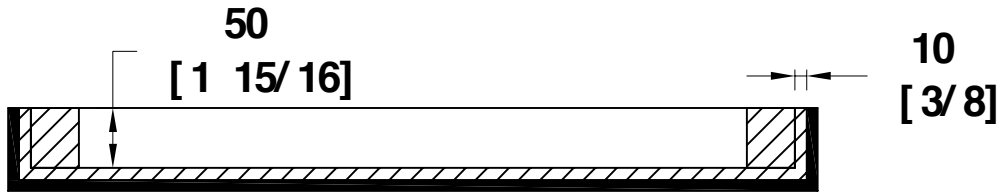

CCX32CPQU24

G-C VIEW

TOP VIEW OF COVER

D-D VIEW

	SKU: CCX32CPQU24	BY:	
	UPC: NA	ROAD READY CASES	
	APPROVAL SIGNATURE:	DATE:	
DRAWING DATE:	SCALE:	DRAWING NUMBER:	REVISION:
05 / 11 / 2016	1:6	2/3	NA

CCX32CPQU24

A-A VIEW

TOP VIEW OF BASE

B-B VIEW

	SKU: CCX32CPQU24	BY: ROAD READY CASES
	UPC: NA	DATE:
APPROVAL SIGNATURE: _____		DATE: _____
DRAWING DATE: 05/11/2016	SCALE: 1:6	DRAWING NUMBER: 3/3
		REVISION: NA