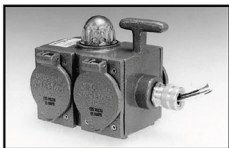

CIRCUIT BREAKERS NOW AVAILABLE
IN OUR JUNCTION BOXES

NEMA receptacle location #1 _____
 NEMA receptacle location #2 _____
 NEMA receptacle location #3 _____
 NEMA receptacle location #4 _____

- ◆ Specify from our two standard corrosion resistant powder coated finishes:

High Visibility Yellow

Silver Hammertone

- ◆ Specify only **one** of the two choices below for the "**POWER INLET**".
Important note: The ampere of the power inlet you choose must be the same or higher than the single highest receptacle ampere in the Junction Box. Choose One:

***PIGTAIL & PLUG** one foot cable with male plug, weatherproof boot, & aluminum strain relief cord grip. Specify the NEMA number configuration for the male plug. **Select from page 2. NEMA #** _____

***DIRECT WIRE** with aluminum strain relief cord grip, ready for direct wiring to your cord reel and/or cord set. Specify your cable gauge. **Choose One:**