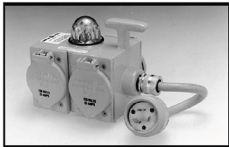

CIRCUIT BREAKERS NOW AVAILABLE
IN OUR JUNCTION BOXES

NEMA receptacle location #1 _____
 NEMA receptacle location #2 _____
 NEMA receptacle location #3 _____
 NEMA receptacle location #4 _____

- ◆ Specify from our two standard corrosion resistant powder coated finishes:

High Visibility Yellow

Silver Hammertone

- ◆ Specify only **one** of the two choices below for the "**POWER INLET**".
Important note: The ampere of the power inlet you choose must be the same or higher than the single highest receptacle ampere in the Junction Box. Choose One:

***PIGTAIL & PLUG** one foot cable with male plug, weatherproof boot, & aluminum strain relief cord grip. Specify the NEMA number configuration for the male plug. **Select from page 2. NEMA #** _____

***DIRECT WIRE** with aluminum strain relief cord grip, ready for direct wiring to your cord reel and/or cord set. Specify your cable gauge. **Choose One:**