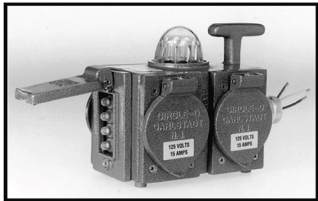

C US LISTED NEMA TYPE 3R WET LOCATION - MEETS ALL NFPA 1901 REQUIREMENTS
*****

- Specify the **NEMA** configuration and the location for each receptacle. **See page 2 of this form for options.**
- Optional **NEW Circuit Breaker** protection for each receptacle. Please add "CB" to the end of the NEMA receptacle number.

CIRCUIT BREAKERS NOW AVAILABLE
IN OUR JUNCTION BOXES

NEMA receptacle location #1 _____
NEMA receptacle location #2 _____
NEMA receptacle location #3 _____
NEMA receptacle location #4 _____