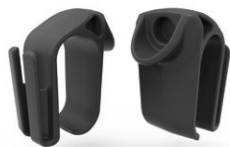

Use your Rollz Rollator to the fullest with our accessories.

Rollz Motion Travel cover

Due to the unique design of the Rollz travel cover, both the Rollz Motion and the wheelchair package are incorporated into one compact package.

Rollz Motion Shopper

This stylish and functional shopping bag can be clicked onto the Rollz Motion frame. You can put your shopping directly in the shopper and take it along, so you won't have to carry a shopping bag.

Rollz Motion Cane Holder

If you also use a cane, you can bring it along easily with the Rollz cane holder. Because of the clever design nearly every cane fits.

Rollz Motion Cup Holder

The Rollz cup holder is very easy to use. Because of the sliding system, the Rollz cup holder can be placed into the desired position quickly, enabling the user to take a water bottle along.