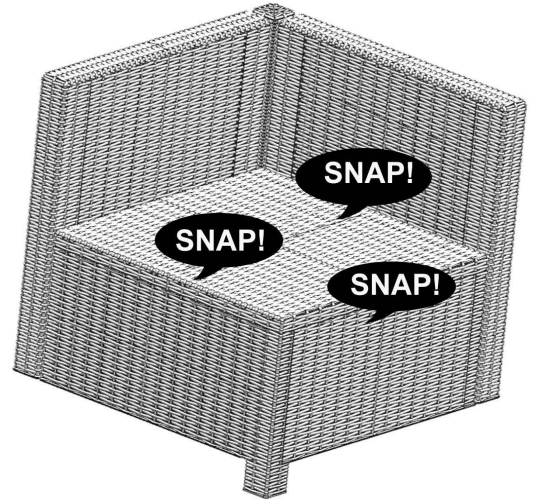

*Patent pending

ARMLESS CHAIR ASSEMBLY PARTS

PART	DESCRIPTION	IMAGE	QUANTITY
SB	Seat Board		1
FP	Front Panel		1
BP	Back Panel		1
SP-LS	Left Side Panel		1
SP-RS	Right Side Panel		1
FT-1/FT-2	Foot		2

All parts for this assembly are bagged and sealed with **YELLOW** tape!

ASSEMBLY

1

2

3

4

5

CORNER CHAIR ASSEMBLY PARTS

PART	DESCRIPTION	IMAGE	QUANTITY
SB	Seat Board		1
FP	Front Panel		1
BP	Back Panel		2
SP-LS	Left Side Panel		1
FT-1/FT-2	Foot		2
FT-21	Corner Foot		1
CC	Corner Connector		1
CTR-2&CTR-3	Corner Connector Part		2

All parts for this assembly are bagged and sealed with **PINK** tape!

ASSEMBLY

1

2

3

4

5

6

*Patent pending

7

8

LEFT ARM CHAIR ASSEMBLY PARTS

PART	DESCRIPTION	IMAGE	QUANTITY
SB	Seat Board		1
FP	Front Panel		1
BP	Back Panel		1
SP-RS	Right Side Panel		1
LP	Left Arm Panel		1
FT-2	Foot		1
FT-31	Foot		1
FT-33	Foot		1