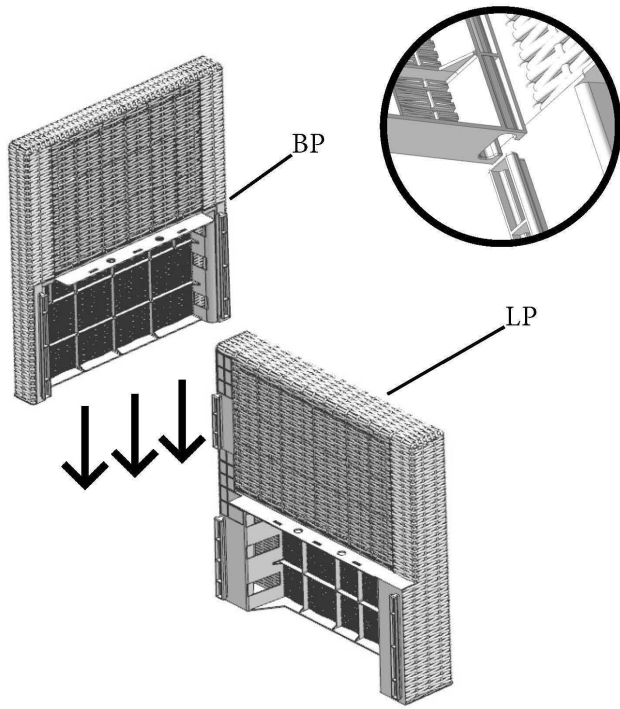

ASSEMBLY

1

2

3

4

5

CORNER CHAIR ASSEMBLY PARTS

PART	DESCRIPTION	IMAGE	QUANTITY
SB	Seat Board		1
FP	Front Panel		1
BP	Back Panel		2
SP-LS	Left Side Panel		1
FT-1/FT-2	Foot		2
FT-21	Corner Foot		1
CC	Corner Connector		1
CTR-2&CTR-3	Corner Connector Part		2

*Patent pending

7

8

LEFT ARM CHAIR ASSEMBLY PARTS

PART	DESCRIPTION	IMAGE	QUANTITY
SB	Seat Board		1
FP	Front Panel		1
BP	Back Panel		1
SP-RS	Right Side Panel		1
LP	Left Arm Panel		1
FT-2	Foot		1
FT-31	Foot		1
FT-33	Foot		1

All parts for this assembly are bagged and sealed with **RED** tape!

1

2

3

4

5

*Patent pending

SQUARE COFFEE TABLE ASSEMBLY PARTS

PART	DESCRIPTION	IMAGE	QUANTITY
SC-TP	Table Top		1
FP	Front Panel		4
CTR-LG	Coffee Table Legs		4

All Parts for this assembly are bagged and sealed with **PURPLE** tape!

ASSEMBLY

*Patent pending

4

5

6

7