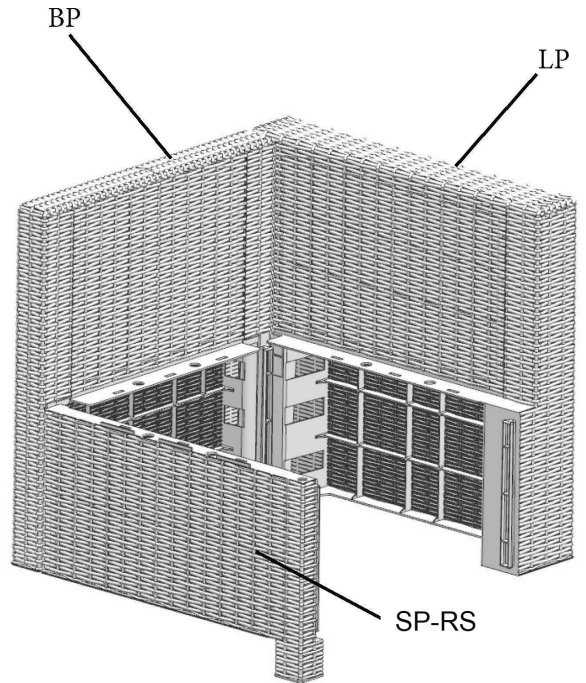

*Patent pending

7

8

LEFT ARM CHAIR ASSEMBLY PARTS

PART	DESCRIPTION	IMAGE	QUANTITY
SB	Seat Board		1
FP	Front Panel		1
BP	Back Panel		1
SP-RS	Right Side Panel		1
LP	Left Arm Panel		1
FT-2	Foot		1
FT-31	Foot		1
FT-33	Foot		1

All parts for this assembly are bagged and sealed with **RED** tape!

1

2

3

4

5

*Patent pending

SQUARE COFFEE TABLE ASSEMBLY PARTS

PART	DESCRIPTION	IMAGE	QUANTITY
SC-TP	Table Top		1
FP	Front Panel		4
CTR-LG	Coffee Table Legs		4

All Parts for this assembly are bagged and sealed with **PURPLE** tape!

ASSEMBLY

*Patent pending

4

5

6

7