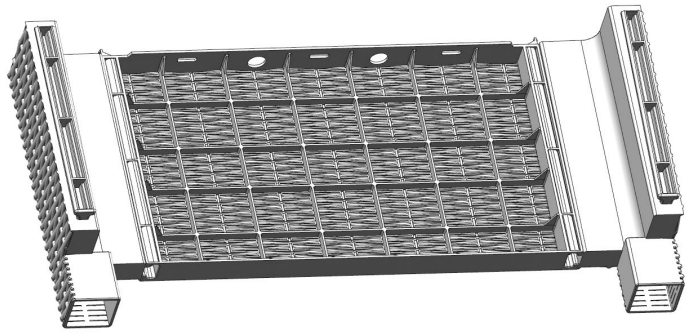

*Patent pending

7

8

LEFT ARM CHAIR ASSEMBLY PARTS

PART	DESCRIPTION	IMAGE	QUANTITY
SB	Seat Board		1
FP	Front Panel		1
BP	Back Panel		1
SP-RS	Right Side Panel		1
LP	Left Arm Panel		1
FT-2	Foot		1
FT-31	Foot		1
FT-33	Foot		1

All parts for this assembly are bagged and sealed with **RED** tape!

1

2

3

4

5

*Patent pending

SQUARE COFFEE TABLE ASSEMBLY PARTS

PART	DESCRIPTION	IMAGE	QUANTITY
SC-TP	Table Top		1
FP	Front Panel		4
CTR-LG	Coffee Table Legs		4

All Parts for this assembly are bagged and sealed with **PURPLE** tape!

ASSEMBLY

*Patent pending

4

5

6

7