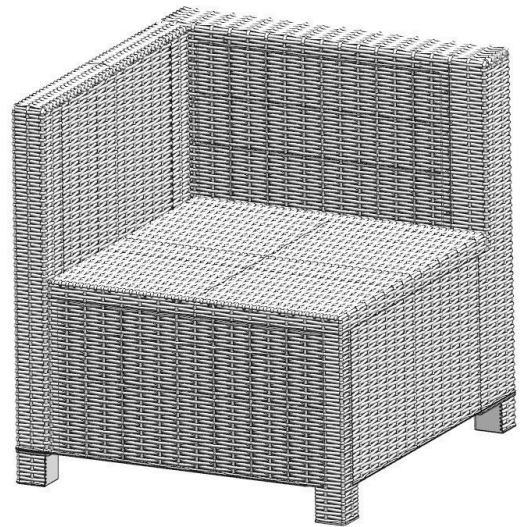

ASSEMBLY INSTRUCTIONS

Do not break the bag without reading this manual !

V-SHAPE SETS WITH CUSHIONS*

**SCAN FOR ASSEMBLY VIDEO AND ONLINE
INSTRUCTION MANUAL**

This V shape sofa includes the following:

1 Right Arm Chair

1 Left Arm Chair

2 Armless Chair

1 Corner Chair

1 Square Coffee Table

11 Cushions W/Covers

8 Clips

RIGHT ARM CHAIR ASSMEBLY PARTS

PART	DESCRIPTION	IMAGE	QUANTITY
SB	Seat Board		1
FP	Front Panel		1
BP	Back Panel		1
SP-LS	Left Side Panel		1
RP	Right Panel		1
FT-1	Foot		1
FT-32	Foot		1
FT-34	Foot		1

*Patent pending

ARMLESS CHAIR ASSEMBLY PARTS

PART	DESCRIPTION	IMAGE	QUANTITY
SB	Seat Board		1
FP	Front Panel		1
BP	Back Panel		1
SP-LS	Left Side Panel		1
SP-RS	Right Side Panel		1
FT-1/FT-2	Foot		2

All parts for this assembly are bagged and sealed with **YELLOW** tape!

ASSEMBLY

1

2

3

4

5

CORNER CHAIR ASSEMBLY PARTS

PART	DESCRIPTION	IMAGE	QUANTITY
SB	Seat Board		1
FP	Front Panel		1
BP	Back Panel		2
SP-LS	Left Side Panel		1
FT-1/FT-2	Foot		2
FT-21	Corner Foot		1
CC	Corner Connector		1
CTR-2&CTR-3	Corner Connector Part		2