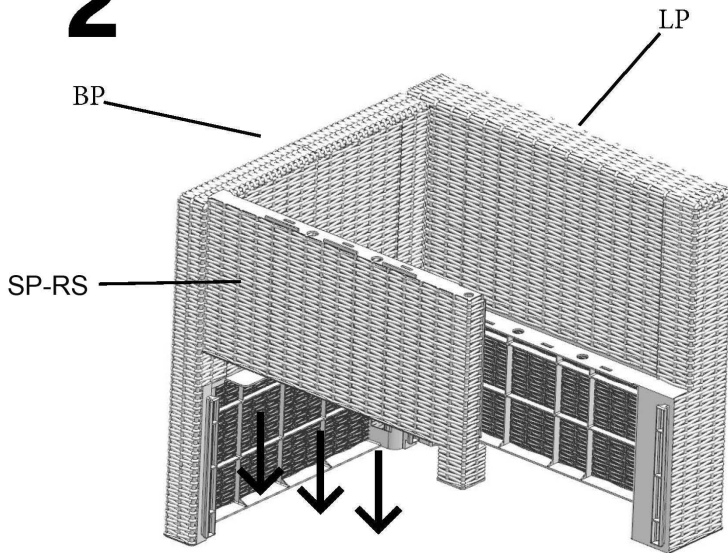

*Patent pending

7

8

LEFT ARM CHAIR ASSEMBLY PARTS

PART	DESCRIPTION	IMAGE	QUANTITY
SB	Seat Board		1
FP	Front Panel		1
BP	Back Panel		1
SP-RS	Right Side Panel		1
LP	Left Arm Panel		1
FT-2	Foot		1
FT-31	Foot		1
FT-33	Foot		1

All parts for this assembly are bagged and sealed with **RED** tape!

1

2

3

4

5

*Patent pending

SQUARE COFFEE TABLE ASSEMBLY PARTS

PART	DESCRIPTION	IMAGE	QUANTITY
SC-TP	Table Top		1
FP	Front Panel		4
CTR-LG	Coffee Table Legs		4

All Parts for this assembly are bagged and sealed with **PURPLE** tape!

ASSEMBLY

*Patent pending

4

5

6

7