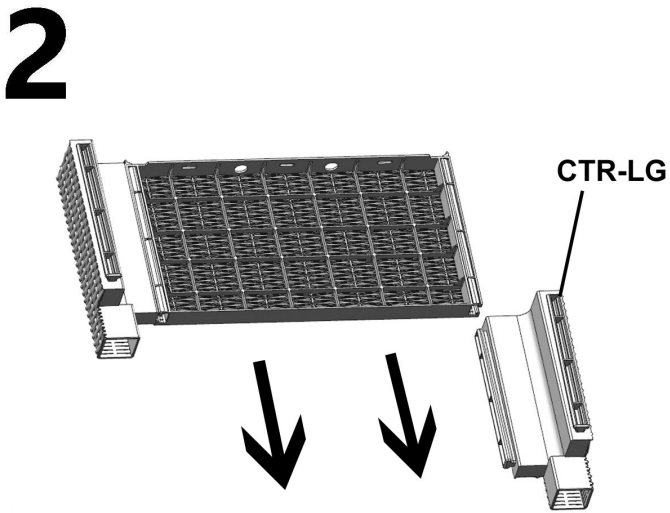

*Patent pending

7

8

LEFT ARM CHAIR ASSEMBLY PARTS

PART	DESCRIPTION	IMAGE	QUANTITY
SB	Seat Board		1
FP	Front Panel		1
BP	Back Panel		1
SP-RS	Right Side Panel		1
LP	Left Arm Panel		1
FT-2	Foot		1
FT-31	Foot		1
FT-33	Foot		1

All parts for this assembly are bagged and sealed with **RED** tape!

1

2

3

4

5

*Patent pending

SQUARE COFFEE TABLE ASSEMBLY PARTS

PART	DESCRIPTION	IMAGE	QUANTITY
SC-TP	Table Top		1
FP	Front Panel		4
CTR-LG	Coffee Table Legs		4

All Parts for this assembly are bagged and sealed with **PURPLE** tape!

ASSEMBLY

*Patent pending

4

5

6

7