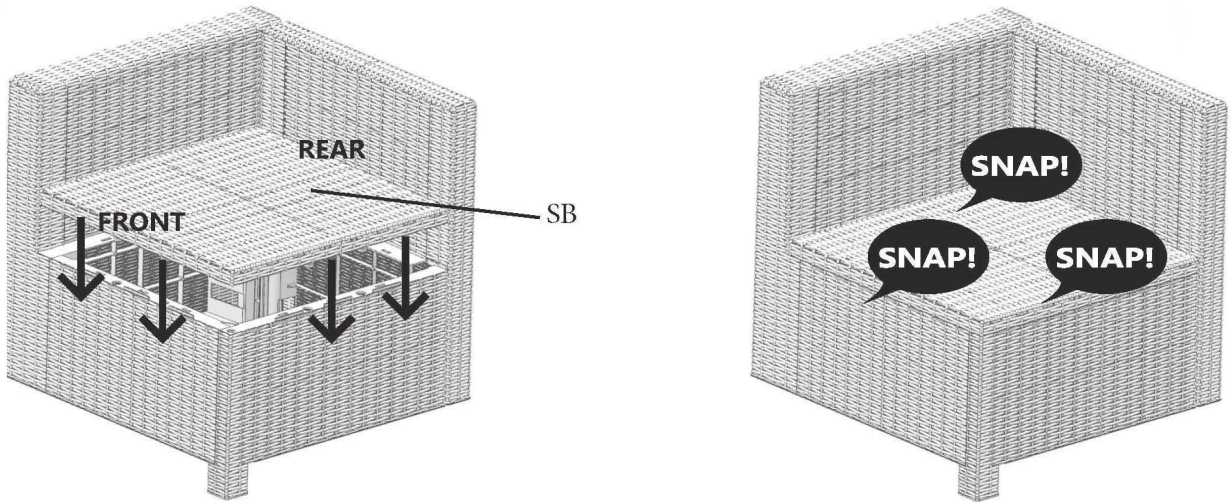

1 Left Arm Chair

2 Armless Chair

1 Corner Chair

1 Square Coffee Table

11 Cushions W/Covers

8 Clips

RIGHT ARM CHAIR ASSMEBLY PARTS

PART	DESCRIPTION	IMAGE	QUANTITY
SB	Seat Board		1
FP	Front Panel		1
BP	Back Panel		1
SP-LS	Left Side Panel		1
RP	Right Panel		1
FT-1	Foot		1
FT-32	Foot		1
FT-34	Foot		1

All parts for this assembly are bagged and sealed with **GREEN** tape!

ASSEMBLY

1

2

*Patent pending

3

4

5

*Patent pending

ARMLESS CHAIR ASSEMBLY PARTS

PART	DESCRIPTION	IMAGE	QUANTITY
SB	Seat Board		1
FP	Front Panel		1
BP	Back Panel		1
SP-LS	Left Side Panel		1
SP-RS	Right Side Panel		1
FT-1/FT-2	Foot		2

All parts for this assembly are bagged and sealed with **YELLOW** tape!