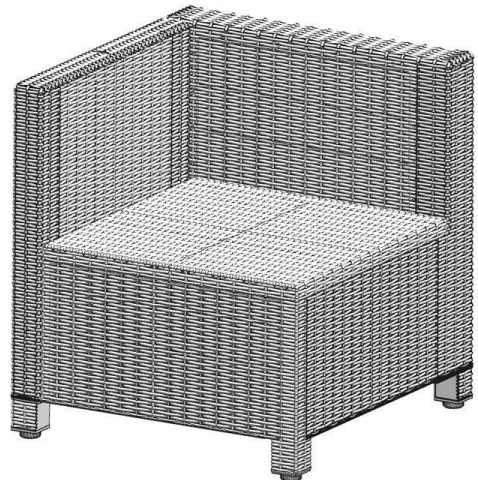

*Patent pending

ARMLESS CHAIR ASSEMBLY PARTS

PART	DESCRIPTION	IMAGE	QUANTITY
SB	Seat Board		1
FP	Front Panel		1
BP	Back Panel		1
SP-LS	Left Side Panel		1
SP-RS	Right Side Panel		1
FT-1/FT-2	Foot		2

All parts for this assembly are bagged and sealed with **YELLOW** tape!

*Patent pending

7

8

LEFT ARM CHAIR ASSEMBLY PARTS

PART	DESCRIPTION	IMAGE	QUANTITY
SB	Seat Board		1
FP	Front Panel		1
BP	Back Panel		1
SP-RS	Right Side Panel		1
LP	Left Arm Panel		1
FT-2	Foot		1
FT-31	Foot		1
FT-33	Foot		1

All parts for this assembly are bagged and sealed with **RED** tape!

1

2

3

4

5

*Patent pending

SQUARE COFFEE TABLE ASSEMBLY PARTS

PART	DESCRIPTION	IMAGE	QUANTITY
SC-TP	Table Top		1
FP	Front Panel		4
CTR-LG	Coffee Table Legs		4

All Parts for this assembly are bagged and sealed with **PURPLE** tape!

ASSEMBLY

*Patent pending

4

5

6

7