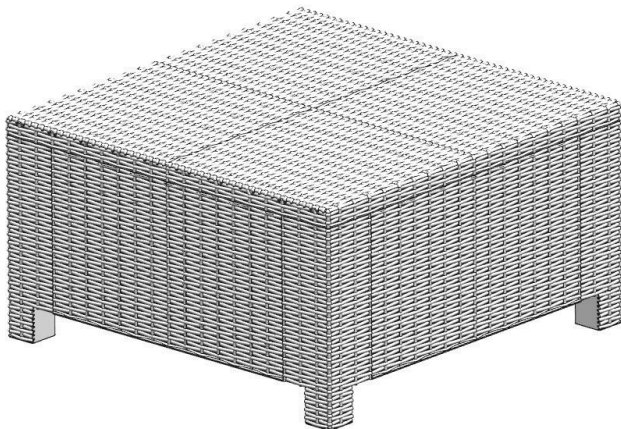

ASSEMBLY INSTRUCTIONS

Do not break the bag without reading this manual !

V-SHAPE SETS WITH CUSHIONS*

**SCAN FOR ASSEMBLY VIDEO AND ONLINE
INSTRUCTION MANUAL**

This V shape sofa includes the following:

1 Right Arm Chair

1 Left Arm Chair

2 Armless Chair

1 Corner Chair

1 Square Coffee Table

11 Cushions W/Covers

8 Clips

RIGHT ARM CHAIR ASSMEBLY PARTS

PART	DESCRIPTION	IMAGE	QUANTITY
SB	Seat Board		1
FP	Front Panel		1
BP	Back Panel		1
SP-LS	Left Side Panel		1
RP	Right Panel		1
FT-1	Foot		1
FT-32	Foot		1
FT-34	Foot		1

*Patent pending

ARMLESS CHAIR ASSEMBLY PARTS

PART	DESCRIPTION	IMAGE	QUANTITY
SB	Seat Board		1
FP	Front Panel		1
BP	Back Panel		1
SP-LS	Left Side Panel		1
SP-RS	Right Side Panel		1
FT-1/FT-2	Foot		2

All parts for this assembly are bagged and sealed with **YELLOW** tape!

ASSEMBLY

1

2

3

4

5

CORNER CHAIR ASSEMBLY PARTS

PART	DESCRIPTION	IMAGE	QUANTITY
SB	Seat Board		1
FP	Front Panel		1
BP	Back Panel		2
SP-LS	Left Side Panel		1
FT-1/FT-2	Foot		2
FT-21	Corner Foot		1
CC	Corner Connector		1
CTR-2&CTR-3	Corner Connector Part		2