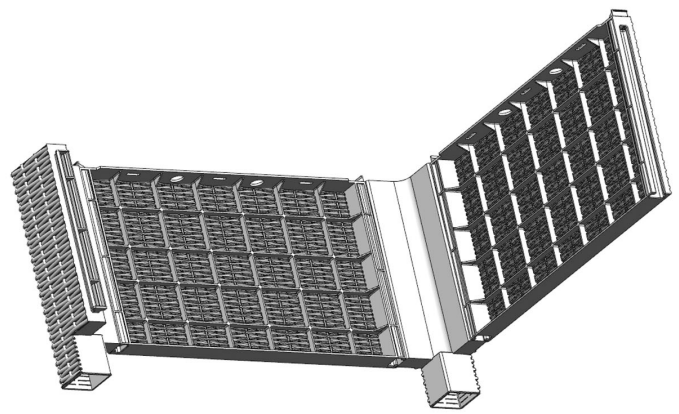

*Patent pending

7

8

LEFT ARM CHAIR ASSEMBLY PARTS

PART	DESCRIPTION	IMAGE	QUANTITY
SB	Seat Board		1
FP	Front Panel		1
BP	Back Panel		1
SP-RS	Right Side Panel		1
LP	Left Arm Panel		1
FT-2	Foot		1
FT-31	Foot		1
FT-33	Foot		1

All parts for this assembly are bagged and sealed with **RED** tape!

1

2

3

4

5

*Patent pending

SQUARE COFFEE TABLE ASSEMBLY PARTS

PART	DESCRIPTION	IMAGE	QUANTITY
SC-TP	Table Top		1
FP	Front Panel		4
CTR-LG	Coffee Table Legs		4

All Parts for this assembly are bagged and sealed with **PURPLE** tape!

ASSEMBLY

*Patent pending

4

5

6

7