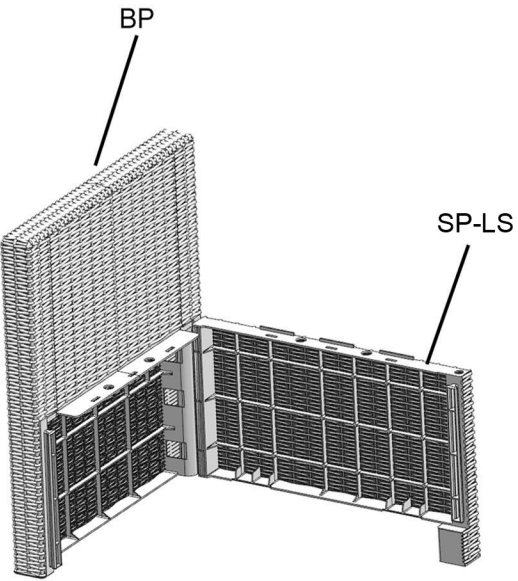

*Patent pending

ARMLESS CHAIR ASSEMBLY PARTS

PART	DESCRIPTION	IMAGE	QUANTITY
SB	Seat Board		1
FP	Front Panel		1
BP	Back Panel		1
SP-LS	Left Side Panel		1
SP-RS	Right Side Panel		1
FT-1/FT-2	Foot		2

All parts for this assembly are bagged and sealed with **YELLOW** tape!

ASSEMBLY

1

2

3

4

5

CORNER CHAIR ASSEMBLY PARTS

PART	DESCRIPTION	IMAGE	QUANTITY
SB	Seat Board		1
FP	Front Panel		1
BP	Back Panel		2
SP-LS	Left Side Panel		1
FT-1/FT-2	Foot		2
FT-21	Corner Foot		1
CC	Corner Connector		1
CTR-2&CTR-3	Corner Connector Part		2