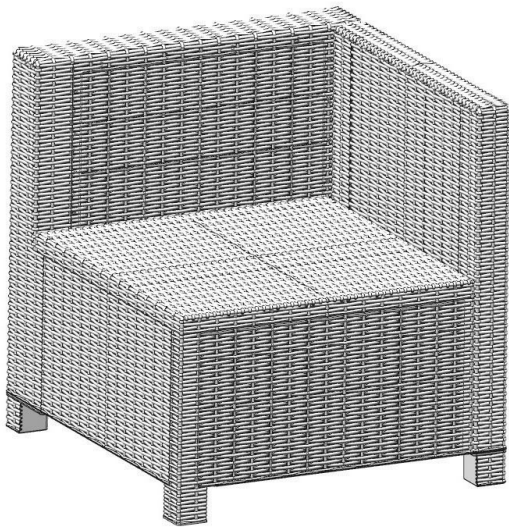

ASSEMBLY INSTRUCTIONS

Do not break the bag without reading this manual !

V-SHAPE SETS WITH CUSHIONS*

**SCAN FOR ASSEMBLY VIDEO AND ONLINE
INSTRUCTION MANUAL**

This V shape sofa includes the following:

1 Right Arm Chair

1 Left Arm Chair

2 Armless Chair

1 Corner Chair

1 Square Coffee Table

11 Cushions W/Covers

8 Clips

RIGHT ARM CHAIR ASSMEBLY PARTS

PART	DESCRIPTION	IMAGE	QUANTITY
SB	Seat Board		1
FP	Front Panel		1
BP	Back Panel		1
SP-LS	Left Side Panel		1
RP	Right Panel		1
FT-1	Foot		1
FT-32	Foot		1
FT-34	Foot		1

*Patent pending

ARMLESS CHAIR ASSEMBLY PARTS

PART	DESCRIPTION	IMAGE	QUANTITY
SB	Seat Board		1
FP	Front Panel		1
BP	Back Panel		1
SP-LS	Left Side Panel		1
SP-RS	Right Side Panel		1
FT-1/FT-2	Foot		2

All parts for this assembly are bagged and sealed with **YELLOW** tape!

ASSEMBLY

1

2

3

4

5

CORNER CHAIR ASSEMBLY PARTS

PART	DESCRIPTION	IMAGE	QUANTITY
SB	Seat Board		1
FP	Front Panel		1
BP	Back Panel		2
SP-LS	Left Side Panel		1
FT-1/FT-2	Foot		2
FT-21	Corner Foot		1
CC	Corner Connector		1
CTR-2&CTR-3	Corner Connector Part		2