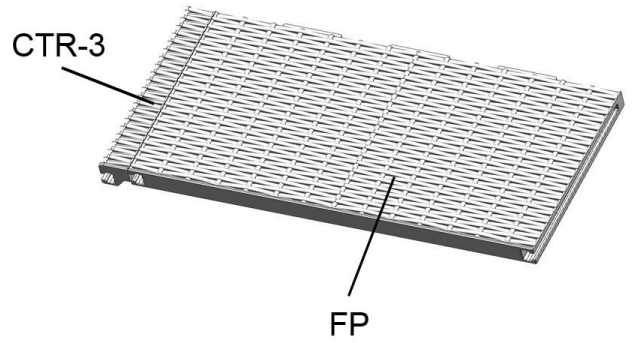

*Patent pending

ARMLESS CHAIR ASSEMBLY PARTS

PART	DESCRIPTION	IMAGE	QUANTITY
SB	Seat Board		1
FP	Front Panel		1
BP	Back Panel		1
SP-LS	Left Side Panel		1
SP-RS	Right Side Panel		1
FT-1/FT-2	Foot		2

All parts for this assembly are bagged and sealed with **YELLOW** tape!

ASSEMBLY

1

2

3

4

5

CORNER CHAIR ASSEMBLY PARTS

PART	DESCRIPTION	IMAGE	QUANTITY
SB	Seat Board		1
FP	Front Panel		1
BP	Back Panel		2
SP-LS	Left Side Panel		1
FT-1/FT-2	Foot		2
FT-21	Corner Foot		1
CC	Corner Connector		1
CTR-2&CTR-3	Corner Connector Part		2

All parts for this assembly are bagged and sealed with **PINK** tape!

ASSEMBLY

1

2

3

4

5

6

*Patent pending

7

8

LEFT ARM CHAIR ASSEMBLY PARTS

PART	DESCRIPTION	IMAGE	QUANTITY
SB	Seat Board		1
FP	Front Panel		1
BP	Back Panel		1
SP-RS	Right Side Panel		1
LP	Left Arm Panel		1
FT-2	Foot		1
FT-31	Foot		1
FT-33	Foot		1