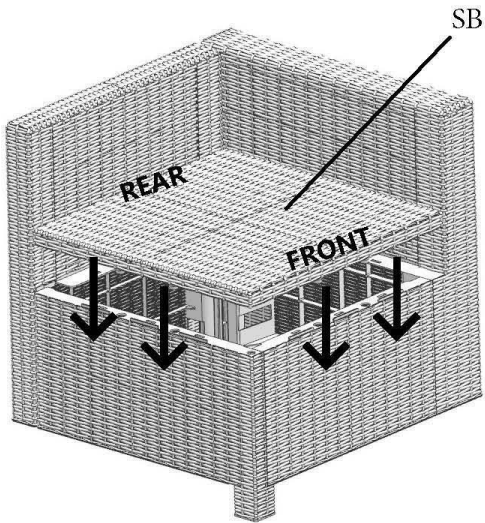

*Patent pending

7

8

LEFT ARM CHAIR ASSEMBLY PARTS

PART	DESCRIPTION	IMAGE	QUANTITY
SB	Seat Board		1
FP	Front Panel		1
BP	Back Panel		1
SP-RS	Right Side Panel		1
LP	Left Arm Panel		1
FT-2	Foot		1
FT-31	Foot		1
FT-33	Foot		1

All parts for this assembly are bagged and sealed with **RED** tape!

1

2

3

4

5

*Patent pending

SQUARE COFFEE TABLE ASSEMBLY PARTS

PART	DESCRIPTION	IMAGE	QUANTITY
SC-TP	Table Top		1
FP	Front Panel		4
CTR-LG	Coffee Table Legs		4

All Parts for this assembly are bagged and sealed with **PURPLE** tape!

ASSEMBLY

*Patent pending

4

5

6

7