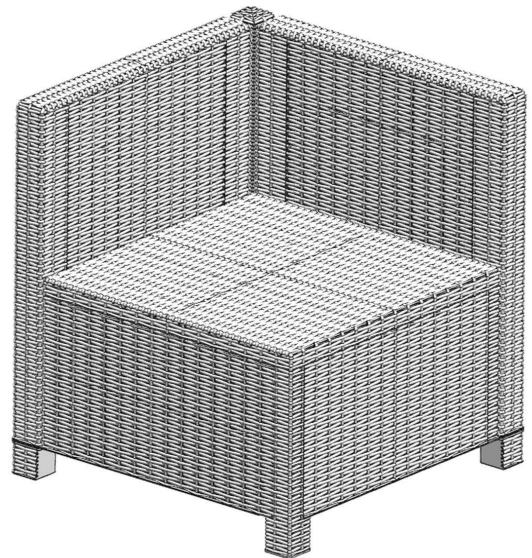

*Patent pending

ARMLESS CHAIR ASSEMBLY PARTS

PART	DESCRIPTION	IMAGE	QUANTITY
SB	Seat Board		1
FP	Front Panel		1
BP	Back Panel		1
SP-LS	Left Side Panel		1
SP-RS	Right Side Panel		1
FT-1/FT-2	Foot		2

All parts for this assembly are bagged and sealed with **YELLOW** tape!

ASSEMBLY

1

2

3

4

5

CORNER CHAIR ASSEMBLY PARTS

PART	DESCRIPTION	IMAGE	QUANTITY
SB	Seat Board		1
FP	Front Panel		1
BP	Back Panel		2
SP-LS	Left Side Panel		1
FT-1/FT-2	Foot		2
FT-21	Corner Foot		1
CC	Corner Connector		1
CTR-2&CTR-3	Corner Connector Part		2

All parts for this assembly are bagged and sealed with **PINK** tape!

ASSEMBLY

1

2

3

4

5

6

*Patent pending

7

8

LEFT ARM CHAIR ASSEMBLY PARTS

PART	DESCRIPTION	IMAGE	QUANTITY
SB	Seat Board		1
FP	Front Panel		1
BP	Back Panel		1
SP-RS	Right Side Panel		1
LP	Left Arm Panel		1
FT-2	Foot		1
FT-31	Foot		1
FT-33	Foot		1