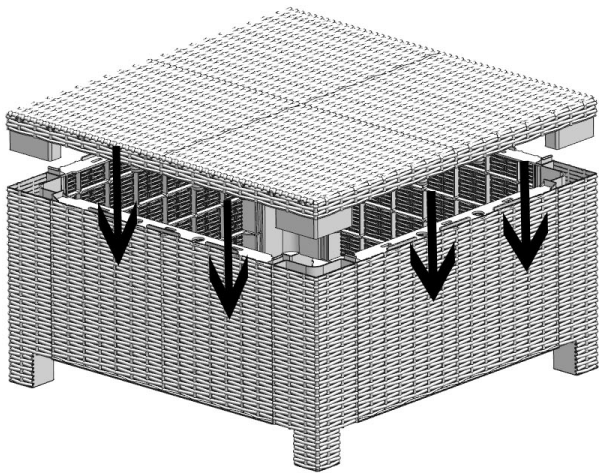

PART	DESCRIPTION	IMAGE	QUANTITY
SC-TP	Table Top		1
FP	Front Panel		4
CTR-LG	Coffee Table Legs		4

All Parts for this assembly are bagged and sealed with **PURPLE** tape!

ASSEMBLY

*Patent pending

4

5

6

7