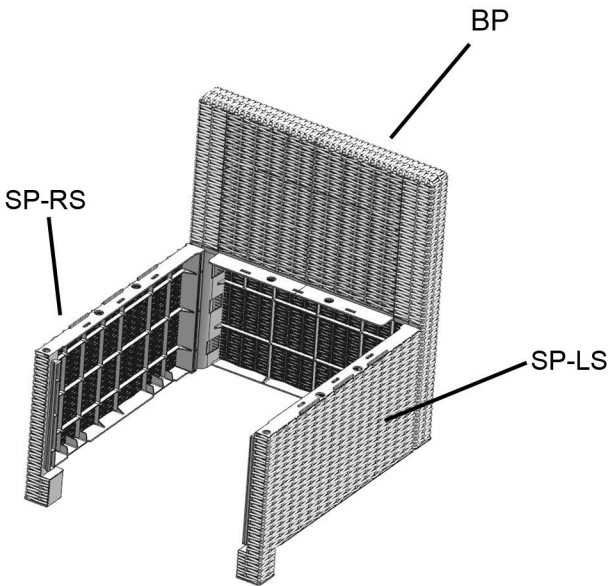

*Patent pending

ARMLESS CHAIR ASSEMBLY PARTS

PART	DESCRIPTION	IMAGE	QUANTITY
SB	Seat Board		1
FP	Front Panel		1
BP	Back Panel		1
SP-LS	Left Side Panel		1
SP-RS	Right Side Panel		1
FT-1/FT-2	Foot		2

All parts for this assembly are bagged and sealed with **YELLOW** tape!

ASSEMBLY

1

2

3

4

5

CORNER CHAIR ASSEMBLY PARTS

PART	DESCRIPTION	IMAGE	QUANTITY
SB	Seat Board		1
FP	Front Panel		1
BP	Back Panel		2
SP-LS	Left Side Panel		1
FT-1/FT-2	Foot		2
FT-21	Corner Foot		1
CC	Corner Connector		1
CTR-2&CTR-3	Corner Connector Part		2