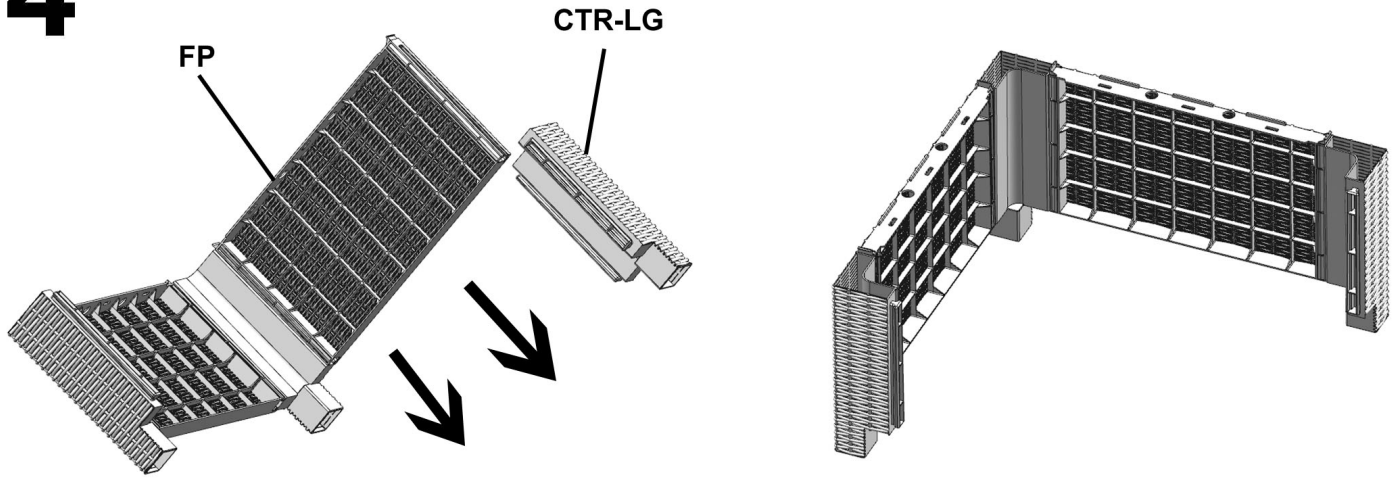

PART	DESCRIPTION	IMAGE	QUANTITY
SC-TP	Table Top		1
FP	Front Panel		4
CTR-LG	Coffee Table Legs		4

All Parts for this assembly are bagged and sealed with **PURPLE** tape!

ASSEMBLY

*Patent pending

4

5

6

7