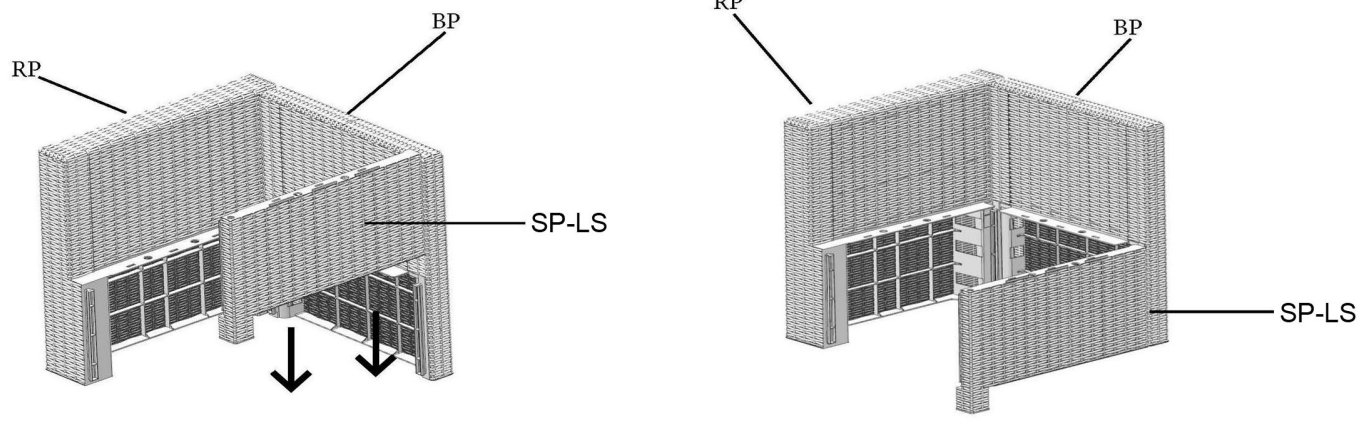

ASSEMBLY INSTRUCTIONS

Do not break the bag without reading this manual !

V-SHAPE SETS WITH CUSHIONS*

**SCAN FOR ASSEMBLY VIDEO AND ONLINE
INSTRUCTION MANUAL**

This V shape sofa includes the following:

1 Right Arm Chair

1 Left Arm Chair

2 Armless Chair

1 Corner Chair

1 Square Coffee Table

11 Cushions W/Covers

8 Clips

RIGHT ARM CHAIR ASSMEBLY PARTS

PART	DESCRIPTION	IMAGE	QUANTITY
SB	Seat Board		1
FP	Front Panel		1
BP	Back Panel		1
SP-LS	Left Side Panel		1
RP	Right Panel		1
FT-1	Foot		1
FT-32	Foot		1
FT-34	Foot		1

All parts for this assembly are bagged and sealed with **GREEN** tape!

ASSEMBLY

1

2

*Patent pending

3

4

5

*Patent pending

ARMLESS CHAIR ASSEMBLY PARTS

PART	DESCRIPTION	IMAGE	QUANTITY
SB	Seat Board		1
FP	Front Panel		1
BP	Back Panel		1
SP-LS	Left Side Panel		1
SP-RS	Right Side Panel		1
FT-1/FT-2	Foot		2

All parts for this assembly are bagged and sealed with **YELLOW** tape!