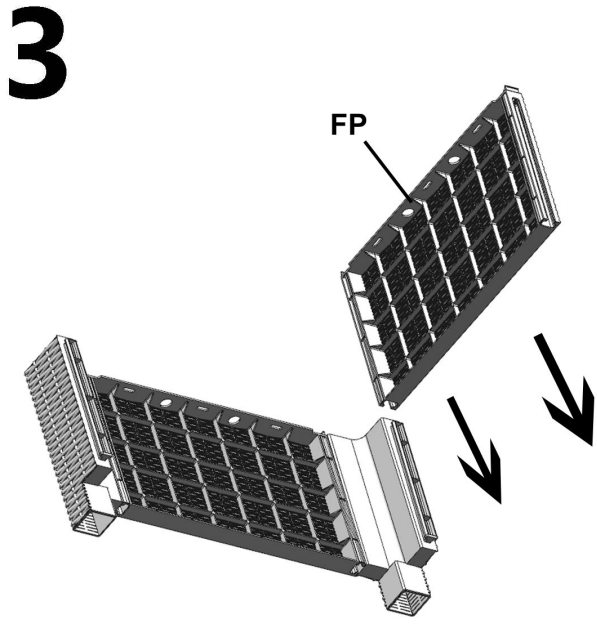

*Patent pending

7

8

LEFT ARM CHAIR ASSEMBLY PARTS

PART	DESCRIPTION	IMAGE	QUANTITY
SB	Seat Board		1
FP	Front Panel		1
BP	Back Panel		1
SP-RS	Right Side Panel		1
LP	Left Arm Panel		1
FT-2	Foot		1
FT-31	Foot		1
FT-33	Foot		1

All parts for this assembly are bagged and sealed with **RED** tape!

1

2

3

4

5

*Patent pending

SQUARE COFFEE TABLE ASSEMBLY PARTS

PART	DESCRIPTION	IMAGE	QUANTITY
SC-TP	Table Top		1
FP	Front Panel		4
CTR-LG	Coffee Table Legs		4

All Parts for this assembly are bagged and sealed with **PURPLE** tape!

ASSEMBLY

*Patent pending

4

5

6

7