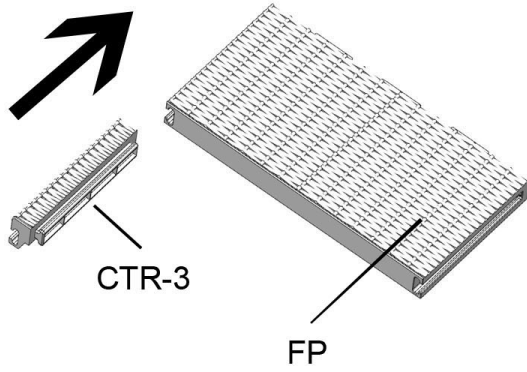

*Patent pending

ARMLESS CHAIR ASSEMBLY PARTS

PART	DESCRIPTION	IMAGE	QUANTITY
SB	Seat Board		1
FP	Front Panel		1
BP	Back Panel		1
SP-LS	Left Side Panel		1
SP-RS	Right Side Panel		1
FT-1/FT-2	Foot		2

All parts for this assembly are bagged and sealed with **YELLOW** tape!

ASSEMBLY

1

2

3

4

5

CORNER CHAIR ASSEMBLY PARTS

PART	DESCRIPTION	IMAGE	QUANTITY
SB	Seat Board		1
FP	Front Panel		1
BP	Back Panel		2
SP-LS	Left Side Panel		1
FT-1/FT-2	Foot		2
FT-21	Corner Foot		1
CC	Corner Connector		1
CTR-2&CTR-3	Corner Connector Part		2

All parts for this assembly are bagged and sealed with **PINK** tape!

ASSEMBLY

1

2

3

4

5

6

*Patent pending

7

8

LEFT ARM CHAIR ASSEMBLY PARTS

PART	DESCRIPTION	IMAGE	QUANTITY
SB	Seat Board		1
FP	Front Panel		1
BP	Back Panel		1
SP-RS	Right Side Panel		1
LP	Left Arm Panel		1
FT-2	Foot		1
FT-31	Foot		1
FT-33	Foot		1