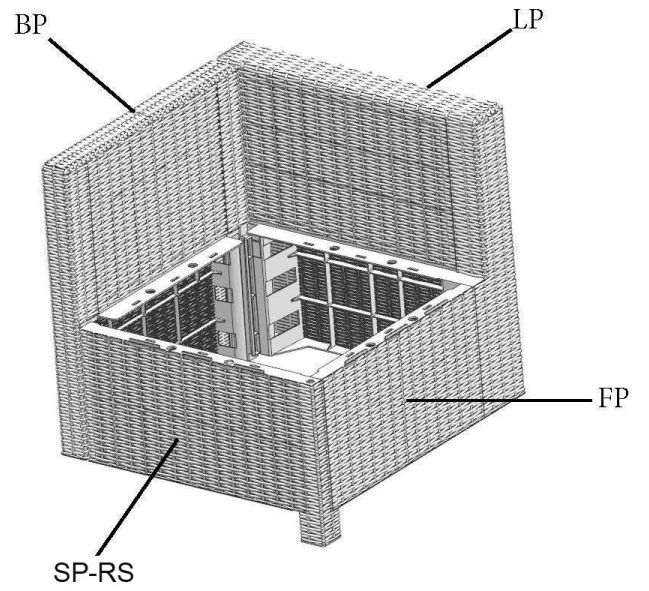

*Patent pending

7

8

LEFT ARM CHAIR ASSEMBLY PARTS

PART	DESCRIPTION	IMAGE	QUANTITY
SB	Seat Board		1
FP	Front Panel		1
BP	Back Panel		1
SP-RS	Right Side Panel		1
LP	Left Arm Panel		1
FT-2	Foot		1
FT-31	Foot		1
FT-33	Foot		1

All parts for this assembly are bagged and sealed with **RED** tape!

1

2

3

4

5

*Patent pending

SQUARE COFFEE TABLE ASSEMBLY PARTS

PART	DESCRIPTION	IMAGE	QUANTITY
SC-TP	Table Top		1
FP	Front Panel		4
CTR-LG	Coffee Table Legs		4

All Parts for this assembly are bagged and sealed with **PURPLE** tape!

ASSEMBLY

*Patent pending

4

5

6

7