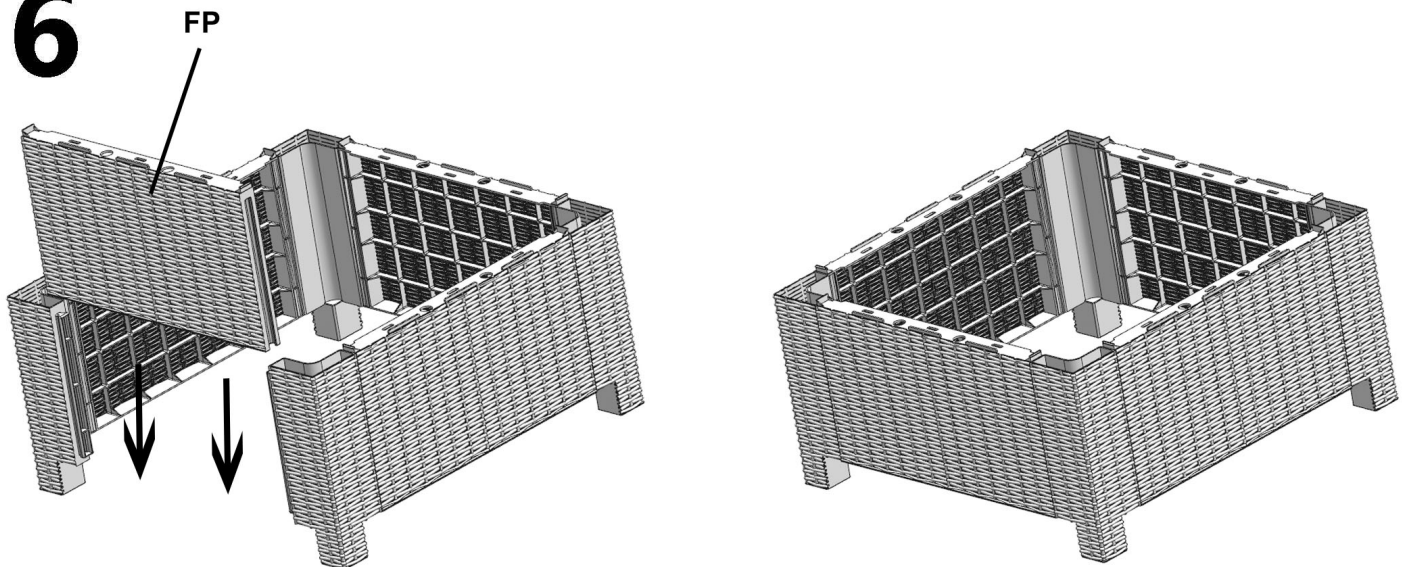

PART	DESCRIPTION	IMAGE	QUANTITY
SC-TP	Table Top		1
FP	Front Panel		4
CTR-LG	Coffee Table Legs		4

All Parts for this assembly are bagged and sealed with **PURPLE** tape!

ASSEMBLY

*Patent pending

4

5

6

7