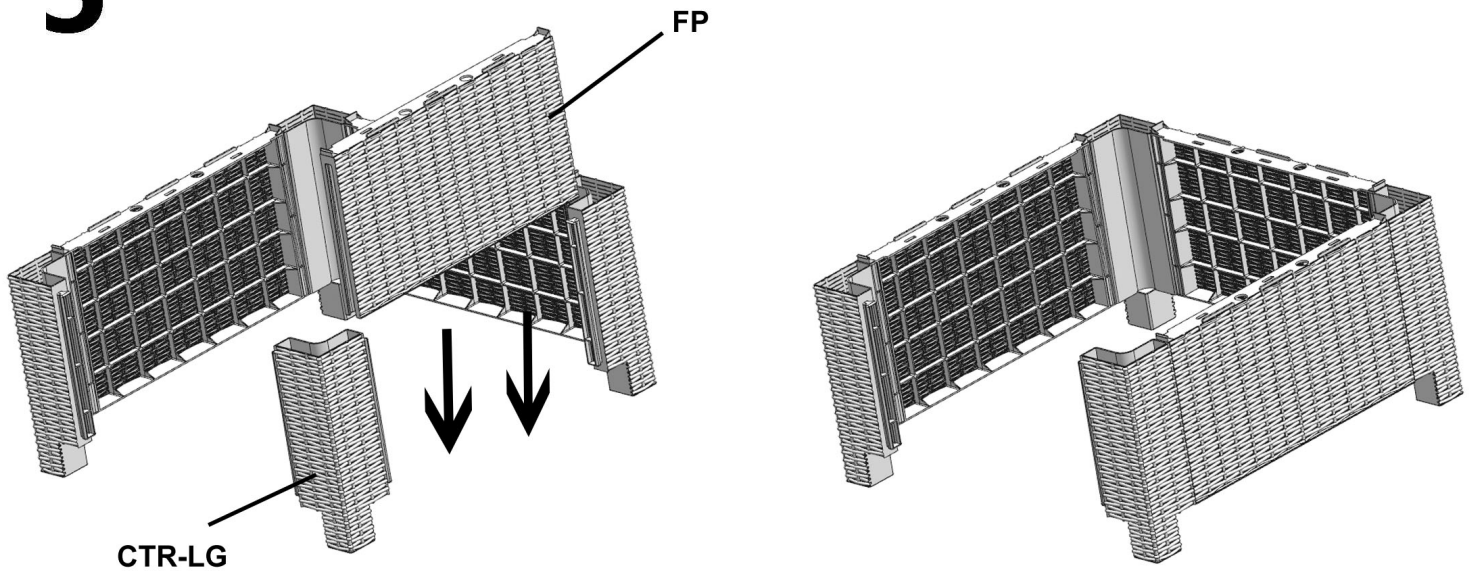

PART	DESCRIPTION	IMAGE	QUANTITY
SC-TP	Table Top		1
FP	Front Panel		4
CTR-LG	Coffee Table Legs		4

All Parts for this assembly are bagged and sealed with **PURPLE** tape!

ASSEMBLY

*Patent pending

4

5

6

7