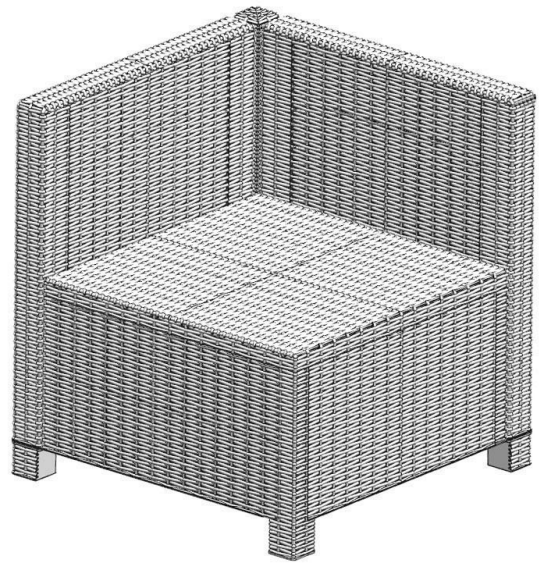

ASSEMBLY INSTRUCTIONS

Do not break the bag without reading this manual !

V-SHAPE SETS WITH CUSHIONS*

**SCAN FOR ASSEMBLY VIDEO AND ONLINE
INSTRUCTION MANUAL**

This V shape sofa includes the following:

1 Right Arm Chair

1 Left Arm Chair

2 Armless Chair

1 Corner Chair

1 Square Coffee Table

11 Cushions W/Covers

8 Clips

RIGHT ARM CHAIR ASSMEBLY PARTS

PART	DESCRIPTION	IMAGE	QUANTITY
SB	Seat Board		1
FP	Front Panel		1
BP	Back Panel		1
SP-LS	Left Side Panel		1
RP	Right Panel		1
FT-1	Foot		1
FT-32	Foot		1
FT-34	Foot		1

*Patent pending

ARMLESS CHAIR ASSEMBLY PARTS

PART	DESCRIPTION	IMAGE	QUANTITY
SB	Seat Board		1
FP	Front Panel		1
BP	Back Panel		1
SP-LS	Left Side Panel		1
SP-RS	Right Side Panel		1
FT-1/FT-2	Foot		2

All parts for this assembly are bagged and sealed with **YELLOW** tape!

ASSEMBLY

1

2

3

4

5

CORNER CHAIR ASSEMBLY PARTS

PART	DESCRIPTION	IMAGE	QUANTITY
SB	Seat Board		1
FP	Front Panel		1
BP	Back Panel		2
SP-LS	Left Side Panel		1
FT-1/FT-2	Foot		2
FT-21	Corner Foot		1
CC	Corner Connector		1
CTR-2&CTR-3	Corner Connector Part		2