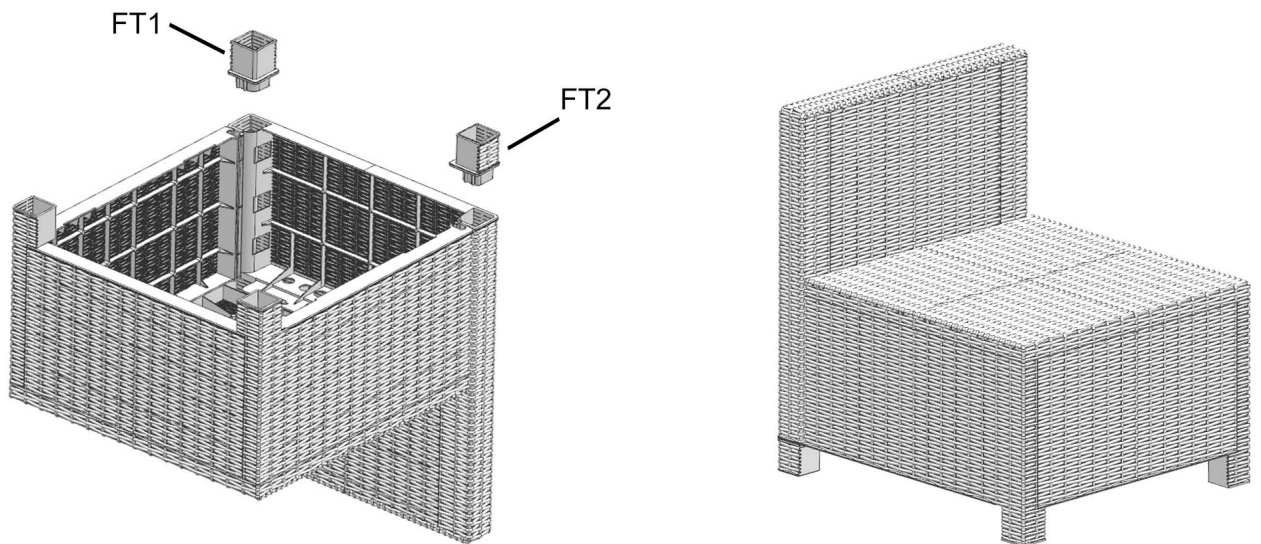

*Patent pending

ARMLESS CHAIR ASSEMBLY PARTS

PART	DESCRIPTION	IMAGE	QUANTITY
SB	Seat Board		1
FP	Front Panel		1
BP	Back Panel		1
SP-LS	Left Side Panel		1
SP-RS	Right Side Panel		1
FT-1/FT-2	Foot		2

All parts for this assembly are bagged and sealed with **YELLOW** tape!

ASSEMBLY

1

2

3

4

5

CORNER CHAIR ASSEMBLY PARTS

PART	DESCRIPTION	IMAGE	QUANTITY
SB	Seat Board		1
FP	Front Panel		1
BP	Back Panel		2
SP-LS	Left Side Panel		1
FT-1/FT-2	Foot		2
FT-21	Corner Foot		1
CC	Corner Connector		1
CTR-2&CTR-3	Corner Connector Part		2