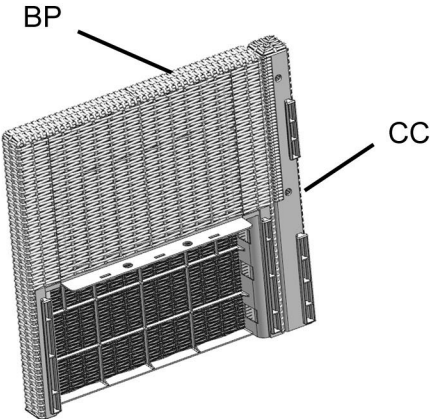

*Patent pending

ARMLESS CHAIR ASSEMBLY PARTS

PART	DESCRIPTION	IMAGE	QUANTITY
SB	Seat Board		1
FP	Front Panel		1
BP	Back Panel		1
SP-LS	Left Side Panel		1
SP-RS	Right Side Panel		1
FT-1/FT-2	Foot		2

All parts for this assembly are bagged and sealed with **YELLOW** tape!

ASSEMBLY

1

2

3

4

5

CORNER CHAIR ASSEMBLY PARTS

PART	DESCRIPTION	IMAGE	QUANTITY
SB	Seat Board		1
FP	Front Panel		1
BP	Back Panel		2
SP-LS	Left Side Panel		1
FT-1/FT-2	Foot		2
FT-21	Corner Foot		1
CC	Corner Connector		1
CTR-2&CTR-3	Corner Connector Part		2

All parts for this assembly are bagged and sealed with **PINK** tape!

ASSEMBLY

1

2

3

4

5

6