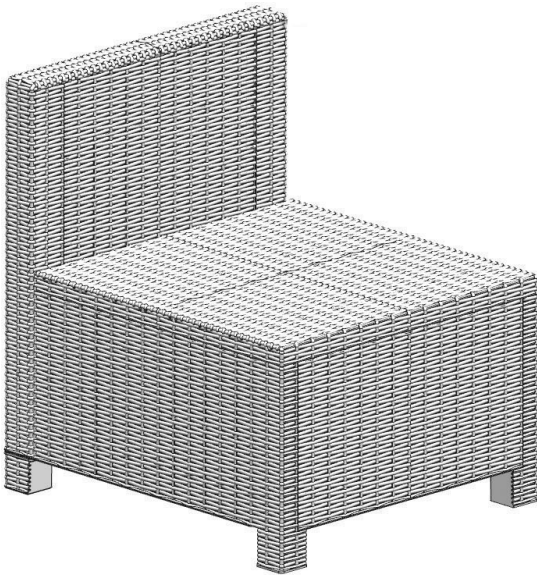

ASSEMBLY INSTRUCTIONS

Do not break the bag without reading this manual !

V-SHAPE SETS WITH CUSHIONS*

**SCAN FOR ASSEMBLY VIDEO AND ONLINE
INSTRUCTION MANUAL**

This V shape sofa includes the following:

1 Right Arm Chair

1 Left Arm Chair

2 Armless Chair

1 Corner Chair

1 Square Coffee Table

11 Cushions W/Covers

8 Clips

RIGHT ARM CHAIR ASSMEBLY PARTS

PART	DESCRIPTION	IMAGE	QUANTITY
SB	Seat Board		1
FP	Front Panel		1
BP	Back Panel		1
SP-LS	Left Side Panel		1
RP	Right Panel		1
FT-1	Foot		1
FT-32	Foot		1
FT-34	Foot		1

*Patent pending

ARMLESS CHAIR ASSEMBLY PARTS

PART	DESCRIPTION	IMAGE	QUANTITY
SB	Seat Board		1
FP	Front Panel		1
BP	Back Panel		1
SP-LS	Left Side Panel		1
SP-RS	Right Side Panel		1
FT-1/FT-2	Foot		2

All parts for this assembly are bagged and sealed with **YELLOW** tape!

ASSEMBLY

1

2

3

4

5

CORNER CHAIR ASSEMBLY PARTS

PART	DESCRIPTION	IMAGE	QUANTITY
SB	Seat Board		1
FP	Front Panel		1
BP	Back Panel		2
SP-LS	Left Side Panel		1
FT-1/FT-2	Foot		2
FT-21	Corner Foot		1
CC	Corner Connector		1
CTR-2&CTR-3	Corner Connector Part		2