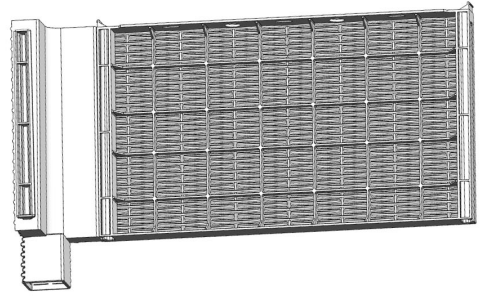

*Patent pending

7

8

LEFT ARM CHAIR ASSEMBLY PARTS

PART	DESCRIPTION	IMAGE	QUANTITY
SB	Seat Board		1
FP	Front Panel		1
BP	Back Panel		1
SP-RS	Right Side Panel		1
LP	Left Arm Panel		1
FT-2	Foot		1
FT-31	Foot		1
FT-33	Foot		1

All parts for this assembly are bagged and sealed with **RED** tape!

1

2

3

4

5

*Patent pending

SQUARE COFFEE TABLE ASSEMBLY PARTS

PART	DESCRIPTION	IMAGE	QUANTITY
SC-TP	Table Top		1
FP	Front Panel		4
CTR-LG	Coffee Table Legs		4

All Parts for this assembly are bagged and sealed with **PURPLE** tape!

ASSEMBLY

*Patent pending

4

5

6

7