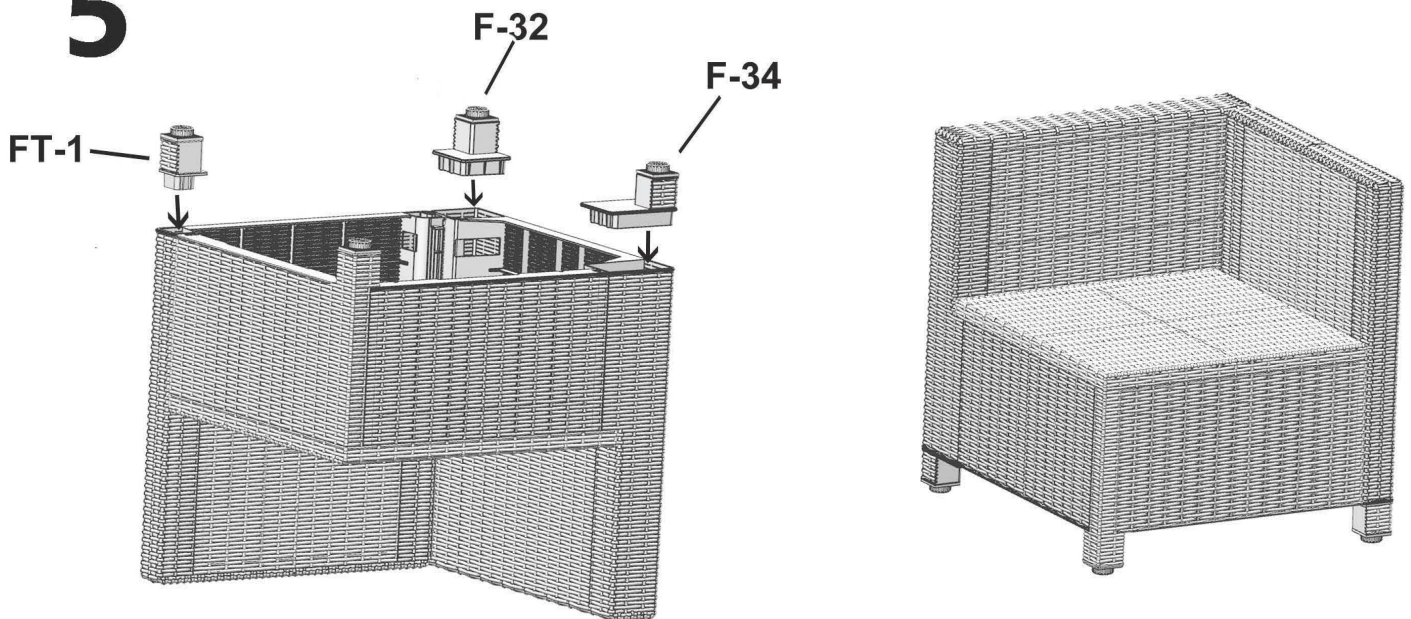

1 Left Arm Chair

2 Armless Chair

1 Corner Chair

1 Square Coffee Table

11 Cushions W/Covers

8 Clips

RIGHT ARM CHAIR ASSMEBLY PARTS

PART	DESCRIPTION	IMAGE	QUANTITY
SB	Seat Board		1
FP	Front Panel		1
BP	Back Panel		1
SP-LS	Left Side Panel		1
RP	Right Panel		1
FT-1	Foot		1
FT-32	Foot		1
FT-34	Foot		1

*Patent pending

ARMLESS CHAIR ASSEMBLY PARTS

PART	DESCRIPTION	IMAGE	QUANTITY
SB	Seat Board		1
FP	Front Panel		1
BP	Back Panel		1
SP-LS	Left Side Panel		1
SP-RS	Right Side Panel		1
FT-1/FT-2	Foot		2

All parts for this assembly are bagged and sealed with **YELLOW** tape!

ASSEMBLY

1

2

3

4

5

CORNER CHAIR ASSEMBLY PARTS

PART	DESCRIPTION	IMAGE	QUANTITY
SB	Seat Board		1
FP	Front Panel		1
BP	Back Panel		2
SP-LS	Left Side Panel		1
FT-1/FT-2	Foot		2
FT-21	Corner Foot		1
CC	Corner Connector		1
CTR-2&CTR-3	Corner Connector Part		2