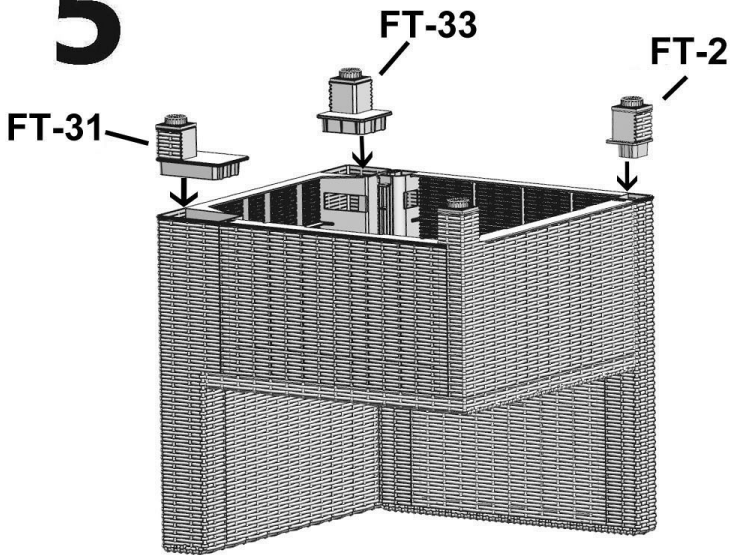

*Patent pending

7

8

LEFT ARM CHAIR ASSEMBLY PARTS

PART	DESCRIPTION	IMAGE	QUANTITY
SB	Seat Board		1
FP	Front Panel		1
BP	Back Panel		1
SP-RS	Right Side Panel		1
LP	Left Arm Panel		1
FT-2	Foot		1
FT-31	Foot		1
FT-33	Foot		1

All parts for this assembly are bagged and sealed with **RED** tape!

1

2

3

4

5

*Patent pending

SQUARE COFFEE TABLE ASSEMBLY PARTS

PART	DESCRIPTION	IMAGE	QUANTITY
SC-TP	Table Top		1
FP	Front Panel		4
CTR-LG	Coffee Table Legs		4

All Parts for this assembly are bagged and sealed with **PURPLE** tape!

ASSEMBLY

*Patent pending

4

5

6

7