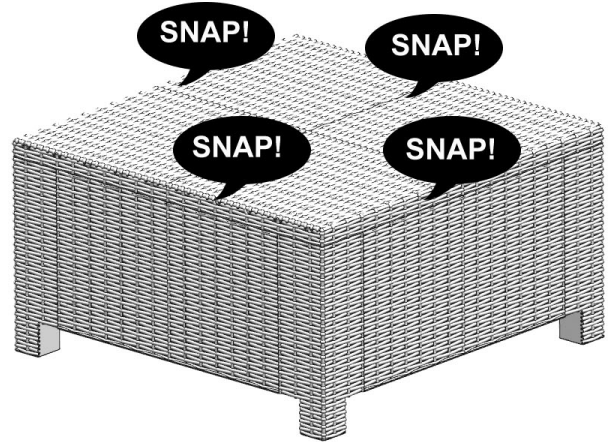

All parts for this assembly are bagged and sealed with **RED** tape!

1

2

3

4

5

*Patent pending

SQUARE COFFEE TABLE ASSEMBLY PARTS

PART	DESCRIPTION	IMAGE	QUANTITY
SC-TP	Table Top		1
FP	Front Panel		4
CTR-LG	Coffee Table Legs		4

All Parts for this assembly are bagged and sealed with **PURPLE** tape!

ASSEMBLY

*Patent pending

4

5

6

7