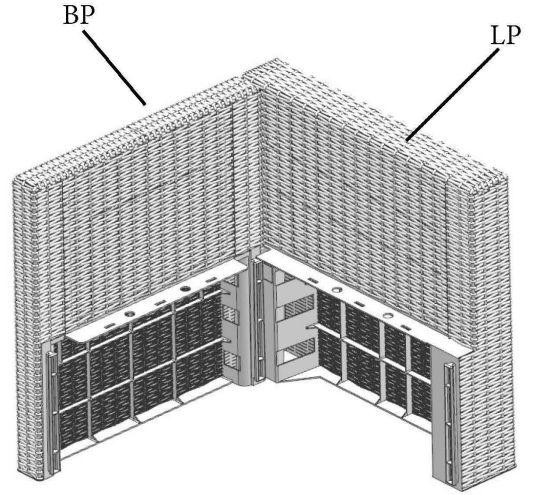

ASSEMBLY

1

2

3

4

5

CORNER CHAIR ASSEMBLY PARTS

PART	DESCRIPTION	IMAGE	QUANTITY
SB	Seat Board		1
FP	Front Panel		1
BP	Back Panel		2
SP-LS	Left Side Panel		1
FT-1/FT-2	Foot		2
FT-21	Corner Foot		1
CC	Corner Connector		1
CTR-2&CTR-3	Corner Connector Part		2

*Patent pending

7

8

LEFT ARM CHAIR ASSEMBLY PARTS

PART	DESCRIPTION	IMAGE	QUANTITY
SB	Seat Board		1
FP	Front Panel		1
BP	Back Panel		1
SP-RS	Right Side Panel		1
LP	Left Arm Panel		1
FT-2	Foot		1
FT-31	Foot		1
FT-33	Foot		1

All parts for this assembly are bagged and sealed with **RED** tape!

1

2

3

4

5

*Patent pending

SQUARE COFFEE TABLE ASSEMBLY PARTS

PART	DESCRIPTION	IMAGE	QUANTITY
SC-TP	Table Top		1
FP	Front Panel		4
CTR-LG	Coffee Table Legs		4

All Parts for this assembly are bagged and sealed with **PURPLE** tape!

ASSEMBLY

*Patent pending

4

5

6

7