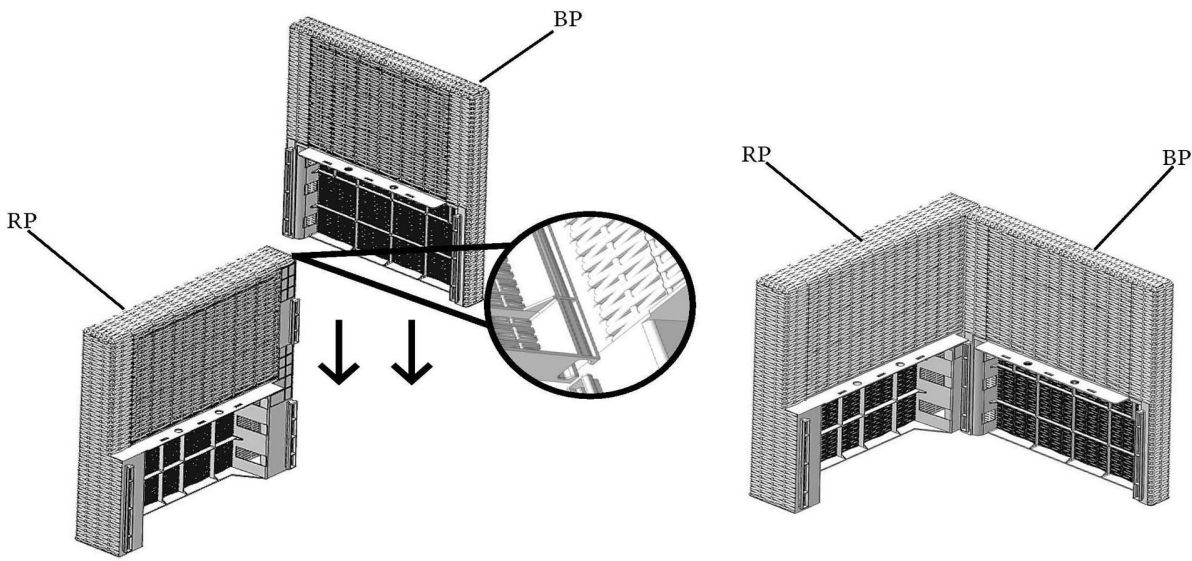

1 Left Arm Chair

2 Armless Chair

1 Corner Chair

1 Square Coffee Table

11 Cushions W/Covers

8 Clips

RIGHT ARM CHAIR ASSMEBLY PARTS

PART	DESCRIPTION	IMAGE	QUANTITY
SB	Seat Board		1
FP	Front Panel		1
BP	Back Panel		1
SP-LS	Left Side Panel		1
RP	Right Panel		1
FT-1	Foot		1
FT-32	Foot		1
FT-34	Foot		1

All parts for this assembly are bagged and sealed with **GREEN** tape!

ASSEMBLY

1

2

*Patent pending

3

4

5

*Patent pending

ARMLESS CHAIR ASSEMBLY PARTS

PART	DESCRIPTION	IMAGE	QUANTITY
SB	Seat Board		1
FP	Front Panel		1
BP	Back Panel		1
SP-LS	Left Side Panel		1
SP-RS	Right Side Panel		1
FT-1/FT-2	Foot		2

All parts for this assembly are bagged and sealed with **YELLOW** tape!