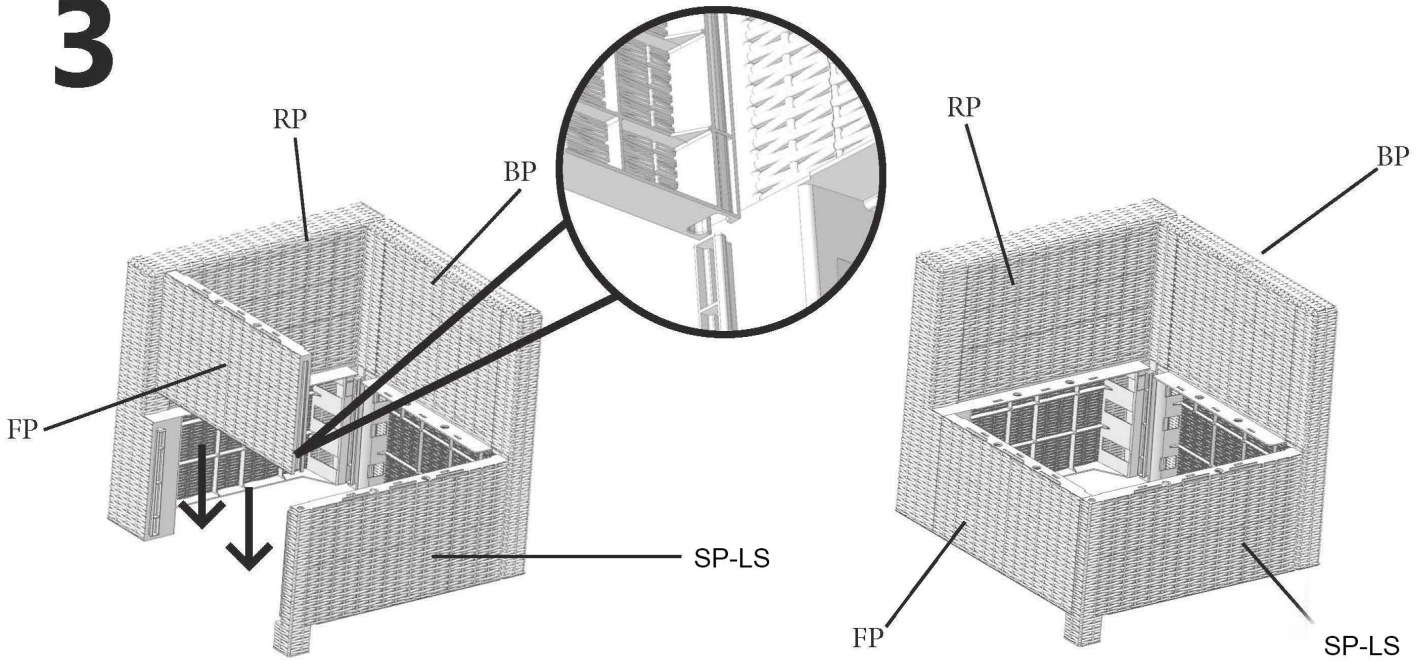

1 Left Arm Chair

2 Armless Chair

1 Corner Chair

1 Square Coffee Table

11 Cushions W/Covers

8 Clips

RIGHT ARM CHAIR ASSMEBLY PARTS

PART	DESCRIPTION	IMAGE	QUANTITY
SB	Seat Board		1
FP	Front Panel		1
BP	Back Panel		1
SP-LS	Left Side Panel		1
RP	Right Panel		1
FT-1	Foot		1
FT-32	Foot		1
FT-34	Foot		1

All parts for this assembly are bagged and sealed with **GREEN** tape!

ASSEMBLY

1

2

*Patent pending

3

4

5

*Patent pending

ARMLESS CHAIR ASSEMBLY PARTS

PART	DESCRIPTION	IMAGE	QUANTITY
SB	Seat Board		1
FP	Front Panel		1
BP	Back Panel		1
SP-LS	Left Side Panel		1
SP-RS	Right Side Panel		1
FT-1/FT-2	Foot		2

All parts for this assembly are bagged and sealed with **YELLOW** tape!