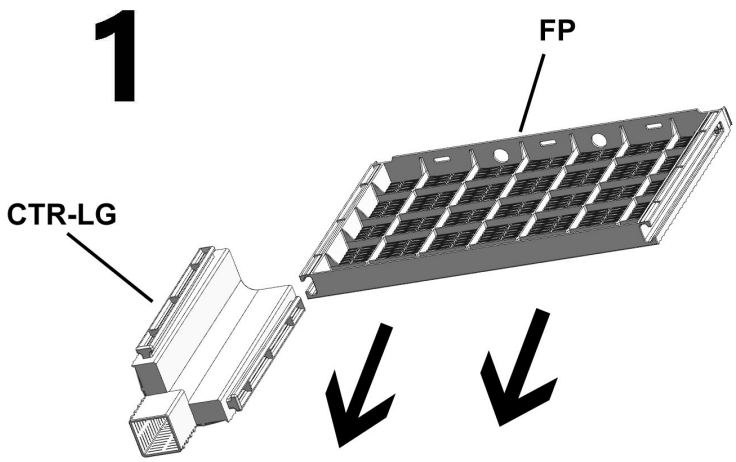

*Patent pending

7

8

LEFT ARM CHAIR ASSEMBLY PARTS

PART	DESCRIPTION	IMAGE	QUANTITY
SB	Seat Board		1
FP	Front Panel		1
BP	Back Panel		1
SP-RS	Right Side Panel		1
LP	Left Arm Panel		1
FT-2	Foot		1
FT-31	Foot		1
FT-33	Foot		1

All parts for this assembly are bagged and sealed with **RED** tape!

1

2

3

4

5

*Patent pending

SQUARE COFFEE TABLE ASSEMBLY PARTS

PART	DESCRIPTION	IMAGE	QUANTITY
SC-TP	Table Top		1
FP	Front Panel		4
CTR-LG	Coffee Table Legs		4

All Parts for this assembly are bagged and sealed with **PURPLE** tape!

ASSEMBLY

*Patent pending

4

5

6

7