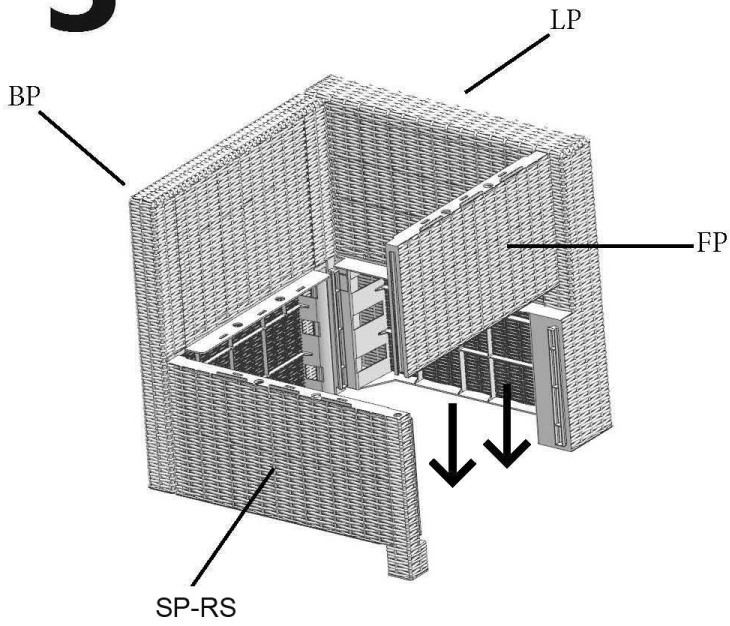

*Patent pending

7

8

LEFT ARM CHAIR ASSEMBLY PARTS

PART	DESCRIPTION	IMAGE	QUANTITY
SB	Seat Board		1
FP	Front Panel		1
BP	Back Panel		1
SP-RS	Right Side Panel		1
LP	Left Arm Panel		1
FT-2	Foot		1
FT-31	Foot		1
FT-33	Foot		1

All parts for this assembly are bagged and sealed with **RED** tape!

1

2

3

4

5

*Patent pending

SQUARE COFFEE TABLE ASSEMBLY PARTS

PART	DESCRIPTION	IMAGE	QUANTITY
SC-TP	Table Top		1
FP	Front Panel		4
CTR-LG	Coffee Table Legs		4

All Parts for this assembly are bagged and sealed with **PURPLE** tape!

ASSEMBLY

*Patent pending

4

5

6

7