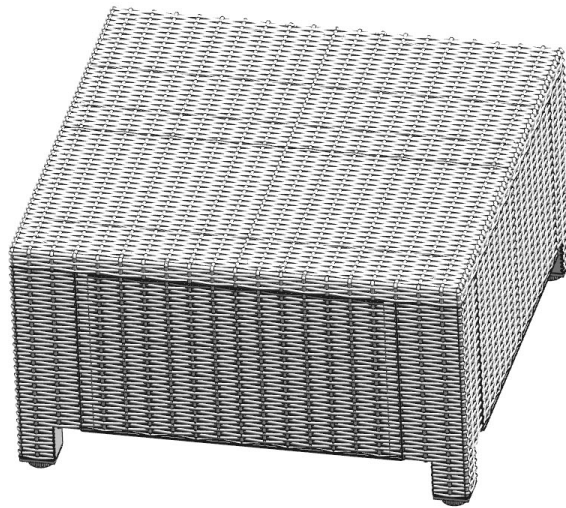

PART	DESCRIPTION	IMAGE	QUANTITY
SC-TP	Table Top		1
FP	Front Panel		4
CTR-LG	Coffee Table Legs		4

All Parts for this assembly are bagged and sealed with **PURPLE** tape!

ASSEMBLY

*Patent pending

4

5

6

7