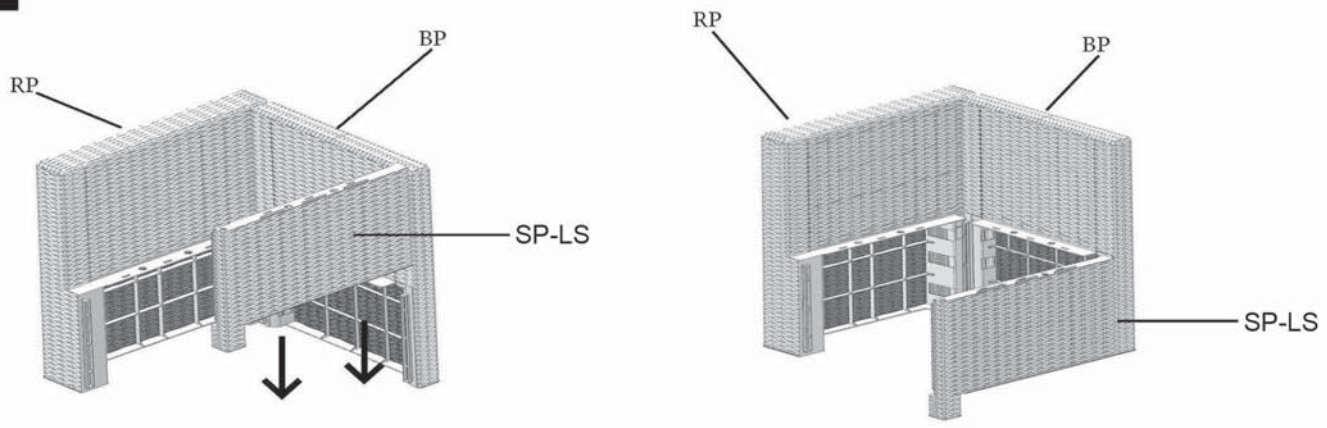

PART	DESCRIPTION	IMAGE	QUANTITY
SB	Seat Board		1
FP	Front Panel		1
BP	Back Panel		1
SP-LS	Left Side Panel		1
RP	Right Panel		1
FT-1	Foot		1
FT-32	Foot		1
FT-34	Foot		1

All parts for this assembly are bagged and sealed with **GREEN** Bag !

*Patent pending

ASSEMBLY

1

2

*Patent pending

3

4

5

*Patent pending

ARMLESS CHAIR ASSEMBLY PARTS

PART	DESCRIPTION	IMAGE	QUANTITY
SB	Seat Board		1
FP	Front Panel		1
BP	Back Panel		1
SP-LS	Left Side Panel		1
SP-RS	Right Side Panel		1
FT-1/FT-2	Foot		2

All parts for this assembly are bagged and sealed with **ORANGE** Bag!