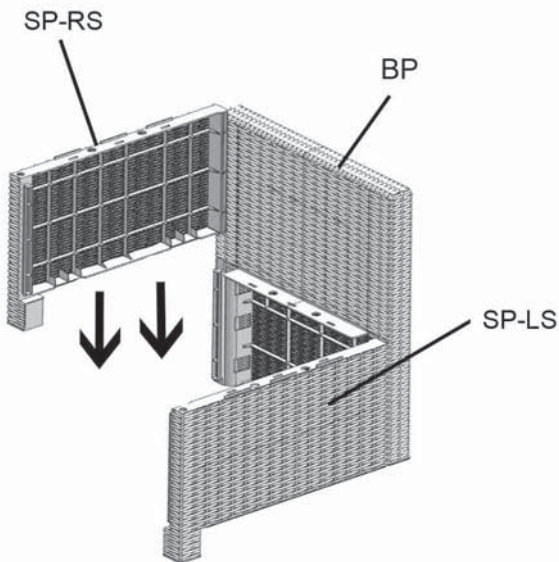

PART	DESCRIPTION	IMAGE	QUANTITY
SB	Seat Board		1
FP	Front Panel		1
BP	Back Panel		1
SP-LS	Left Side Panel		1
RP	Right Panel		1
FT-1	Foot		1
FT-32	Foot		1
FT-34	Foot		1

All parts for this assembly are bagged and sealed with **GREEN** Bag !

*Patent pending

ARMLESS CHAIR ASSEMBLY PARTS

PART	DESCRIPTION	IMAGE	QUANTITY
SB	Seat Board		1
FP	Front Panel		1
BP	Back Panel		1
SP-LS	Left Side Panel		1
SP-RS	Right Side Panel		1
FT-1/FT-2	Foot		2

All parts for this assembly are bagged and sealed with **ORANGE** Bag!

ASSEMBLY

1

2

3

4

5

*Patent pending

LEFT ARM CHAIR ASSEMBLY PARTS

PART	DESCRIPTION	IMAGE	QUANTITY
SB	Seat Board		1
FP	Front Panel		1
BP	Back Panel		1
SP-RS	Right Side Panel		1
LP	Left Arm Panel		1
FT-2	Foot		1
FT-31	Foot		1
FT-33	Foot		1

All parts for this assembly are bagged and sealed with **RED** Bag !