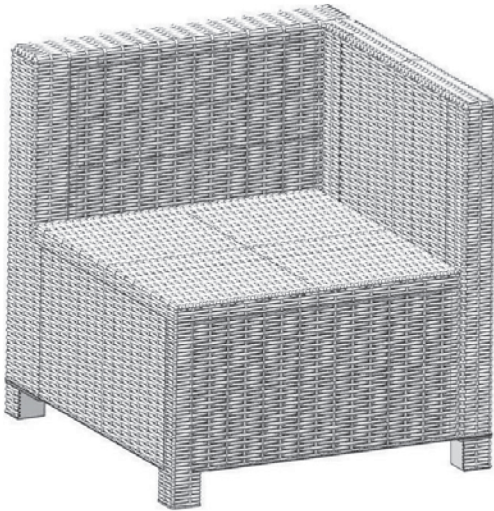

ASSEMBLY INSTRUCTIONS

Do not break the bag without reading this manual !

L-SHAPE SETS WITH CUSHIONS*

**SCAN FOR ASSEMBLY VIDEO AND ONLINE
INSTRUCTION MANUAL**

This L shape sofa includes the following:

1 Right Arm Chair

1 Left Arm Chair

1 Armless Chair

1 Rectangular Coffee Table

1 Ottoman

6+1

Cushions and Covers: it contains 1 large cushion & Cover for Ottoman bagged in purple color

4 Clips

RIGHT ARM CHAIR ASSEMBLY PARTS

PART	DESCRIPTION	IMAGE	QUANTITY
SB	Seat Board		1
FP	Front Panel		1
BP	Back Panel		1
SP-LS	Left Side Panel		1
RP	Right Panel		1
FT-1	Foot		1
FT-32	Foot		1
FT-34	Foot		1

All parts for this assembly are bagged and sealed with **GREEN** Bag !

PART	DESCRIPTION	IMAGE	QUANTITY
SB	Seat Board		1
FP	Front Panel		1
BP	Back Panel		1
SP-RS	Right Side Panel		1
LP	Left Arm Panel		1
FT-2	Foot		1
FT-31	Foot		1
FT-33	Foot		1

All parts for this assembly are bagged and sealed with **RED** Bag !