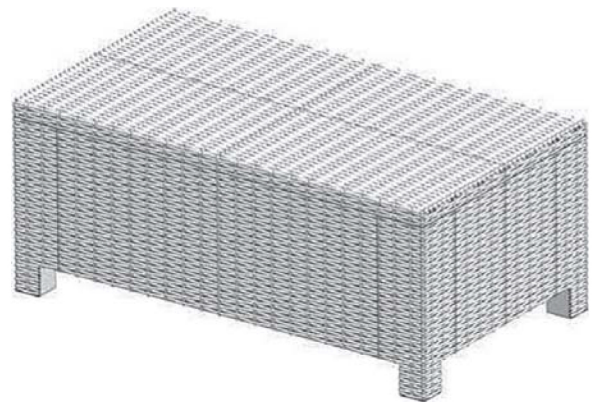

ASSEMBLY INSTRUCTIONS

Do not break the bag without reading this manual !

L-SHAPE SETS WITH CUSHIONS*

**SCAN FOR ASSEMBLY VIDEO AND ONLINE
INSTRUCTION MANUAL**

This L shape sofa includes the following:

1 Right Arm Chair

1 Left Arm Chair

1 Armless Chair

1 Rectangular Coffee Table

1 Ottoman

6+1

Cushions and Covers: it contains 1 large cushion & Cover for Ottoman bagged in purple color

4 Clips

RIGHT ARM CHAIR ASSEMBLY PARTS

PART	DESCRIPTION	IMAGE	QUANTITY
SB	Seat Board		1
FP	Front Panel		1
BP	Back Panel		1
SP-LS	Left Side Panel		1
RP	Right Panel		1
FT-1	Foot		1
FT-32	Foot		1
FT-34	Foot		1

All parts for this assembly are bagged and sealed with **GREEN** Bag !

PART	DESCRIPTION	IMAGE	QUANTITY
SB	Seat Board		1
FP	Front Panel		1
BP	Back Panel		1
SP-RS	Right Side Panel		1
LP	Left Arm Panel		1
FT-2	Foot		1
FT-31	Foot		1
FT-33	Foot		1

All parts for this assembly are bagged and sealed with **RED** Bag !