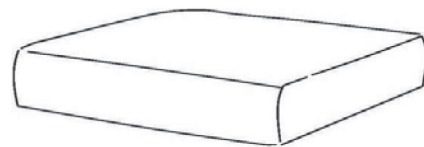

ASSEMBLY INSTRUCTIONS

Do not break the bag without reading this manual !

L-SHAPE SETS WITH CUSHIONS*

**SCAN FOR ASSEMBLY VIDEO AND ONLINE
INSTRUCTION MANUAL**

This L shape sofa includes the following:

1 Right Arm Chair

1 Left Arm Chair

1 Armless Chair

1 Rectangular Coffee Table

1 Ottoman

6+1

Cushions and Covers: it contains 1 large cushion & Cover for Ottoman bagged in purple color

4 Clips

RIGHT ARM CHAIR ASSEMBLY PARTS

PART	DESCRIPTION	IMAGE	QUANTITY
SB	Seat Board		1
FP	Front Panel		1
BP	Back Panel		1
SP-LS	Left Side Panel		1
RP	Right Panel		1
FT-1	Foot		1
FT-32	Foot		1
FT-34	Foot		1

All parts for this assembly are bagged and sealed with **GREEN** Bag !