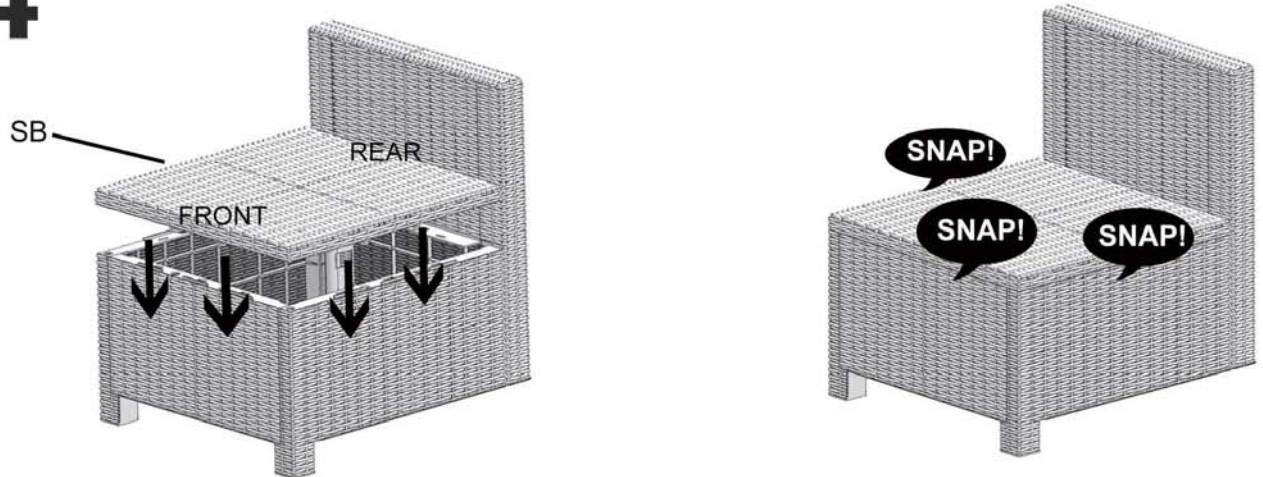

*Patent pending

ARMLESS CHAIR ASSEMBLY PARTS

PART	DESCRIPTION	IMAGE	QUANTITY
SB	Seat Board		1
FP	Front Panel		1
BP	Back Panel		1
SP-LS	Left Side Panel		1
SP-RS	Right Side Panel		1
FT-1/FT-2	Foot		2

All parts for this assembly are bagged and sealed with **ORANGE** Bag!

ASSEMBLY

1

2

3

4

5

*Patent pending

LEFT ARM CHAIR ASSEMBLY PARTS

PART	DESCRIPTION	IMAGE	QUANTITY
SB	Seat Board		1
FP	Front Panel		1
BP	Back Panel		1
SP-RS	Right Side Panel		1
LP	Left Arm Panel		1
FT-2	Foot		1
FT-31	Foot		1
FT-33	Foot		1

All parts for this assembly are bagged and sealed with **RED** Bag !