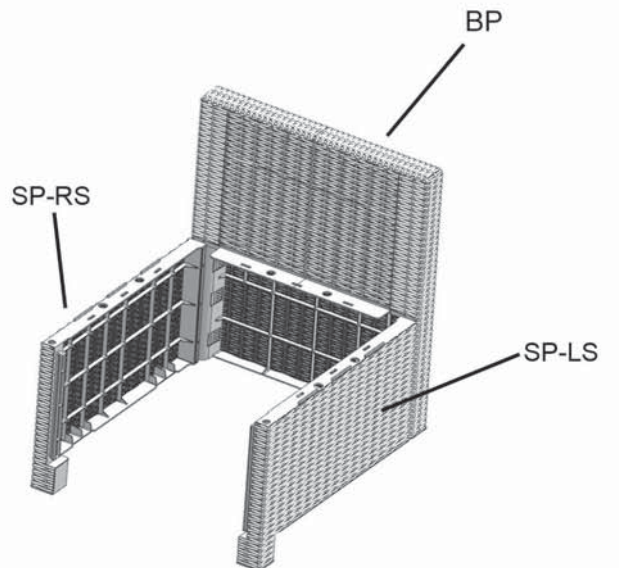

PART	DESCRIPTION	IMAGE	QUANTITY
SB	Seat Board		1
FP	Front Panel		1
BP	Back Panel		1
SP-LS	Left Side Panel		1
RP	Right Panel		1
FT-1	Foot		1
FT-32	Foot		1
FT-34	Foot		1

All parts for this assembly are bagged and sealed with **GREEN** Bag !

*Patent pending

ARMLESS CHAIR ASSEMBLY PARTS

PART	DESCRIPTION	IMAGE	QUANTITY
SB	Seat Board		1
FP	Front Panel		1
BP	Back Panel		1
SP-LS	Left Side Panel		1
SP-RS	Right Side Panel		1
FT-1/FT-2	Foot		2

All parts for this assembly are bagged and sealed with **ORANGE** Bag!

ASSEMBLY

1

2

3

4

5

*Patent pending

LEFT ARM CHAIR ASSEMBLY PARTS

PART	DESCRIPTION	IMAGE	QUANTITY
SB	Seat Board		1
FP	Front Panel		1
BP	Back Panel		1
SP-RS	Right Side Panel		1
LP	Left Arm Panel		1
FT-2	Foot		1
FT-31	Foot		1
FT-33	Foot		1

All parts for this assembly are bagged and sealed with **RED** Bag !