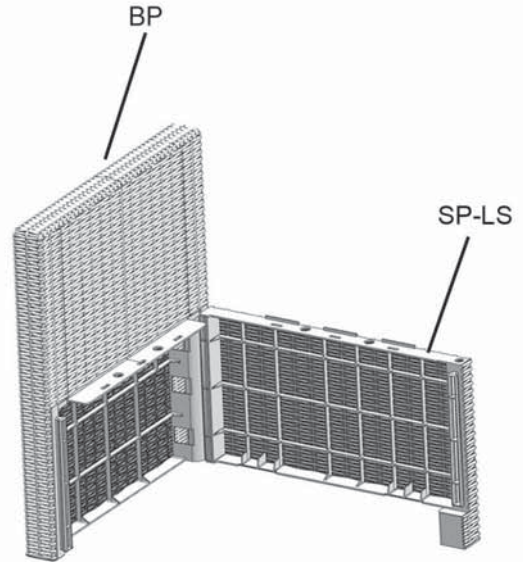

PART	DESCRIPTION	IMAGE	QUANTITY
SB	Seat Board		1
FP	Front Panel		1
BP	Back Panel		1
SP-LS	Left Side Panel		1
RP	Right Panel		1
FT-1	Foot		1
FT-32	Foot		1
FT-34	Foot		1

All parts for this assembly are bagged and sealed with **GREEN** Bag !

*Patent pending

ARMLESS CHAIR ASSEMBLY PARTS

PART	DESCRIPTION	IMAGE	QUANTITY
SB	Seat Board		1
FP	Front Panel		1
BP	Back Panel		1
SP-LS	Left Side Panel		1
SP-RS	Right Side Panel		1
FT-1/FT-2	Foot		2

All parts for this assembly are bagged and sealed with **ORANGE** Bag!

ASSEMBLY

1

2

3

4

5

*Patent pending

LEFT ARM CHAIR ASSEMBLY PARTS

PART	DESCRIPTION	IMAGE	QUANTITY
SB	Seat Board		1
FP	Front Panel		1
BP	Back Panel		1
SP-RS	Right Side Panel		1
LP	Left Arm Panel		1
FT-2	Foot		1
FT-31	Foot		1
FT-33	Foot		1

All parts for this assembly are bagged and sealed with **RED** Bag !