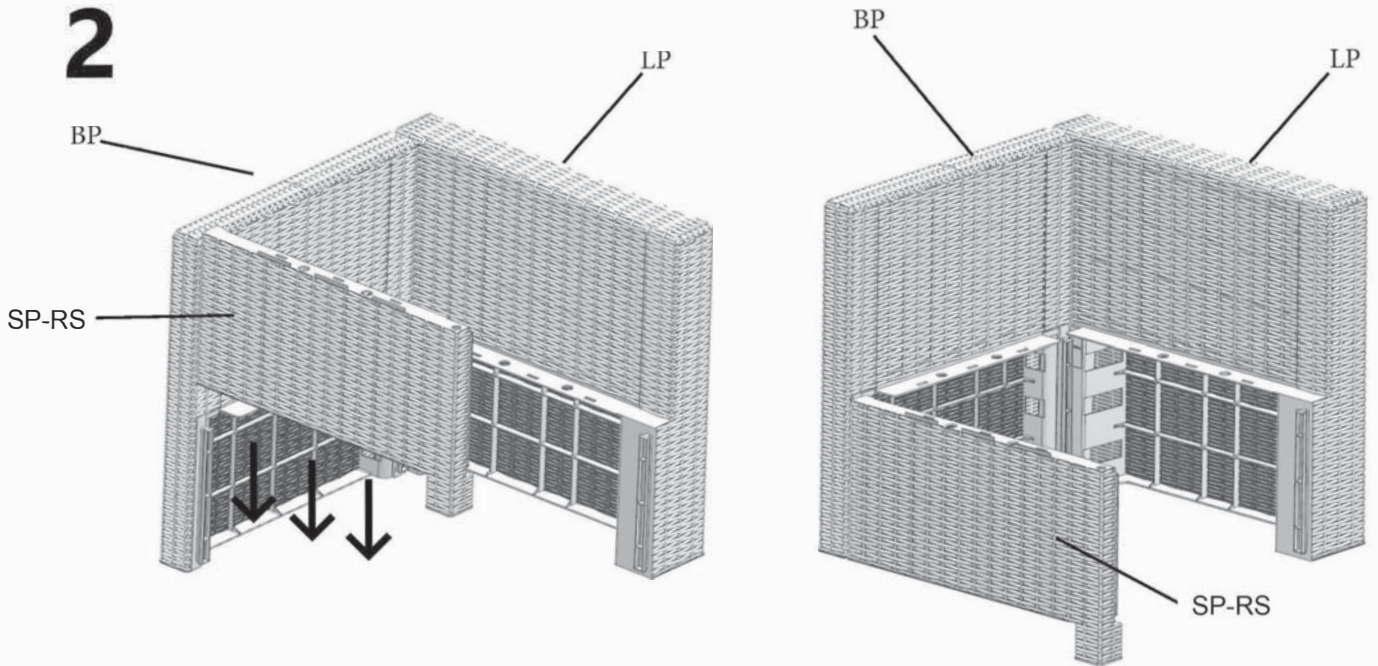

PART	DESCRIPTION	IMAGE	QUANTITY
SB	Seat Board		1
FP	Front Panel		1
BP	Back Panel		1
SP-RS	Right Side Panel		1
LP	Left Arm Panel		1
FT-2	Foot		1
FT-31	Foot		1
FT-33	Foot		1

All parts for this assembly are bagged and sealed with **RED** Bag !

*Patent pending

1

2

*Patent pending

3

4

5

*Patent pending