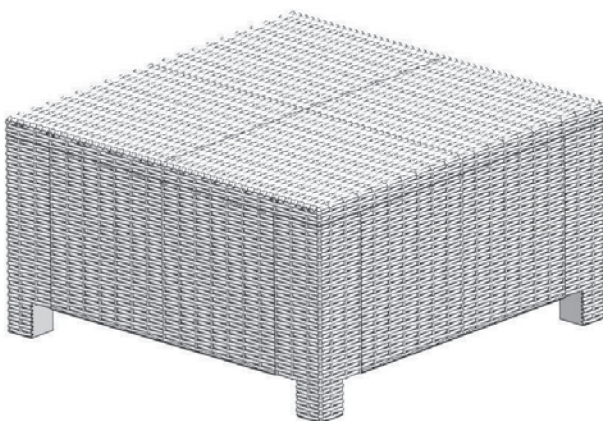

ASSEMBLY INSTRUCTIONS

Do not break the bag without reading this manual !

L-SHAPE SETS WITH CUSHIONS*

**SCAN FOR ASSEMBLY VIDEO AND ONLINE
INSTRUCTION MANUAL**

This L shape sofa includes the following:

1 Right Arm Chair

1 Left Arm Chair

1 Armless Chair

1 Rectangular Coffee Table

1 Ottoman

6+1

Cushions and Covers: it contains 1 large cushion & Cover for Ottoman bagged in purple color

4 Clips

RIGHT ARM CHAIR ASSEMBLY PARTS

PART	DESCRIPTION	IMAGE	QUANTITY
SB	Seat Board		1
FP	Front Panel		1
BP	Back Panel		1
SP-LS	Left Side Panel		1
RP	Right Panel		1
FT-1	Foot		1
FT-32	Foot		1
FT-34	Foot		1

All parts for this assembly are bagged and sealed with **GREEN** Bag !

PART	DESCRIPTION	IMAGE	QUANTITY
SB	Seat Board		1
FP	Front Panel		1
BP	Back Panel		1
SP-RS	Right Side Panel		1
LP	Left Arm Panel		1
FT-2	Foot		1
FT-31	Foot		1
FT-33	Foot		1

All parts for this assembly are bagged and sealed with **RED** Bag !