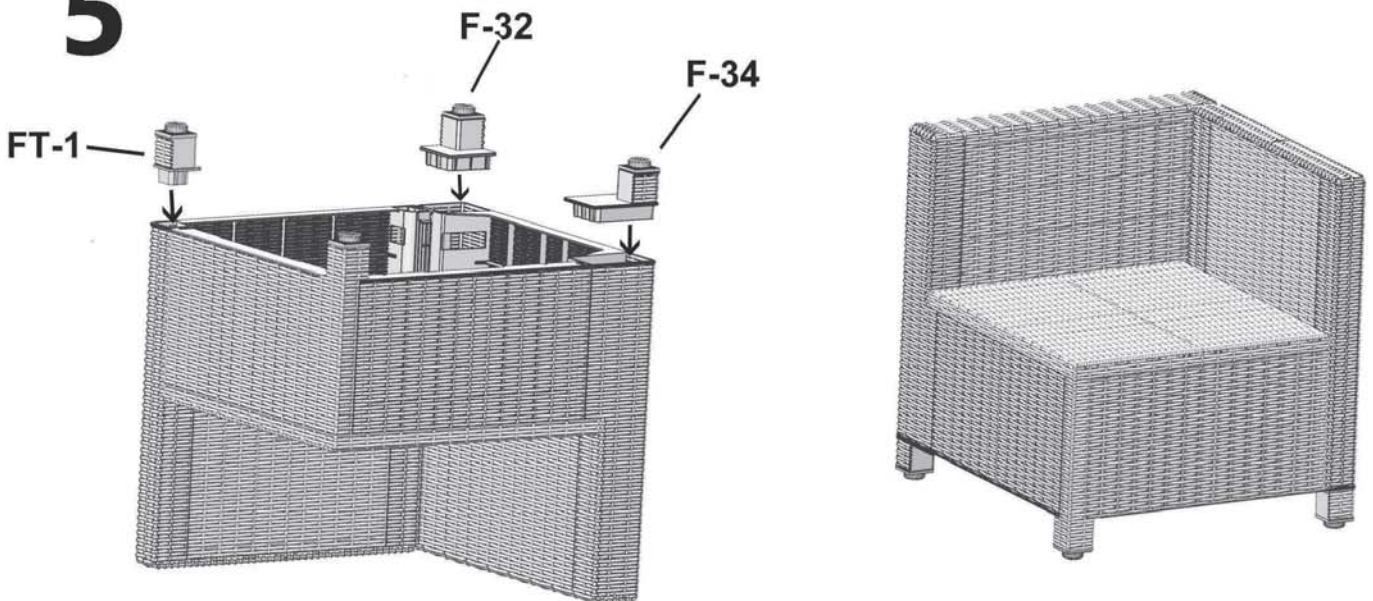

PART	DESCRIPTION	IMAGE	QUANTITY
SB	Seat Board		1
FP	Front Panel		1
BP	Back Panel		1
SP-LS	Left Side Panel		1
RP	Right Panel		1
FT-1	Foot		1
FT-32	Foot		1
FT-34	Foot		1

All parts for this assembly are bagged and sealed with **GREEN** Bag !

*Patent pending

ASSEMBLY

1

2

*Patent pending

3

4

5

*Patent pending

ARMLESS CHAIR ASSEMBLY PARTS

PART	DESCRIPTION	IMAGE	QUANTITY
SB	Seat Board		1
FP	Front Panel		1
BP	Back Panel		1
SP-LS	Left Side Panel		1
SP-RS	Right Side Panel		1
FT-1/FT-2	Foot		2

All parts for this assembly are bagged and sealed with **ORANGE** Bag!

PART	DESCRIPTION	IMAGE	QUANTITY
SB	Seat Board		1
FP	Front Panel		1
BP	Back Panel		1
SP-RS	Right Side Panel		1
LP	Left Arm Panel		1
FT-2	Foot		1
FT-31	Foot		1
FT-33	Foot		1

All parts for this assembly are bagged and sealed with **RED** Bag !