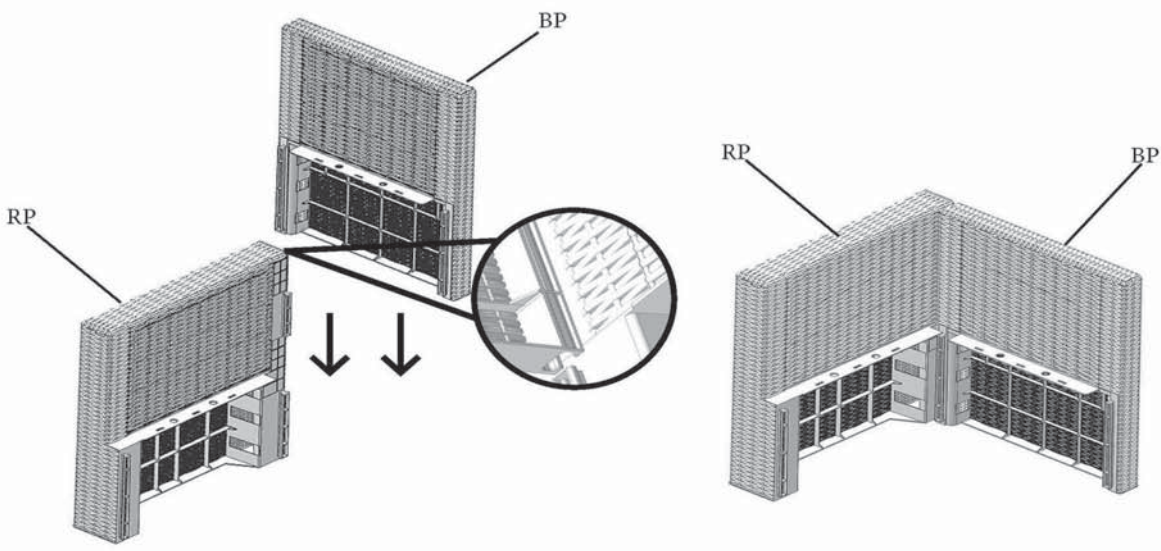

ASSEMBLY

1

2

*Patent pending