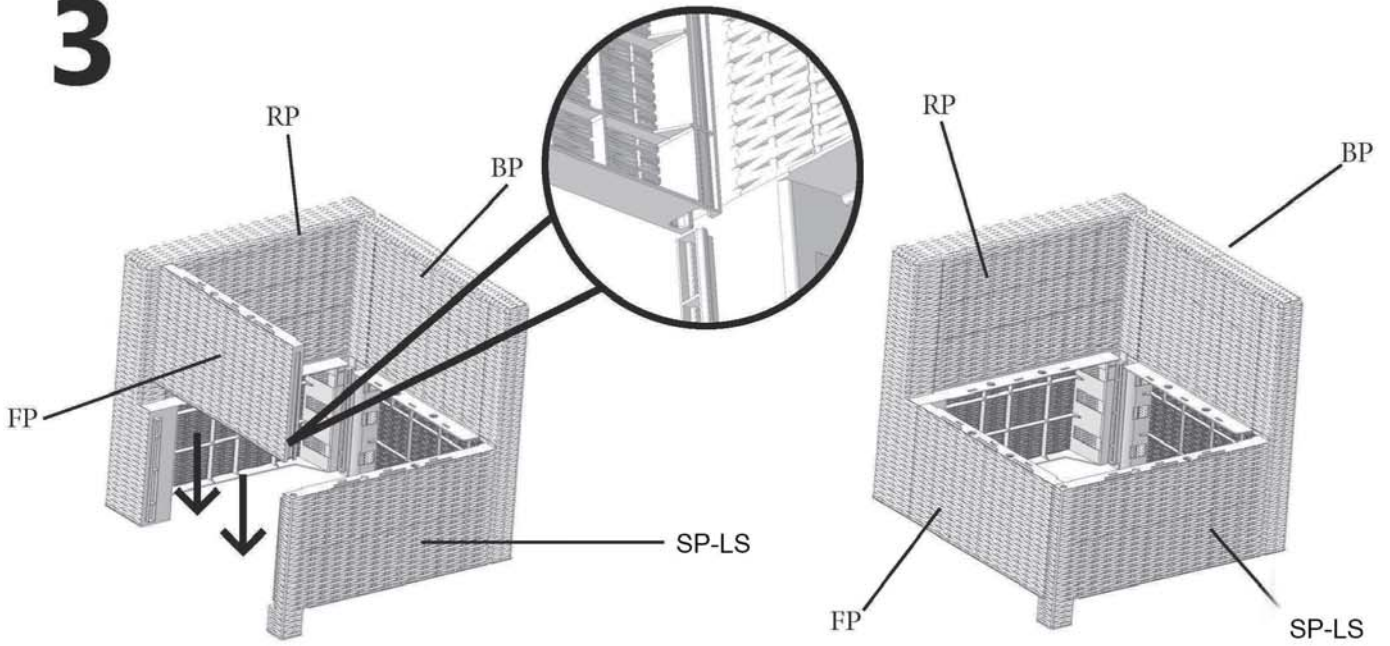

PART	DESCRIPTION	IMAGE	QUANTITY
SB	Seat Board		1
FP	Front Panel		1
BP	Back Panel		1
SP-LS	Left Side Panel		1
RP	Right Panel		1
FT-1	Foot		1
FT-32	Foot		1
FT-34	Foot		1

All parts for this assembly are bagged and sealed with **GREEN** Bag !

*Patent pending

ASSEMBLY

1

2

*Patent pending

3

4

5

*Patent pending

ARMLESS CHAIR ASSEMBLY PARTS

PART	DESCRIPTION	IMAGE	QUANTITY
SB	Seat Board		1
FP	Front Panel		1
BP	Back Panel		1
SP-LS	Left Side Panel		1
SP-RS	Right Side Panel		1
FT-1/FT-2	Foot		2

All parts for this assembly are bagged and sealed with **ORANGE** Bag!