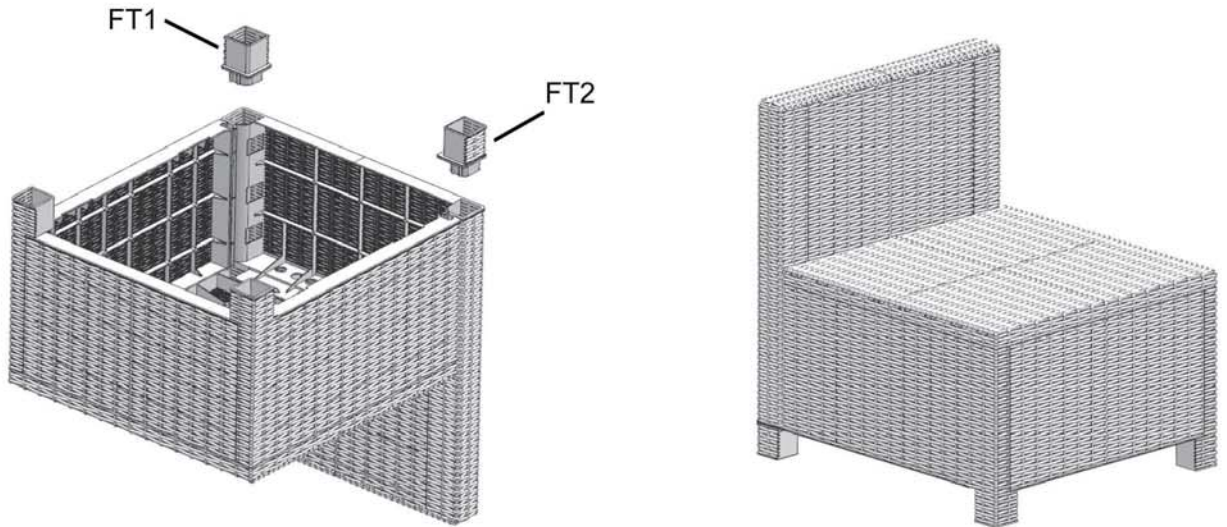

*Patent pending

ARMLESS CHAIR ASSEMBLY PARTS

PART	DESCRIPTION	IMAGE	QUANTITY
SB	Seat Board		1
FP	Front Panel		1
BP	Back Panel		1
SP-LS	Left Side Panel		1
SP-RS	Right Side Panel		1
FT-1/FT-2	Foot		2

All parts for this assembly are bagged and sealed with **ORANGE** Bag!

ASSEMBLY

1

2

3

4

5

*Patent pending

LEFT ARM CHAIR ASSEMBLY PARTS

PART	DESCRIPTION	IMAGE	QUANTITY
SB	Seat Board		1
FP	Front Panel		1
BP	Back Panel		1
SP-RS	Right Side Panel		1
LP	Left Arm Panel		1
FT-2	Foot		1
FT-31	Foot		1
FT-33	Foot		1

All parts for this assembly are bagged and sealed with **RED** Bag !