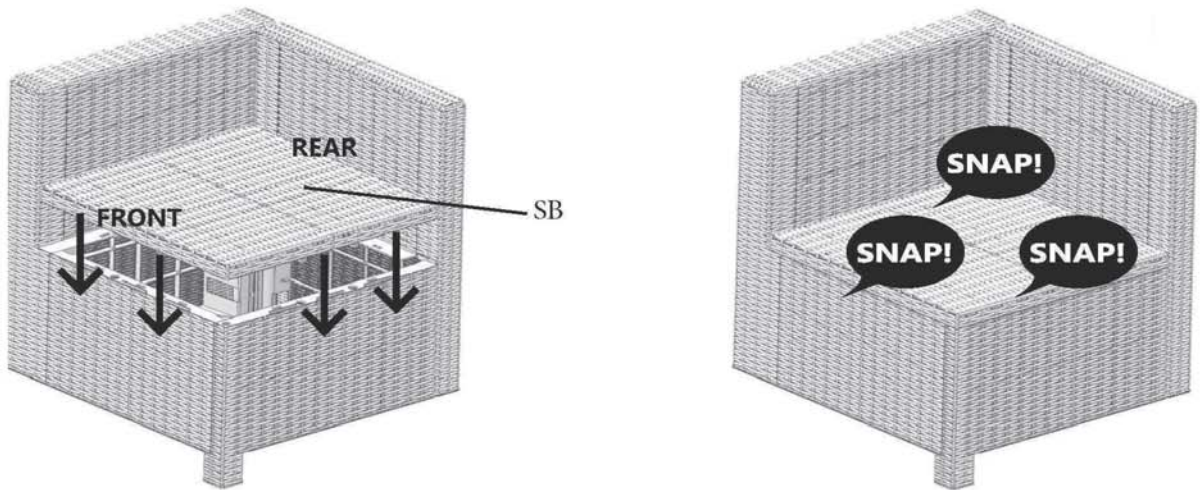

PART	DESCRIPTION	IMAGE	QUANTITY
SB	Seat Board		1
FP	Front Panel		1
BP	Back Panel		1
SP-LS	Left Side Panel		1
RP	Right Panel		1
FT-1	Foot		1
FT-32	Foot		1
FT-34	Foot		1

All parts for this assembly are bagged and sealed with **GREEN** Bag !

*Patent pending

ASSEMBLY

1

2

*Patent pending

3

4

5

*Patent pending

ARMLESS CHAIR ASSEMBLY PARTS

PART	DESCRIPTION	IMAGE	QUANTITY
SB	Seat Board		1
FP	Front Panel		1
BP	Back Panel		1
SP-LS	Left Side Panel		1
SP-RS	Right Side Panel		1
FT-1/FT-2	Foot		2

All parts for this assembly are bagged and sealed with **ORANGE** Bag!