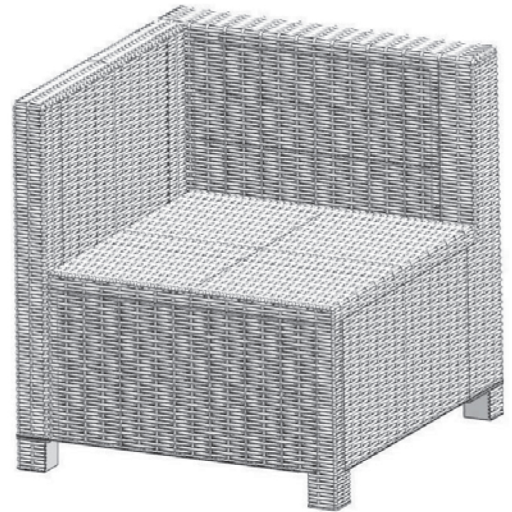

ASSEMBLY INSTRUCTIONS

Do not break the bag without reading this manual !

L-SHAPE SETS WITH CUSHIONS*

**SCAN FOR ASSEMBLY VIDEO AND ONLINE
INSTRUCTION MANUAL**

This L shape sofa includes the following:

1 Right Arm Chair

1 Left Arm Chair

1 Armless Chair

1 Rectangular Coffee Table

1 Ottoman

6+1

Cushions and Covers: it contains 1 large cushion & Cover for Ottoman bagged in purple color

4 Clips

RIGHT ARM CHAIR ASSEMBLY PARTS

PART	DESCRIPTION	IMAGE	QUANTITY
SB	Seat Board		1
FP	Front Panel		1
BP	Back Panel		1
SP-LS	Left Side Panel		1
RP	Right Panel		1
FT-1	Foot		1
FT-32	Foot		1
FT-34	Foot		1

All parts for this assembly are bagged and sealed with **GREEN** Bag !

PART	DESCRIPTION	IMAGE	QUANTITY
SB	Seat Board		1
FP	Front Panel		1
BP	Back Panel		1
SP-RS	Right Side Panel		1
LP	Left Arm Panel		1
FT-2	Foot		1
FT-31	Foot		1
FT-33	Foot		1

All parts for this assembly are bagged and sealed with **RED** Bag !