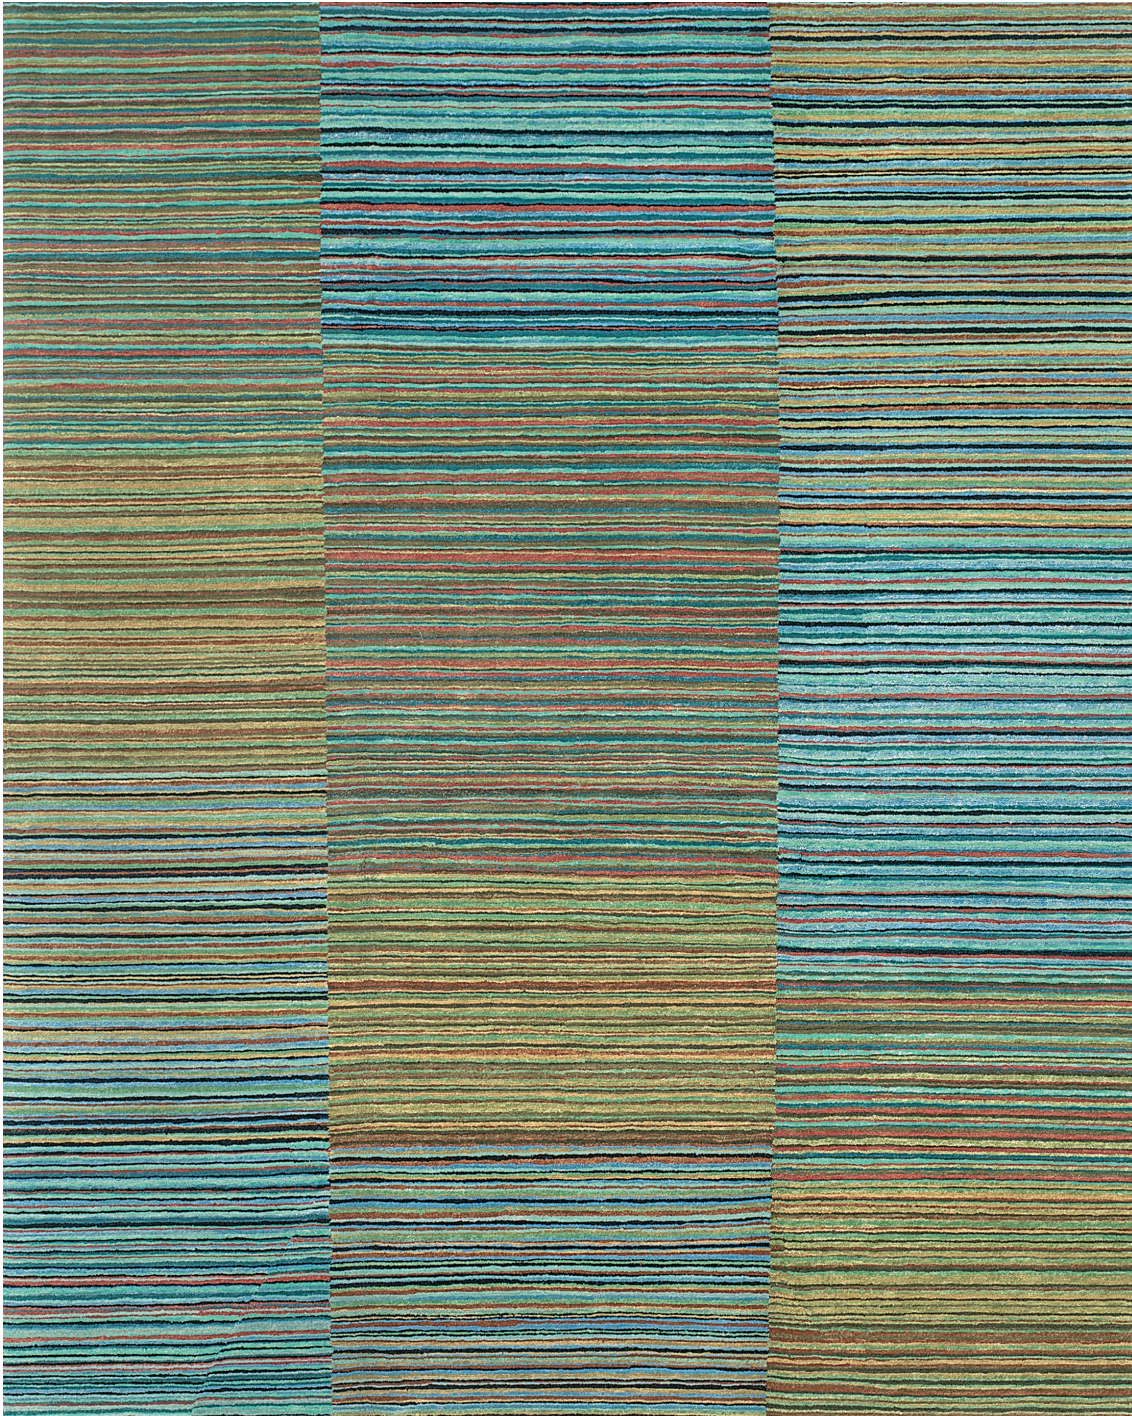

SPECTRUM KOTANA
100% WOOL

MODERN

CALYPSO 818 245

TUFENKIAN

ARTISAN CARPETS

Standard rug sizes available: 3 x 5, 6 x 9, 8 x 10, 9 x 12, 10 x 14 and 12 x 16. Many designs are also available in standard 4 x 6 and 13 x 18 sizes, as well as in runners, squares and rounds. Due to the nature of our handmade products and printed materials, the finished standard size and color of each rug may vary slightly. Inquire with your Sales Associate for more details, or take advantage of the Tufenkian Custom Program to meet your exact specifications. *Rug pictured is an 8 x 10 design.* ©Tufenkian Import/Export Ventures, Inc.