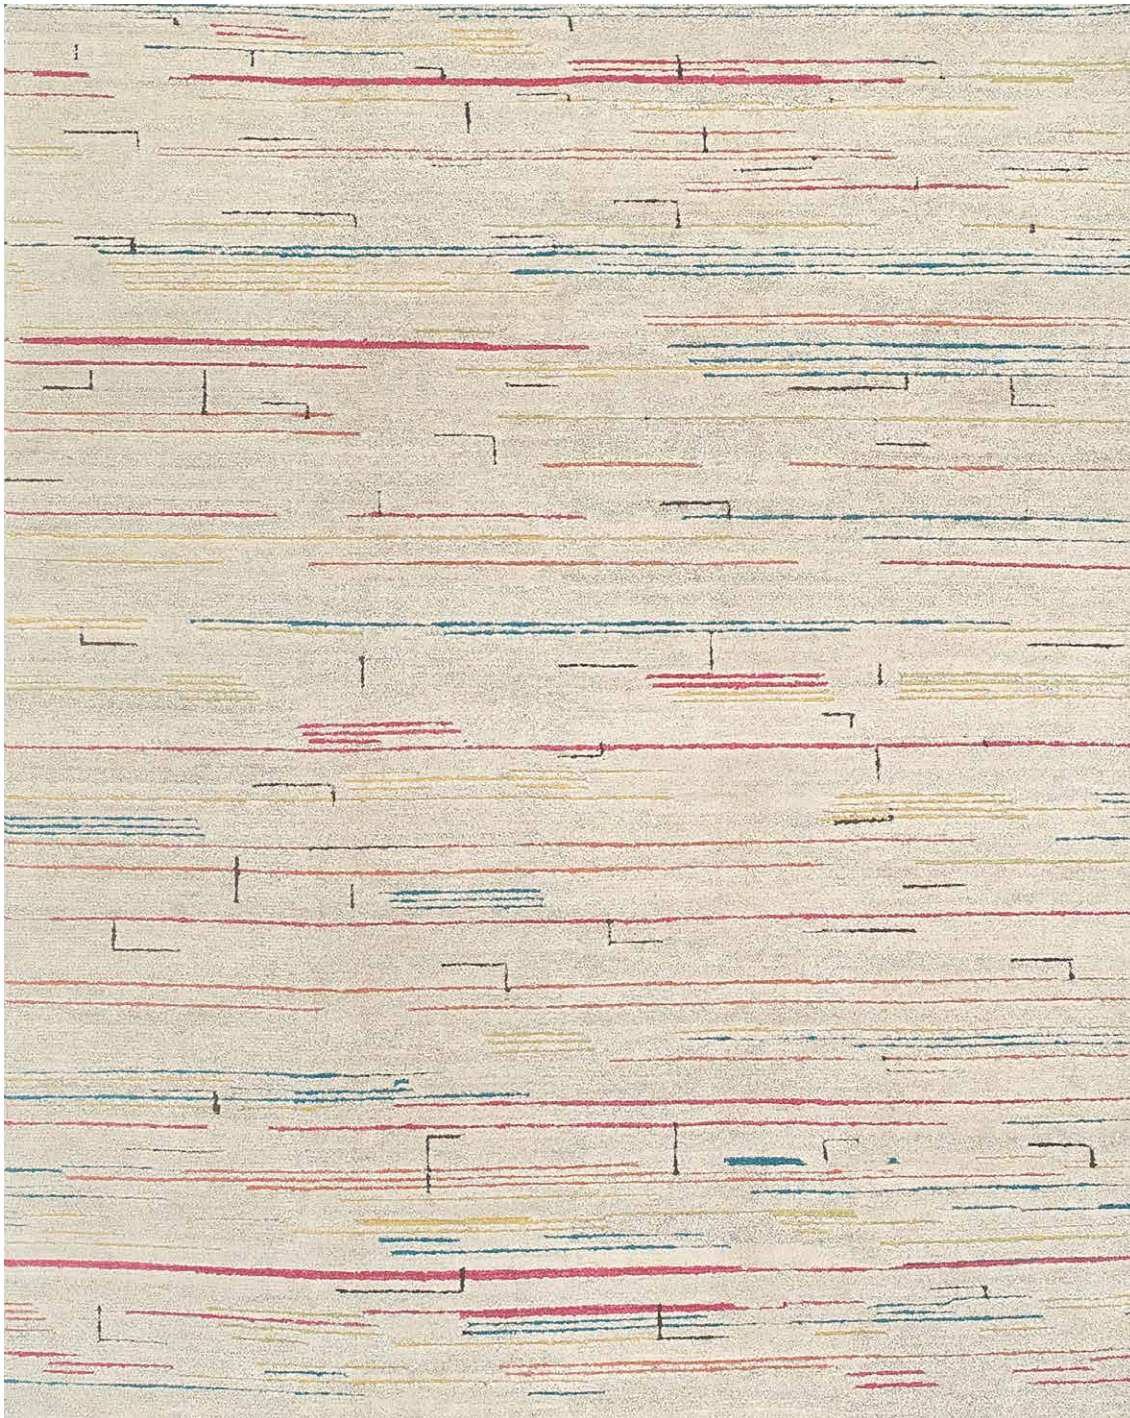

# FRAGMENT

LAMA  
WOOL & HEMP

MODERN

LIGHT LK6 27/H

## TUFENKIAN

ARTISAN CARPETS

Standard rug sizes available: 3 x 5, 6 x 9, 8 x 10, 9 x 12, 10 x 14 and 12 x 16. Many designs are also available in standard 4 x 6 and 13 x 18 sizes, as well as in runners, squares and rounds. Due to the nature of our handmade products and printed materials, the finished standard size and color of each rug may vary slightly. Inquire with your Sales Associate for more details, or take advantage of the Tufenkian Custom Program to meet your exact specifications. *Rug pictured is an 8 x 10 design.* ©Tufenkian Import/Export Ventures, Inc.