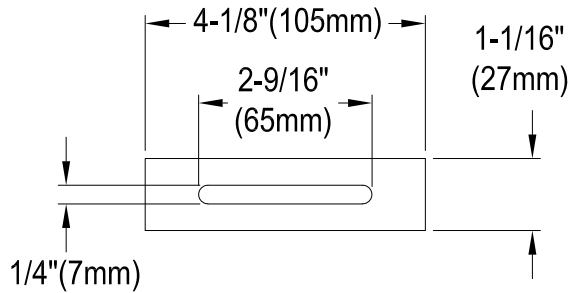

VTSQ512823

51" Freestanding Acrylic Tub With Drain

M12 x 65 (2 pcs)
M14 x 100 (4 pcs)

View B
(5:1)

Section A-A