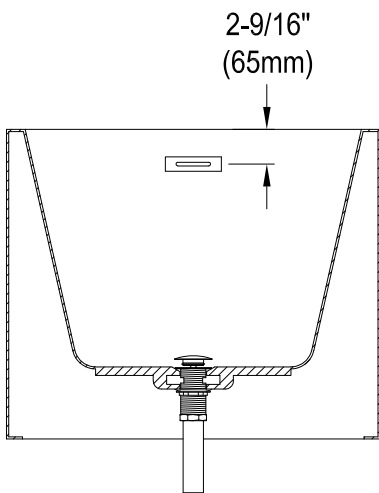

VTSQ512823

51" Freestanding Acrylic Tub With Drain

M12 x 65 (2 pcs)
M14 x 100 (4 pcs)

View B
(5:1)

Section A-A