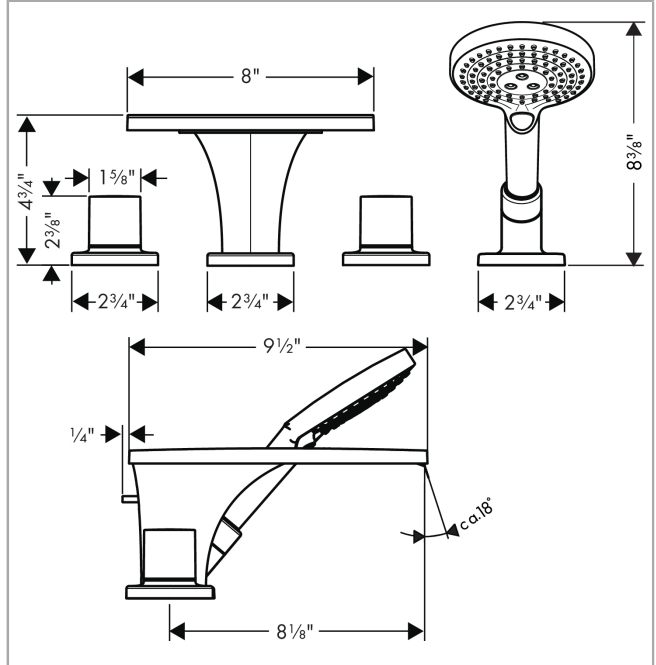

AXOR Massaud
Axor Massaud 4-Hole Roman Tub Set Trim
 Finishes : **chrome** Part no. : **18440001**

Description

Features

- Flow: 4.75 GPM
- 90° ceramic valves
- Tub spout with diverter

Comprised of

- Raindance Select S 120 AIR Green 3-Jet Handshower, 2.0 GPM (#04529USA)

Required accessories

- Rough, 4-Hole Roman Tub Set (#13444USA)

Item details

List Price \$ 2,370.00

Technology

Compliance

Product image

Scale drawing

AXOR Massaud
Axor Massaud 4-Hole Roman Tub Set Trim
Finishes : **chrome** Part no. : **18440001**

Exploded drawing

Year of production: >06/13

AXOR Massaud
Axor Massaud 4-Hole Roman Tub Set Trim
 Finishes : **chrome** Part no. : **18440001**

Spare parts list

Year of production: >06/13

Pos.	Description	Part no.	Price	PU
1	spray former	97448000	-	1
2	plate for spout	98706000	-	1
3	escutcheon Ø 70 mm	98708000	-	1
4	selector assy	96775000	-	1
5	handle	18098000	-	1
6	escutcheon Ø 70 mm	97779000	-	1
7	filter packing	94246000	-	1
8	handshower	28509001	-	1
9	shower hose 2,00 m	94148000	-	1
10	set of non return valves DW 15	94074000	-	1
11	diverter knob	98707000	-	1
12	O-ring 12x2	98214000	-	1
13	O-ring 21x1,5	98219000	-	1
14	O-ring 11x2	98127000	-	1
15	guide tube	92214000	-	1
16	shower holder, assy	95996000	-	1
17	hose brake	98656000	-	1
18	O-Ring 28x2	98194000	-	1
a	spray former (special 8°)	95492000	-	1
b	escutcheon for shower holder	94052000	-	1