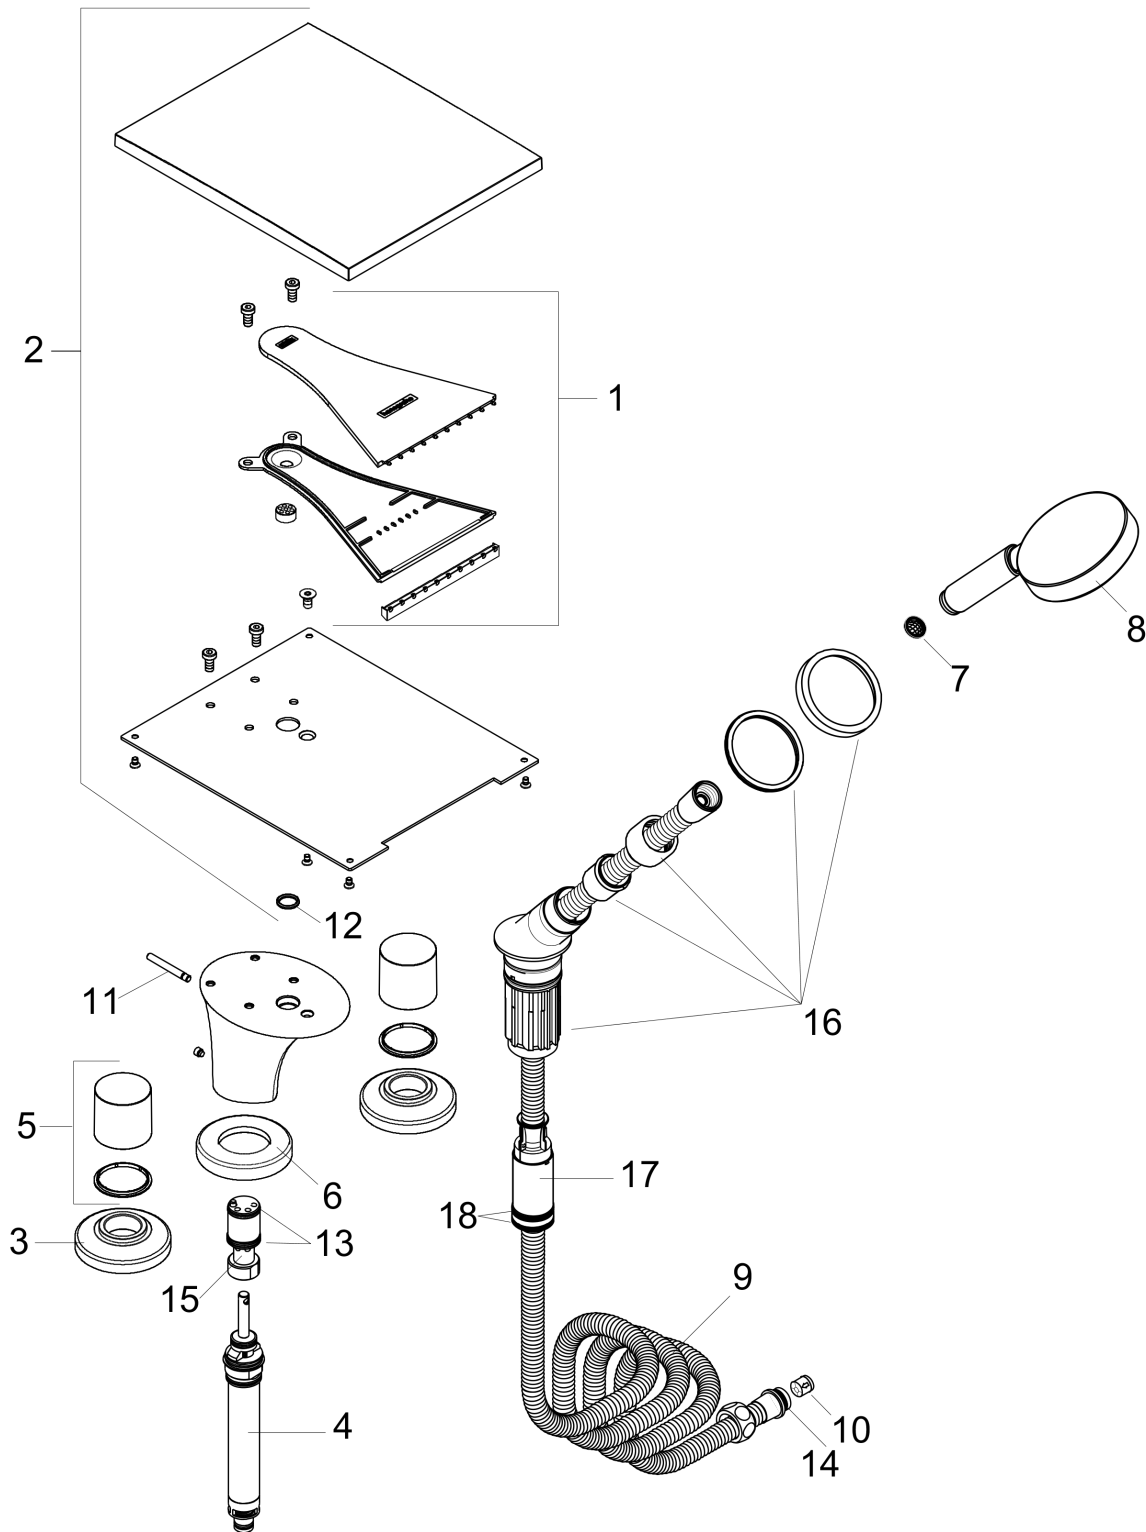

AXOR Massaud
Axor Massaud 4-Hole Roman Tub Set Trim
 Finishes : **chrome** Part no. : **18440001**

Description

Features

- Flow: 4.75 GPM
- 90° ceramic valves
- Tub spout with diverter

Comprised of

- Raindance Select S 120 AIR Green 3-Jet Handshower, 2.0 GPM (#04529USA)

Required accessories

- Rough, 4-Hole Roman Tub Set (#13444USA)

Item details

List Price \$ 2,370.00

Technology

Compliance

Product image

Scale drawing

AXOR Massaud
Axor Massaud 4-Hole Roman Tub Set Trim
Finishes : **chrome** Part no. : **18440001**

Exploded drawing

Year of production: >06/13

AXOR Massaud
Axor Massaud 4-Hole Roman Tub Set Trim
 Finishes : **chrome** Part no. : **18440001**

Spare parts list

Year of production: >06/13

Pos.	Description	Part no.	Price	PU
1	spray former	97448000	-	1
2	plate for spout	98706000	-	1
3	escutcheon Ø 70 mm	98708000	-	1
4	selector assy	96775000	-	1
5	handle	18098000	-	1
6	escutcheon Ø 70 mm	97779000	-	1
7	filter packing	94246000	-	1
8	handshower	28509001	-	1
9	shower hose 2,00 m	94148000	-	1
10	set of non return valves DW 15	94074000	-	1
11	diverter knob	98707000	-	1
12	O-ring 12x2	98214000	-	1
13	O-ring 21x1,5	98219000	-	1
14	O-ring 11x2	98127000	-	1
15	guide tube	92214000	-	1
16	shower holder, assy	95996000	-	1
17	hose brake	98656000	-	1
18	O-Ring 28x2	98194000	-	1
a	spray former (special 8°)	95492000	-	1
b	escutcheon for shower holder	94052000	-	1