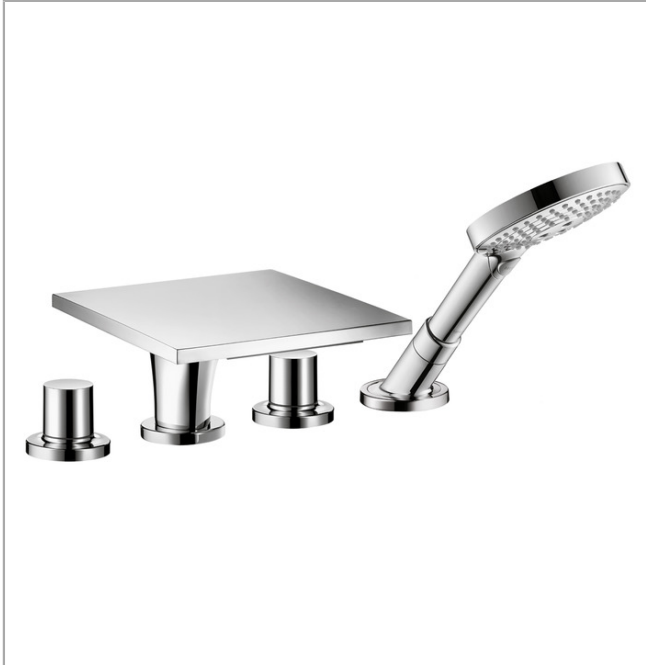

AXOR Massaud
Axor Massaud 4-Hole Roman Tub Set Trim
 Finishes : **chrome** Part no. : **18440001**

Description

Features

- Flow: 4.75 GPM
- 90° ceramic valves
- Tub spout with diverter

Comprised of

- Raindance Select S 120 AIR Green 3-Jet Handshower, 2.0 GPM (#04529USA)

Required accessories

- Rough, 4-Hole Roman Tub Set (#13444USA)

Item details

List Price \$ 2,370.00

Technology

Compliance

Product image

Scale drawing

AXOR Massaud
Axor Massaud 4-Hole Roman Tub Set Trim
Finishes : **chrome** Part no. : **18440001**

Exploded drawing

Year of production: >06/13

AXOR Massaud
Axor Massaud 4-Hole Roman Tub Set Trim
 Finishes : **chrome** Part no. : **18440001**

Spare parts list

Year of production: >06/13

Pos.	Description	Part no.	Price	PU
1	spray former	97448000	-	1
2	plate for spout	98706000	-	1
3	escutcheon Ø 70 mm	98708000	-	1
4	selector assy	96775000	-	1
5	handle	18098000	-	1
6	escutcheon Ø 70 mm	97779000	-	1
7	filter packing	94246000	-	1
8	handshower	28509001	-	1
9	shower hose 2,00 m	94148000	-	1
10	set of non return valves DW 15	94074000	-	1
11	diverter knob	98707000	-	1
12	O-ring 12x2	98214000	-	1
13	O-ring 21x1,5	98219000	-	1
14	O-ring 11x2	98127000	-	1
15	guide tube	92214000	-	1
16	shower holder, assy	95996000	-	1
17	hose brake	98656000	-	1
18	O-Ring 28x2	98194000	-	1
a	spray former (special 8°)	95492000	-	1
b	escutcheon for shower holder	94052000	-	1