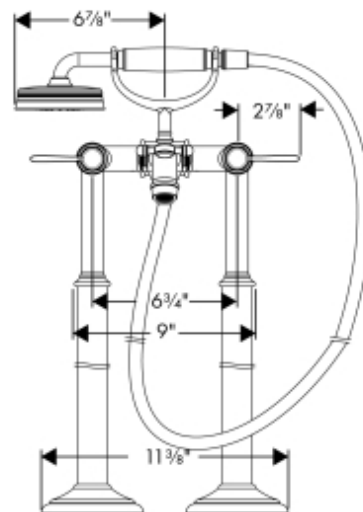

Product data sheet (PDF)

Axor Montreux Freestanding 2-Handle Tub Filler w/Lever Handles

Description

- Solid brass
- Mounts on floor beside tub
- Handshower: Full Spray with AIR-injection
- 90-degree ceramic cartridge
- Diverter for 1/2" handshower outlet
- 1/2" male NPT inlet
- Spout reach 9 3/8"
- 50" Metal hose
- Flow rate 5.8 GPM @ 44 PSI
- ADA Compliant
- Requires rough #16549181

Compliance

Finishes

Part no.

List Price

Finishes	Part no.	List Price
Chrome	16553001	\$ 3,049.00
Brushed Nickel	16553821	\$ 4,410.00
Polished Nickel	16553831	\$ 3,657.00

Product image

Scale drawing

Product data sheet (PDF)

Axor Montreux

Freestanding 2-Handle Tub Filler w/Lever Handles

Description

- Solid brass
- Mounts on floor beside tub
- Handshower: Full Spray with AIR-injection
- 90-degree ceramic cartridge
- Diverter for 1/2" handshower outlet
- 1/2" male NPT inlet
- Spout reach 9 3/8"
- 50" Metal hose
- Flow rate 5.8 GPM @ 44 PSI
- ADA Compliant
- Requires rough #16549181