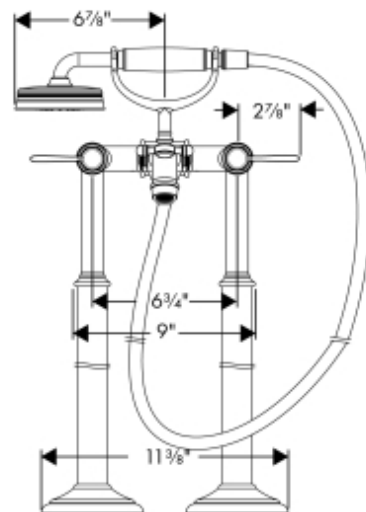

Product data sheet (PDF)

Axor Montreux Freestanding 2-Handle Tub Filler w/Lever Handles

Description

- Solid brass
- Mounts on floor beside tub
- Handshower: Full Spray with AIR-injection
- 90-degree ceramic cartridge
- Diverter for 1/2" handshower outlet
- 1/2" male NPT inlet
- Spout reach 9 3/8"
- 50" Metal hose
- Flow rate 5.8 GPM @ 44 PSI
- ADA Compliant
- Requires rough #16549181

Axor Montreux

Freestanding 2-Handle Tub Filler w/Lever Handles

Description

- Solid brass
- Mounts on floor beside tub
- Handshower: Full Spray with AIR-injection
- 90-degree ceramic cartridge
- Diverter for 1/2" handshower outlet
- 1/2" male NPT inlet
- Spout reach 9 3/8"
- 50" Metal hose
- Flow rate 5.8 GPM @ 44 PSI
- ADA Compliant
- Requires rough #16549181

Compliance

Finishes

Part no.

List Price

Finishes	Part no.	List Price
Chrome	16553001	\$ 3,049.00
Brushed Nickel	16553821	\$ 4,410.00
Polished Nickel	16553831	\$ 3,657.00

Product image

Scale drawing

Product data sheet (PDF)