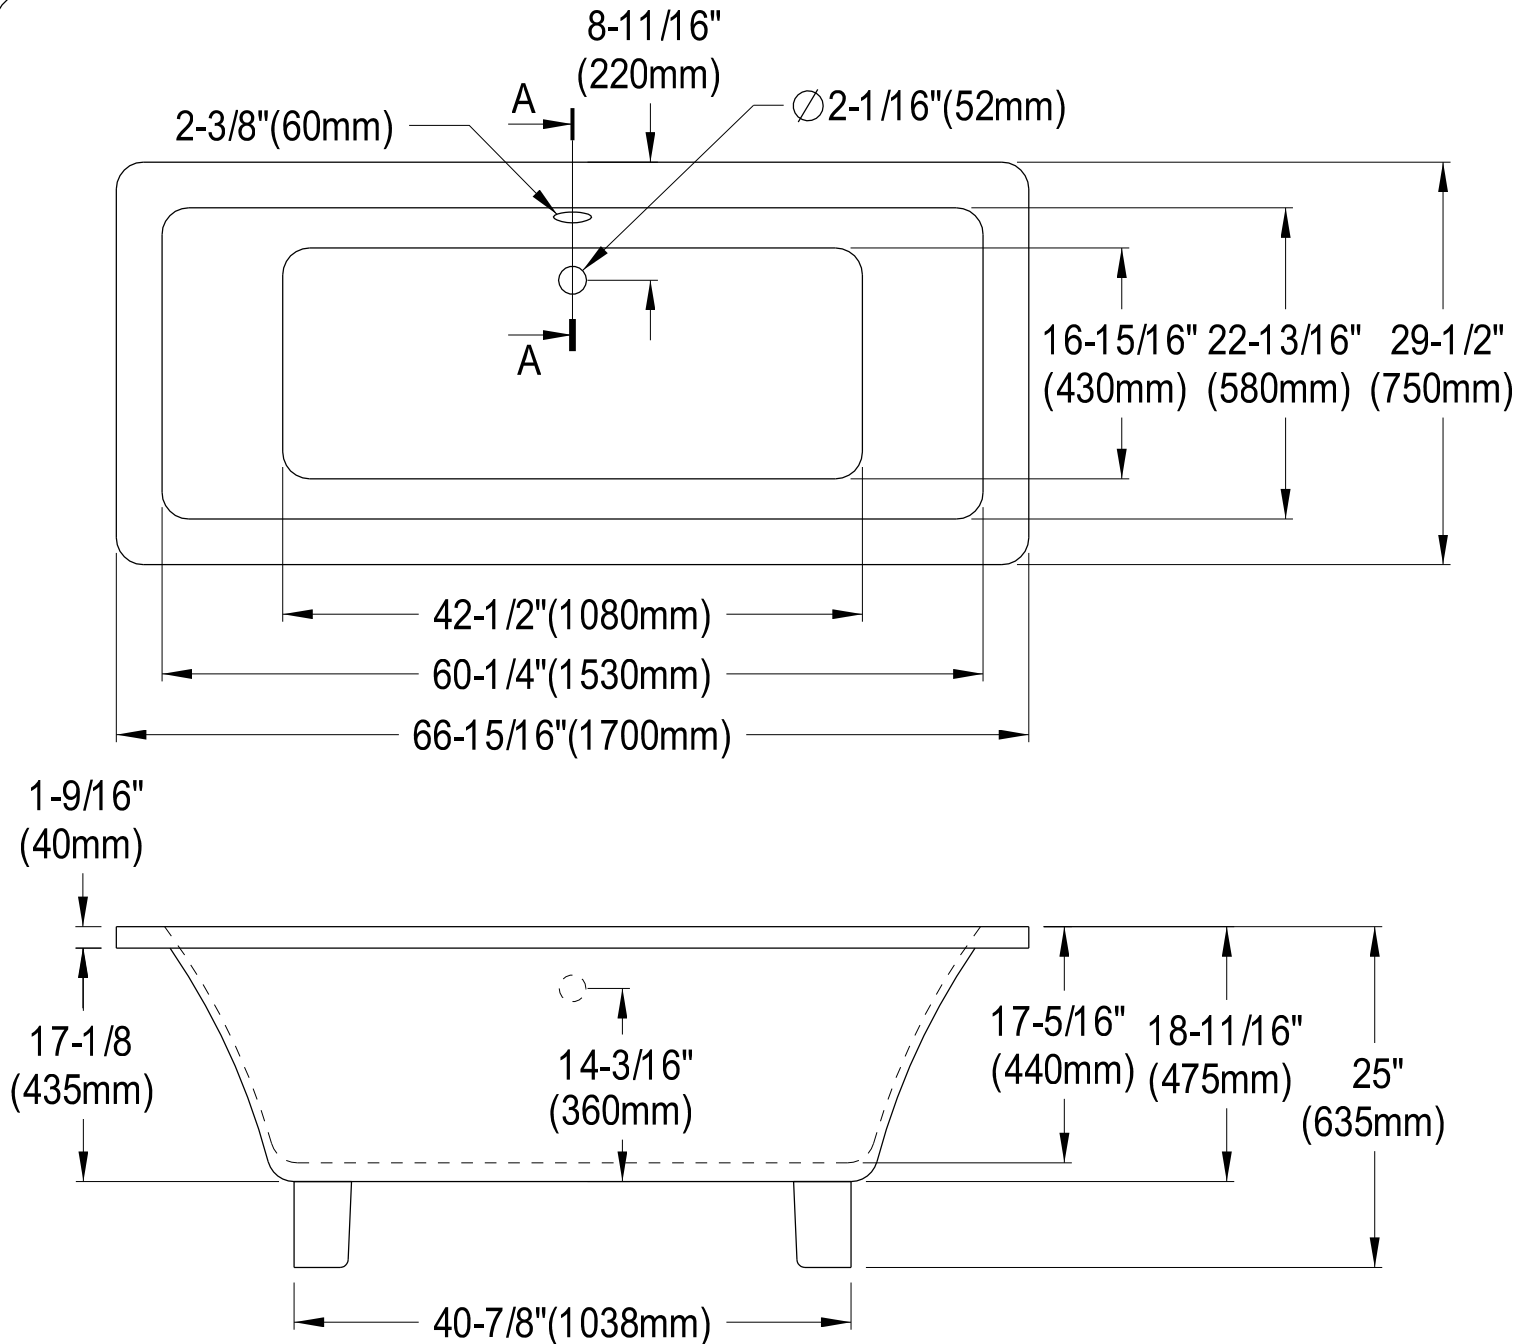

VTSQ673018A1,2,5,6,8

67" Square Acrylic Tub No Drillings

Section A-A