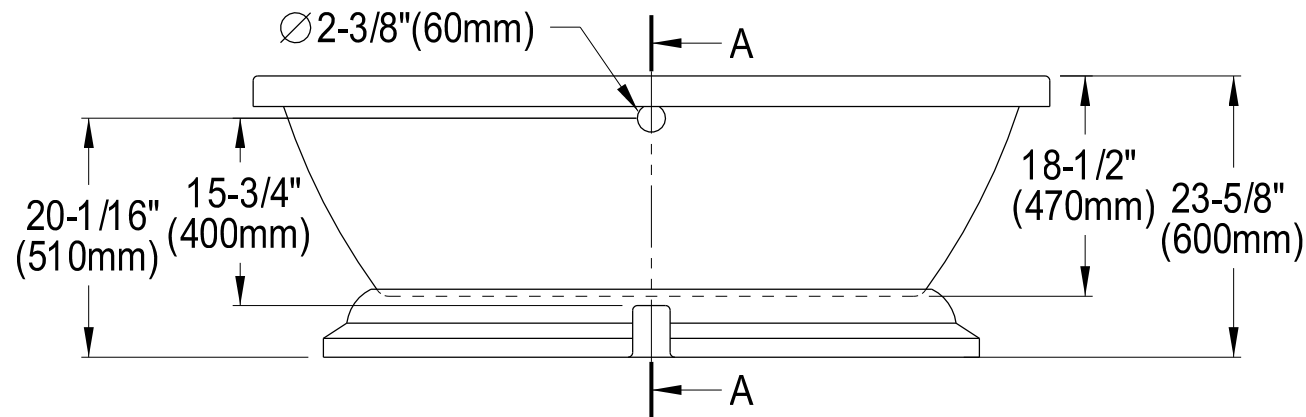

VTPE672824P

67" Acrylic Pedestal Bathtub

Section A-A