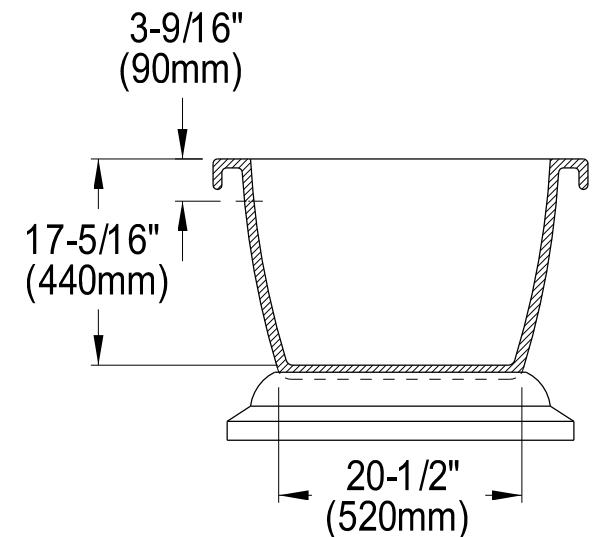

VTPE672824P

67" Acrylic Pedestal Bathtub

Section A-A