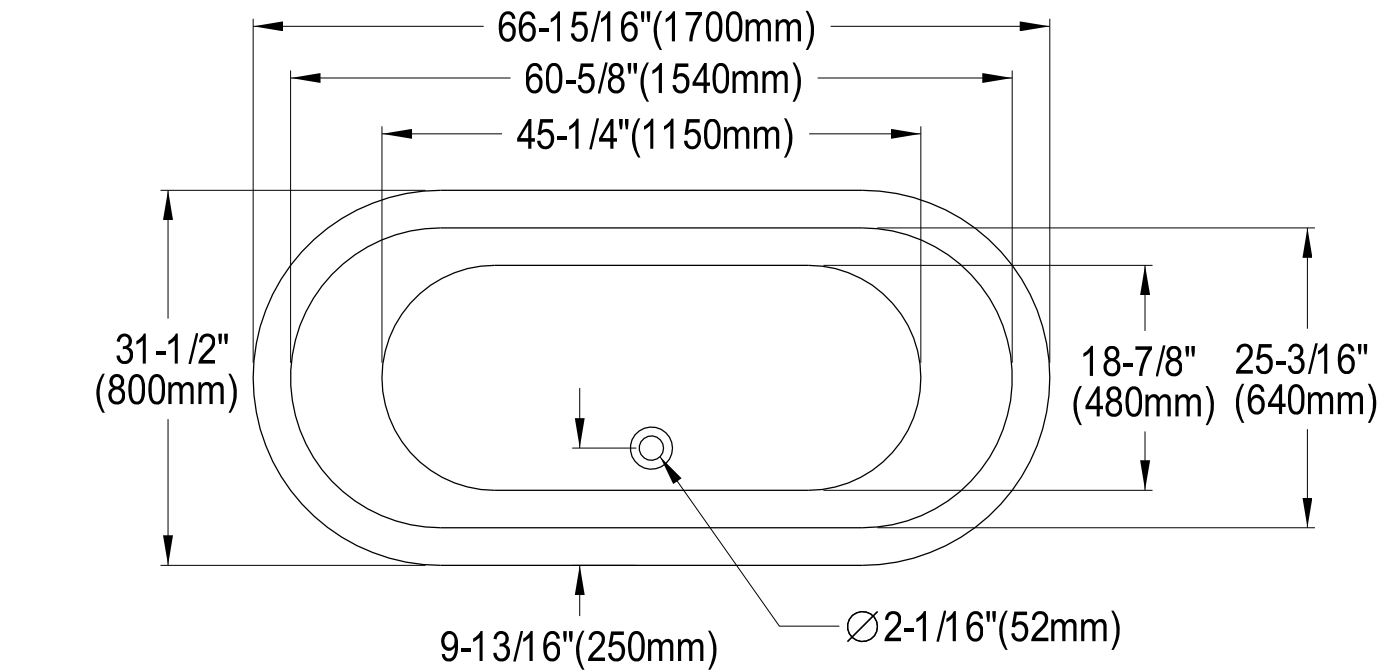

VTPE672824P

67" Acrylic Pedestal Bathtub

Section A-A