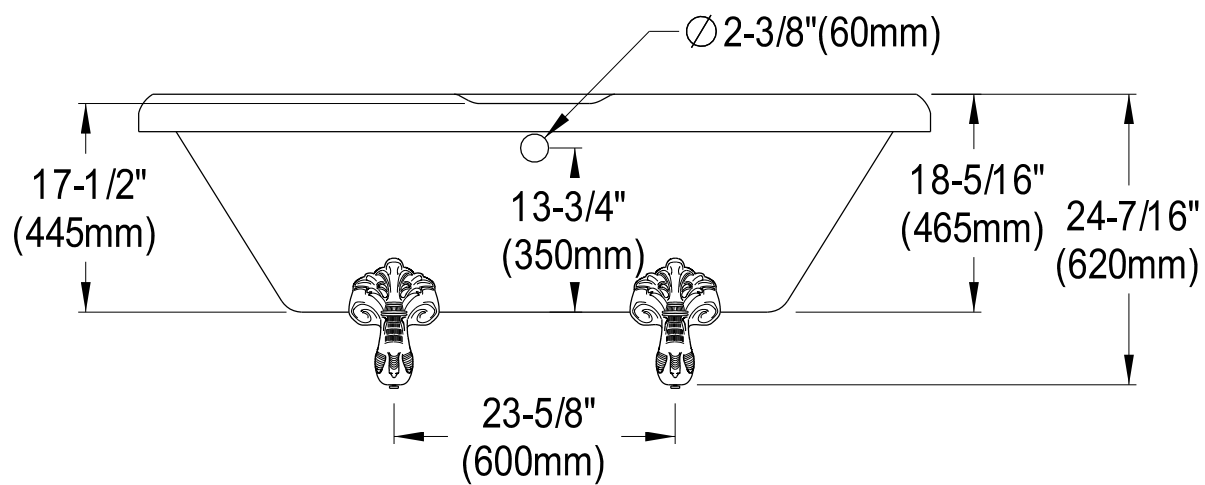

VTDS672924H1,2,5,8

67" Acrylic Clawfoot Bathtub

Section A-A