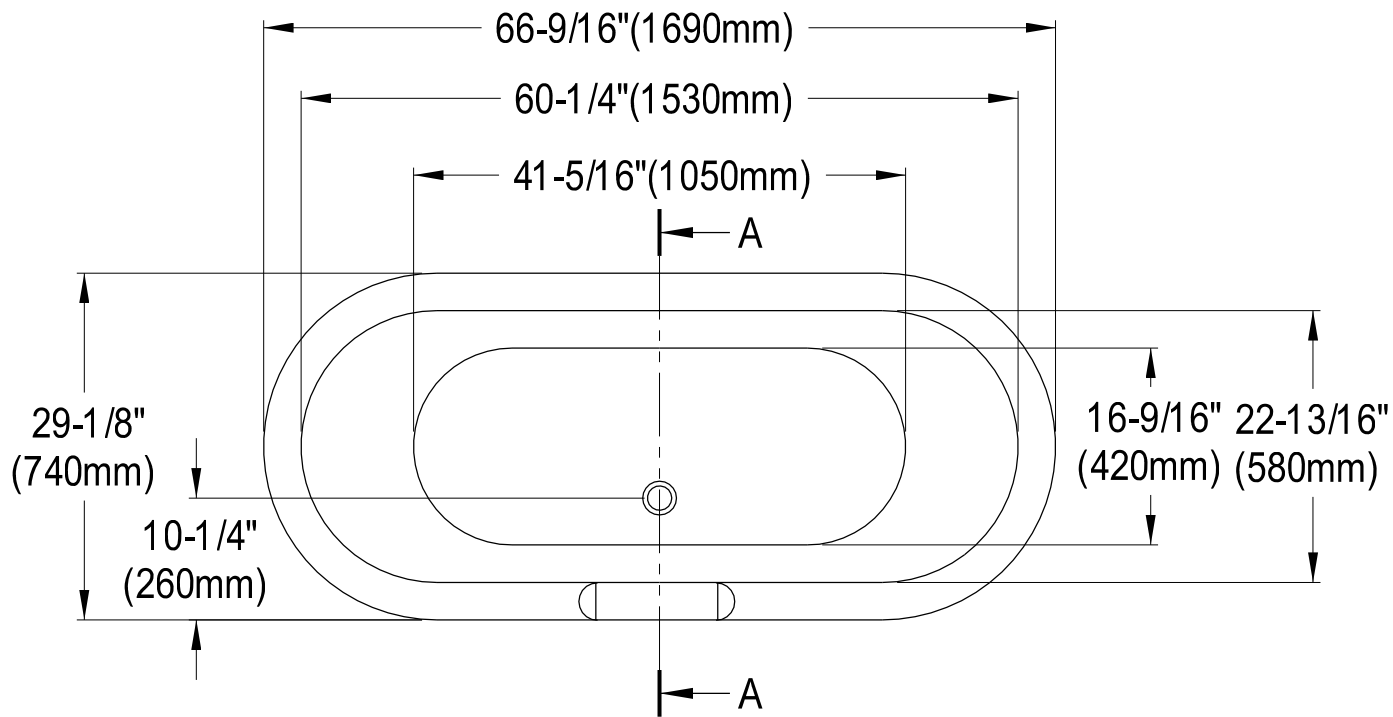

VTDS672924H1,2,5,8

67" Acrylic Clawfoot Bathtub

Section A-A