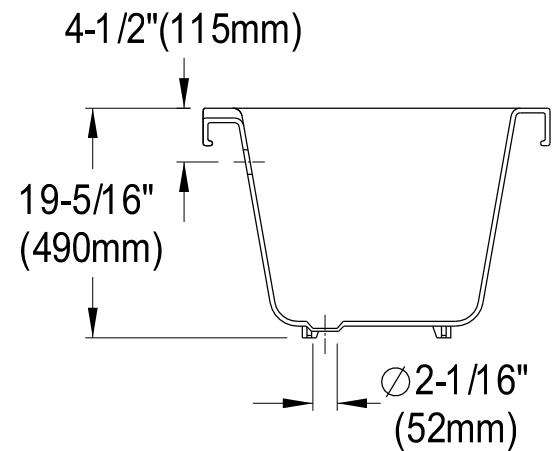

VTDS672924H1,2,5,8

67" Acrylic Clawfoot Bathtub

Section A-A