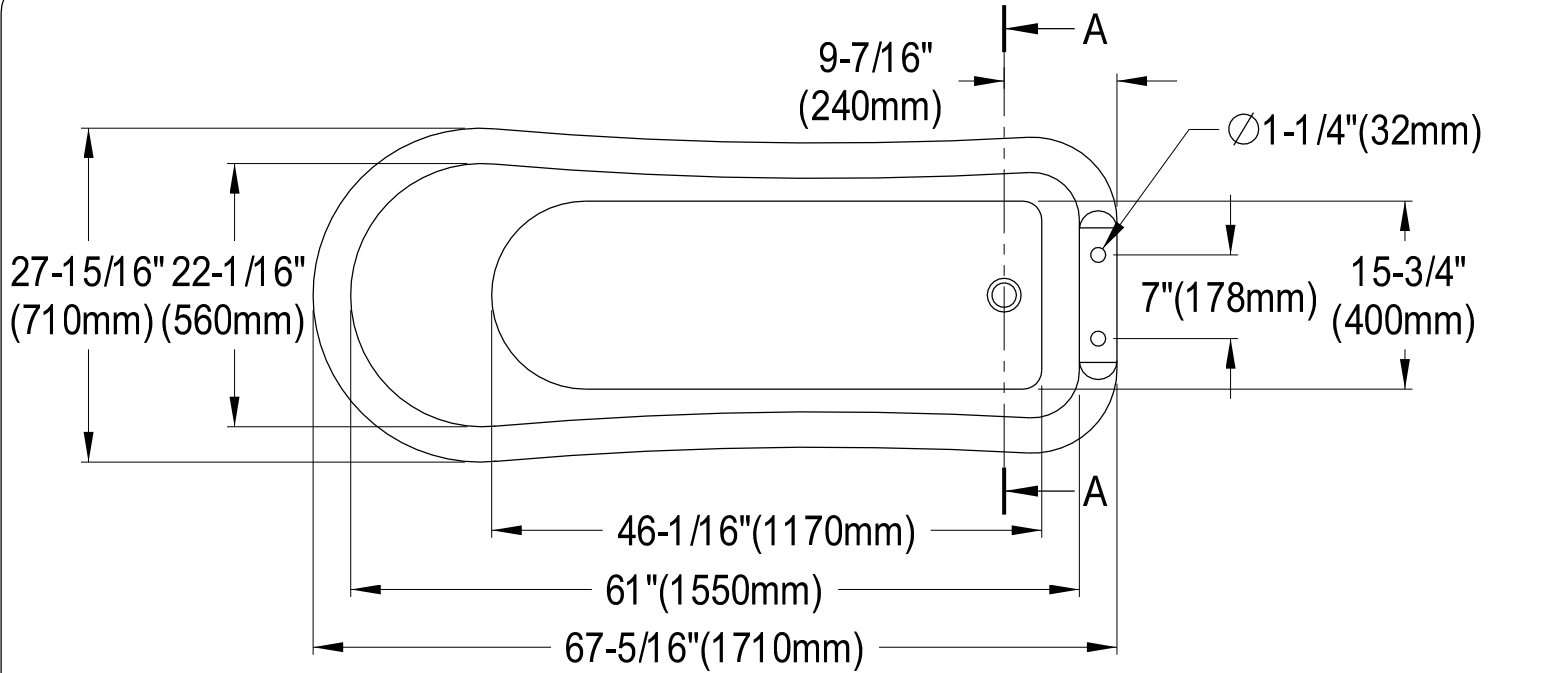

VT7DE672826C1, 2, 5, 8

67" Acrylic Slipper Bathtub With 7" Faucet Drillings

Section A-A