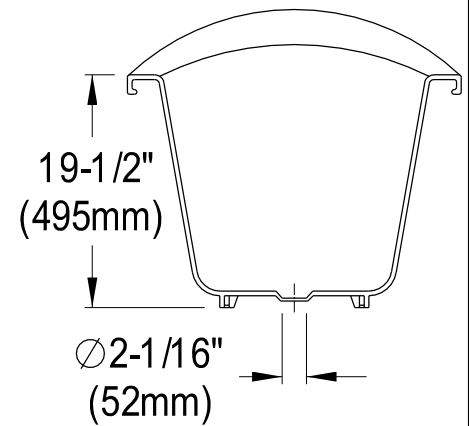

VT7DE672826C1, 2, 5, 8

67" Acrylic Slipper Bathtub With 7" Faucet Drillings

Section A-A