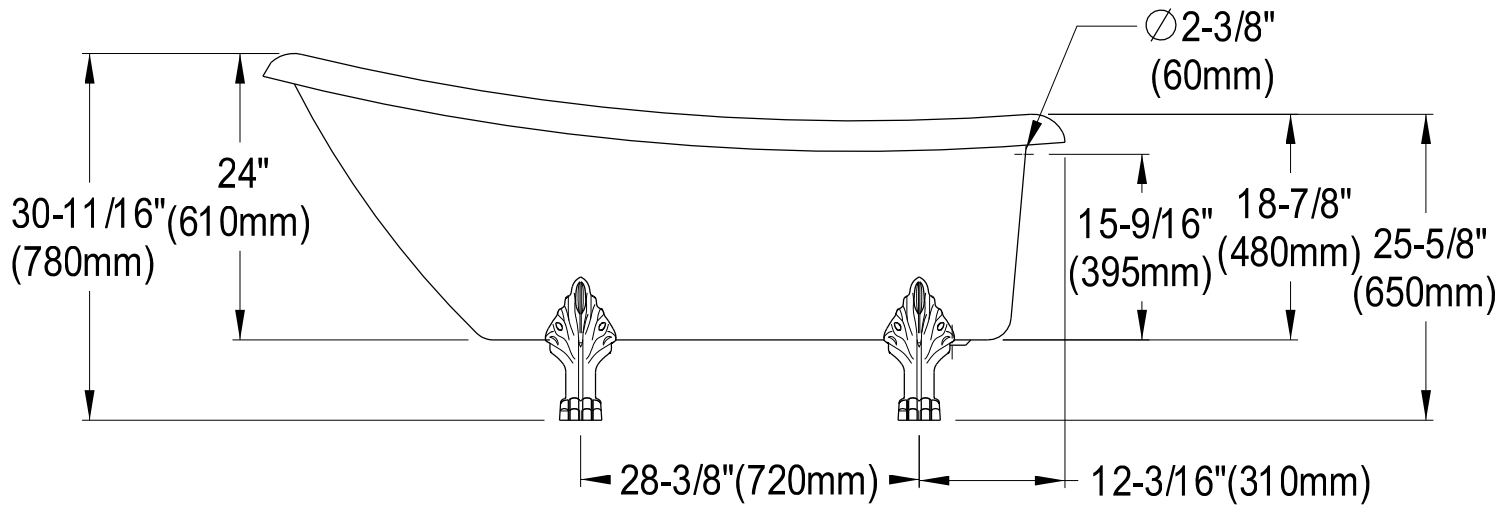

VT7DE672826C1, 2, 5, 8

67" Acrylic Slipper Bathtub With 7" Faucet Drillings

Section A-A