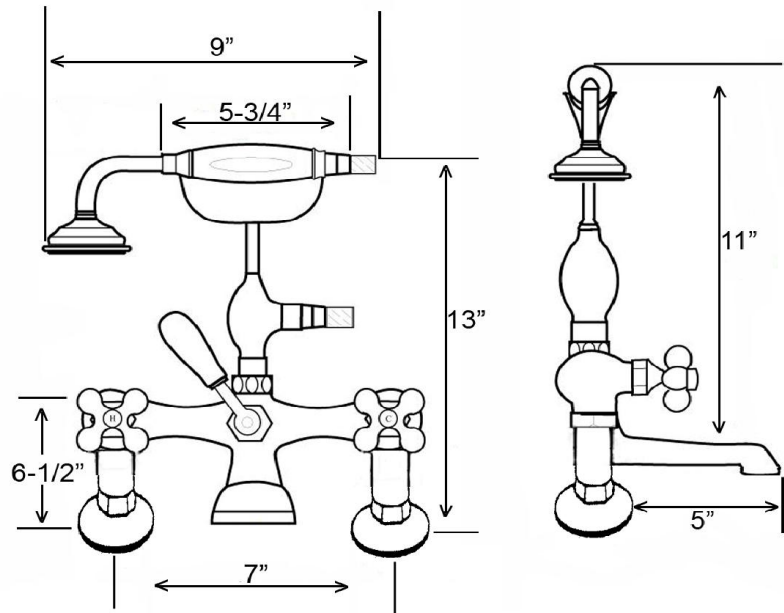

Dimensions are nominal and may vary. Dimensions and specifications subject to change without notice.