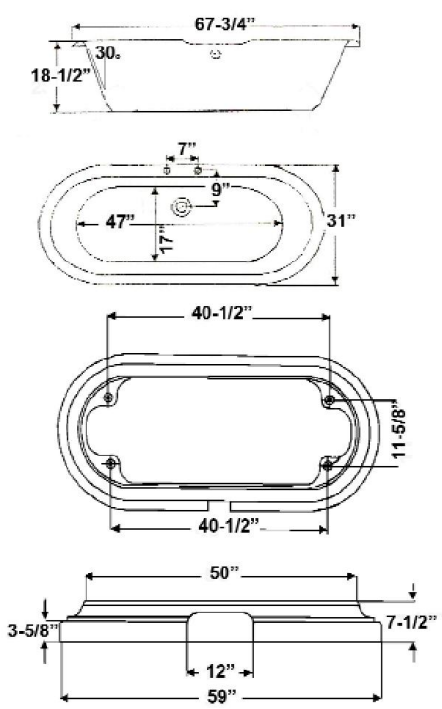

Dimensions and specifications subject to change without notice.