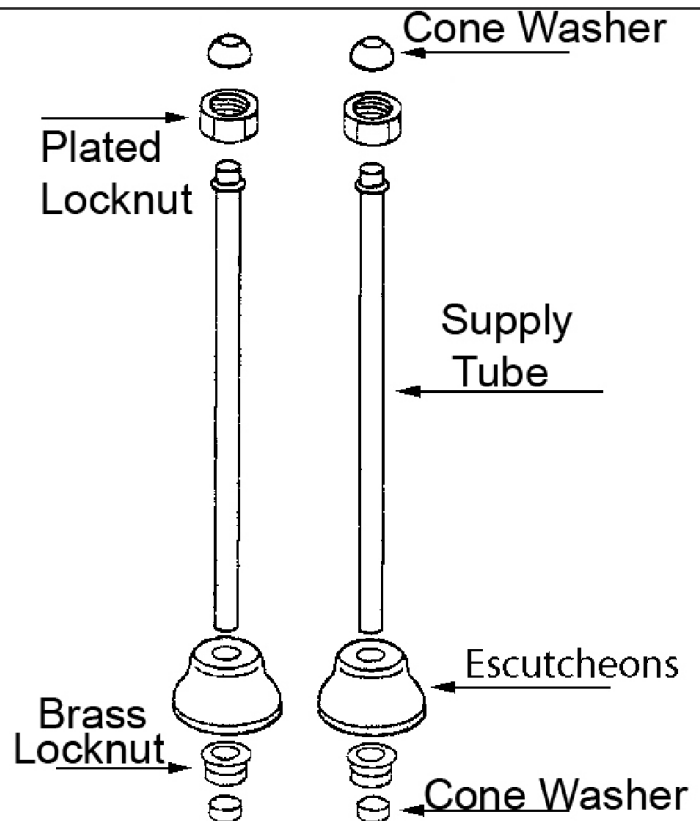

Finishes:

CP	Polished Chrome	SN	Brushed Nickel
BP	Polished Brass	ORB	Oil Rubbed Bronze
PN	Polished Nickel