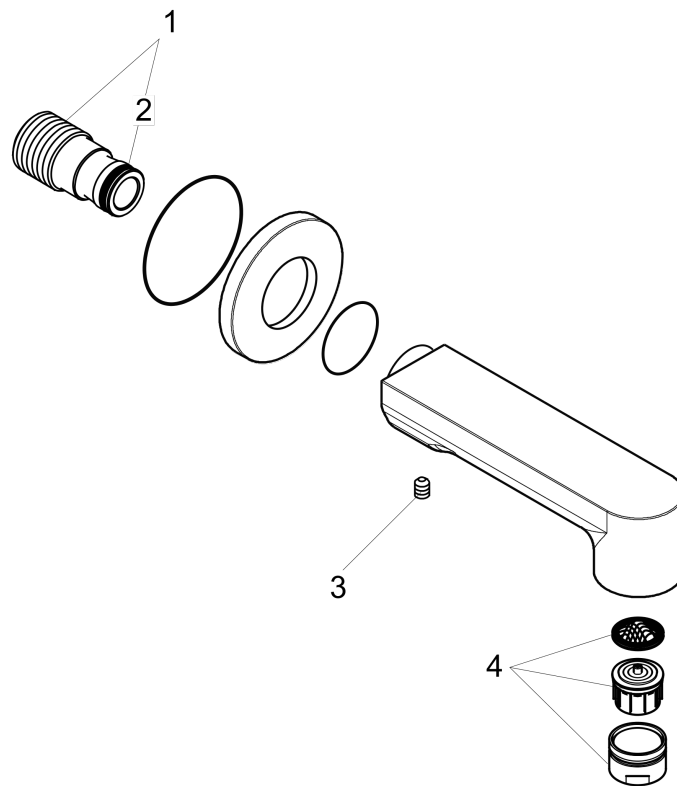

**Metris S  
Tub Spout**

Finishes : **chrome** Part no. : **14413001**

**Description**

**Features**

- Solid brass
- Includes: 1/2" female and 3/4" male adaptor

**Item details**

List Price \$ 181.00

**Compliance**

**Product image**

**Scale drawing**

**Metris S**

**Tub Spout**

Finishes : **chrome** Part no. : **14413001**

**Exploded drawing**

Year of production: >06/07

**Metris S**

**Tub Spout**

Finishes : **chrome**    Part no. : **14413001**

**Spare parts list**

Year of production: >**06/07**

Pos.	Description	Part no.	Price	PU
1	connecting thread	96472001	-	1
2	O-ring 16x2,5	98134000	-	1
3	hollow set screw M6x8	97810000	-	1
4	aerator cpl.	97163000	-	1