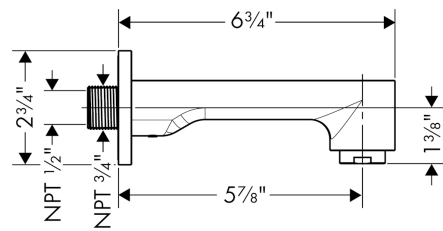

**Metris S  
Tub Spout**

Finishes : **chrome** Part no. : **14413001**

**Description**

**Features**

- Solid brass
- Includes: 1/2" female and 3/4" male adaptor

**Item details**

List Price \$ 181.00

**Compliance**

**Product image**

**Scale drawing**

**Metris S**

**Tub Spout**

Finishes : **chrome** Part no. : **14413001**

**Exploded drawing**

Year of production: >06/07

**Metris S**

**Tub Spout**

Finishes : **chrome**    Part no. : **14413001**

**Spare parts list**

Year of production: >**06/07**

Pos.	Description	Part no.	Price	PU
1	connecting thread	96472001	-	1
2	O-ring 16x2,5	98134000	-	1
3	hollow set screw M6x8	97810000	-	1
4	aerator cpl.	97163000	-	1