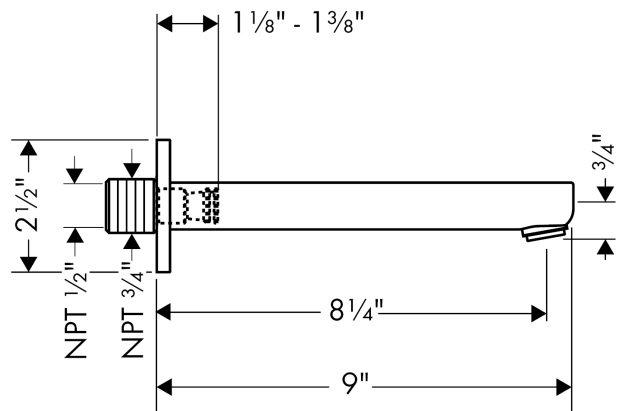

Metris S

Tub Spout 9"

Finishes : **brushed nickel** Part no. : **14421821**

Description

Features

- Solid brass
- Includes: 1/2" female and 3/4" male adaptor

Item details

List Price \$ 284.00

Compliance

Product image

Scale drawing

Metris S

Tub Spout 9"

Finishes : **brushed nickel**

Part no. : **14421821**

Exploded drawing

Year of production: **>04/10**

Metris S

Tub Spout 9"

Finishes : **brushed nickel** Part no. : **14421821**

Spare parts list

Year of production: >04/10

Pos.	Description	Part no.	Price	PU
1	connecting thread	95658001	-	1
2	O-ring 13x2	98128000	-	1
3	seal	97530000	-	1
4	hollow set screw M6x8	97810000	-	1
5	aerator M24x1 (25 l/min)	13914820	-	1