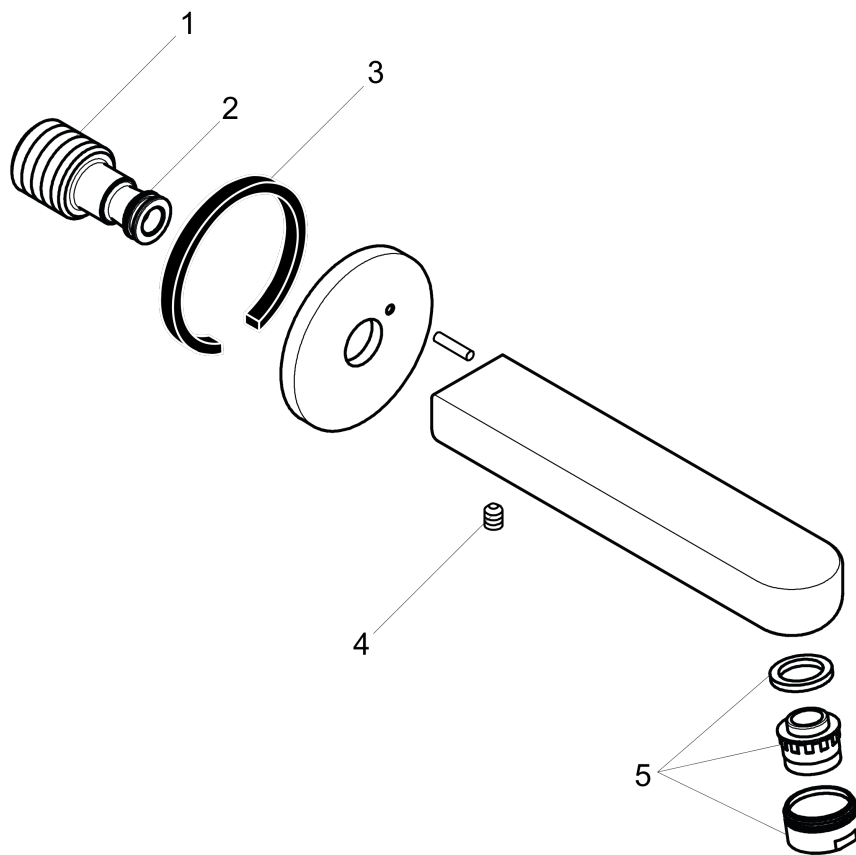

Metris S

Tub Spout 9"

Finishes : **brushed nickel** Part no. : **14421821**

Description

Features

- Solid brass
- Includes: 1/2" female and 3/4" male adaptor

Item details

List Price \$ 284.00

Compliance

Product image

Scale drawing

Metris S

Tub Spout 9"

Finishes : **brushed nickel**

Part no. : **14421821**

Exploded drawing

Year of production: **>04/10**

Metris S

Tub Spout 9"

Finishes : **brushed nickel** Part no. : **14421821**

Spare parts list

Year of production: >04/10

Pos.	Description	Part no.	Price	PU
1	connecting thread	95658001	-	1
2	O-ring 13x2	98128000	-	1
3	seal	97530000	-	1
4	hollow set screw M6x8	97810000	-	1
5	aerator M24x1 (25 l/min)	13914820	-	1