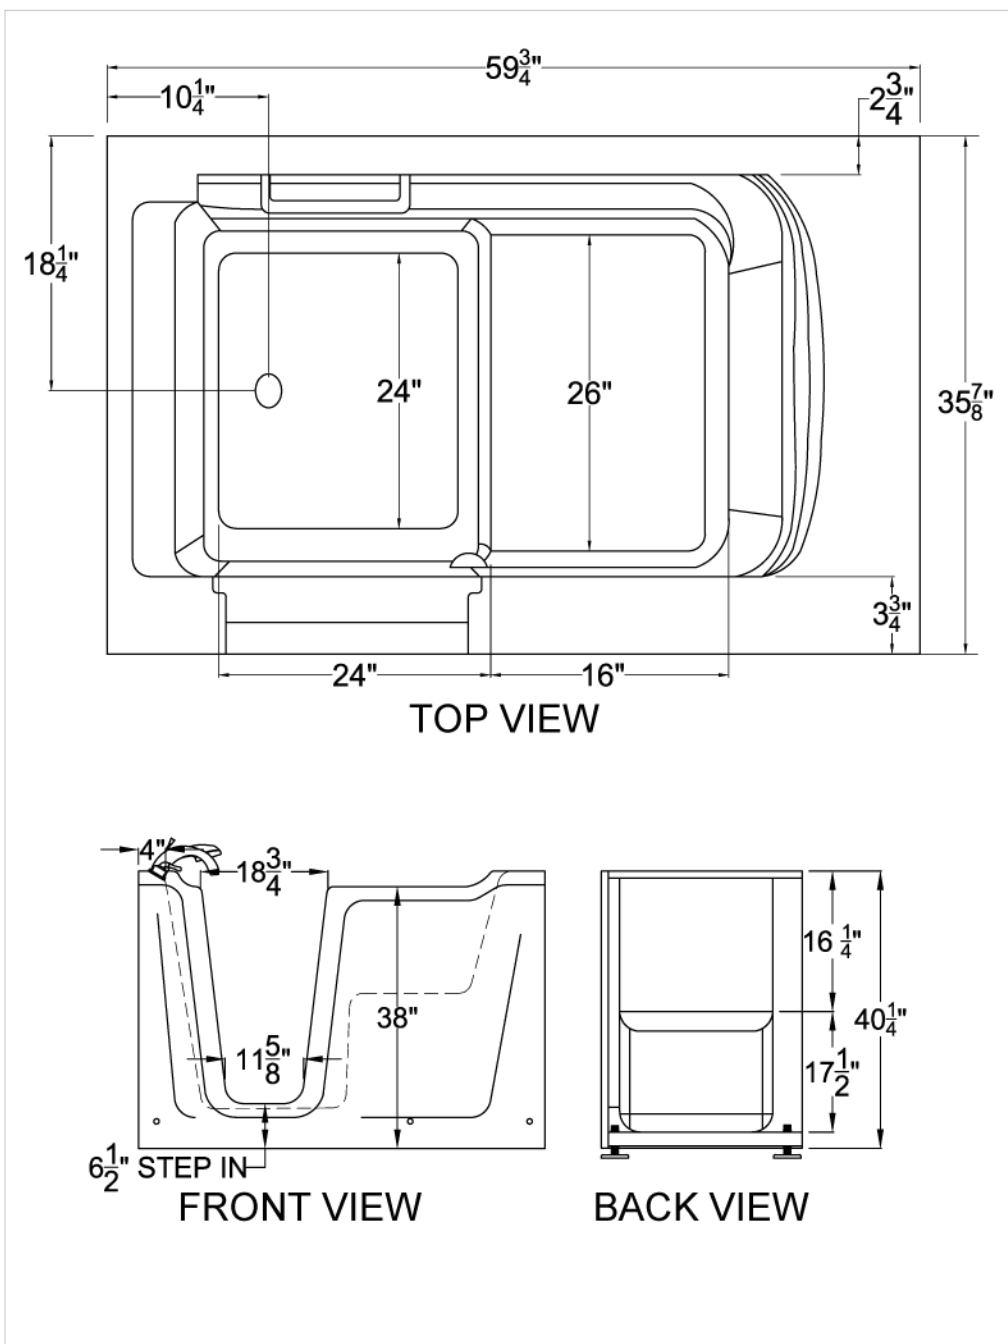

# 3660

**BARIATRIC • RETROFIT • TILE FLANGE INCLUDED**

Meditub's 36x60 is constructed of the highest grade fiberglass composites with a triple gel coat finish for beauty and durability. The 36x60 is our largest, bariatric walk-in bath tub. It comes with a stainless steel frame for long lasting strength and adjustable feet for easy leveling during installation.

**TILE FLANGE IS INCLUDED**

**UNIT COLORS:**

- white

**TRIM COLORS:**

- chrome
- color-matched

**OPTIONS:**

- soaker
- air therapy
- hydro therapy
- dual therapy

**ACCESSORIES:**

- chromatherapy
- aromatherapy
- autodrain

**DOOR / DRAIN SIDE OPTIONS:**

- left
- right

Available colors.....	White	Air System Available .....	Yes
Material .....	Gelcoat	Hydro System Available .....	Yes
Door Swing .....	Inward	Dual System Available .....	Yes
Extension Kit.....	No	Non Slip Floor .....	Yes
Dimensions.....	36(W)x60(L)x40(H)	Faucet Deck .....	Yes
Seat .....	Yes	Capacity .....	95Gal
Seat Height .....	17"	Unit Weight .....	266Lbs
Seat Contoured.....	Yes	Approx Shipping Weight.....	283Lbs