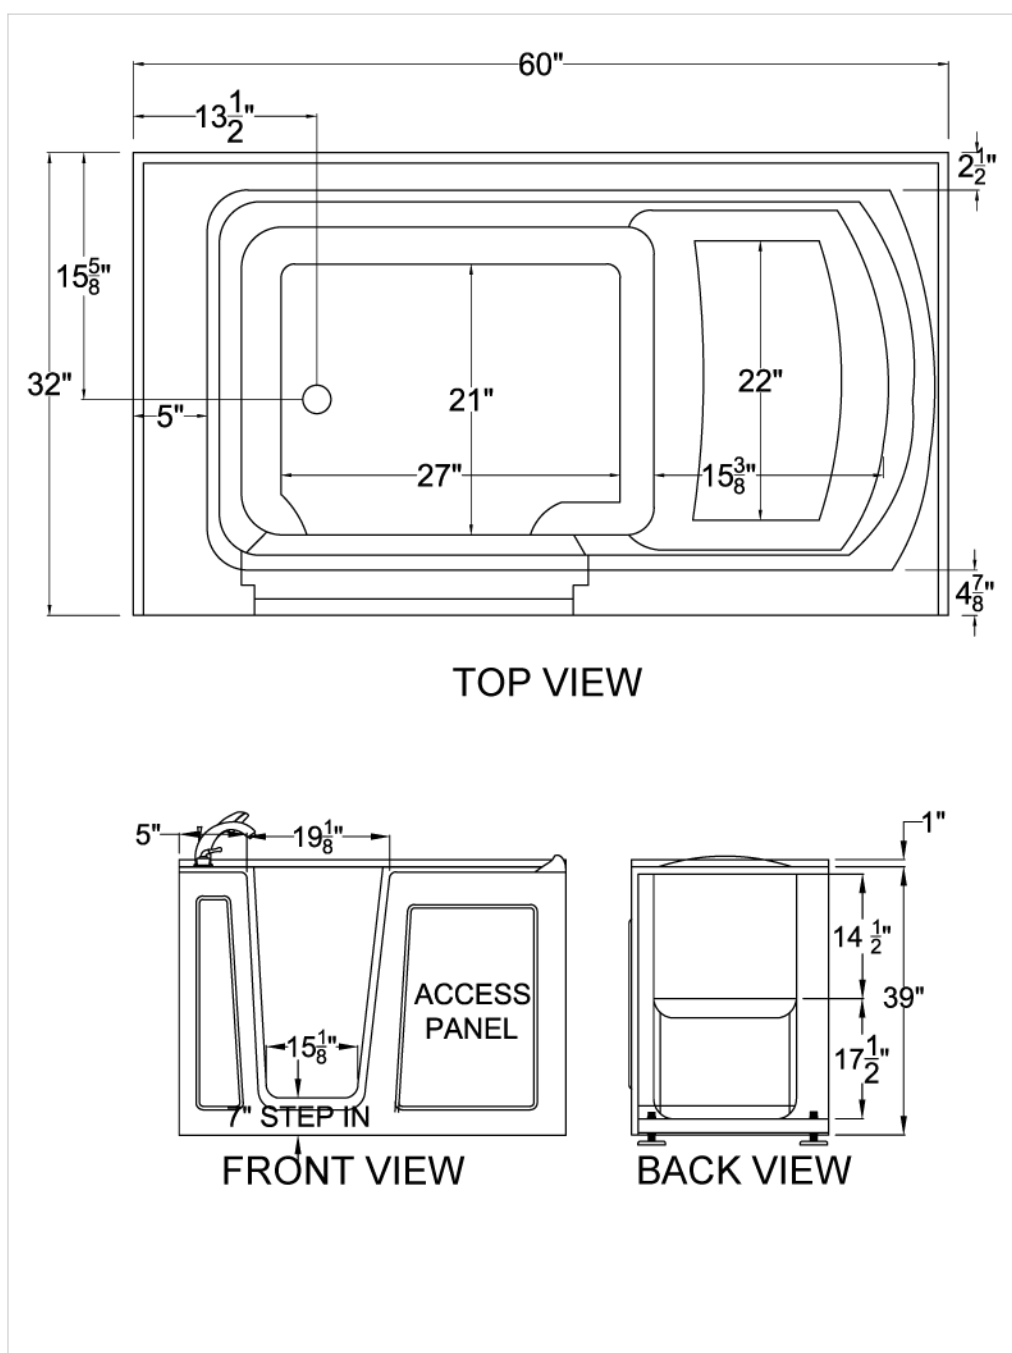

3260

RETROFIT • TILE FLANGE INCLUDED

Meditub's 32x60 is constructed of the highest quality industrial strength acrylic for beauty and durability. The 32x60 is perfect for new construction and or retro fitting because of its industry standard size. It comes with a stainless steel frame for long lasting strength and adjustable feet for easy installation and leveling.

UNIT COLORS:

- white
- biscuit

TRIM COLORS:

- chrome
- color-matched

OPTIONS:

- soaker
- air therapy
- hydro therapy
- dual therapy

ACCESSORIES:

- chromatherapy
- aromatherapy
- autodrain

DOOR / DRAIN SIDE OPTIONS:

- left
- right

Available colors.....	White / Biscuit	Air System Available	Yes
Material	Acrylic	Hydro System Available	Yes
Door Swing	Inward	Dual System Available	Yes
Extension Kit.....	No	Non Slip Floor	Yes
Dimensions.....	32W)x60(L)x40(H)	Faucet Deck	Yes
Seat	Yes	Capacity	85Gal
Seat Height	17"	Unit Weight	220Lbs
Seat Contoured.....	Yes	Approx Shipping Weight.....	240Lbs