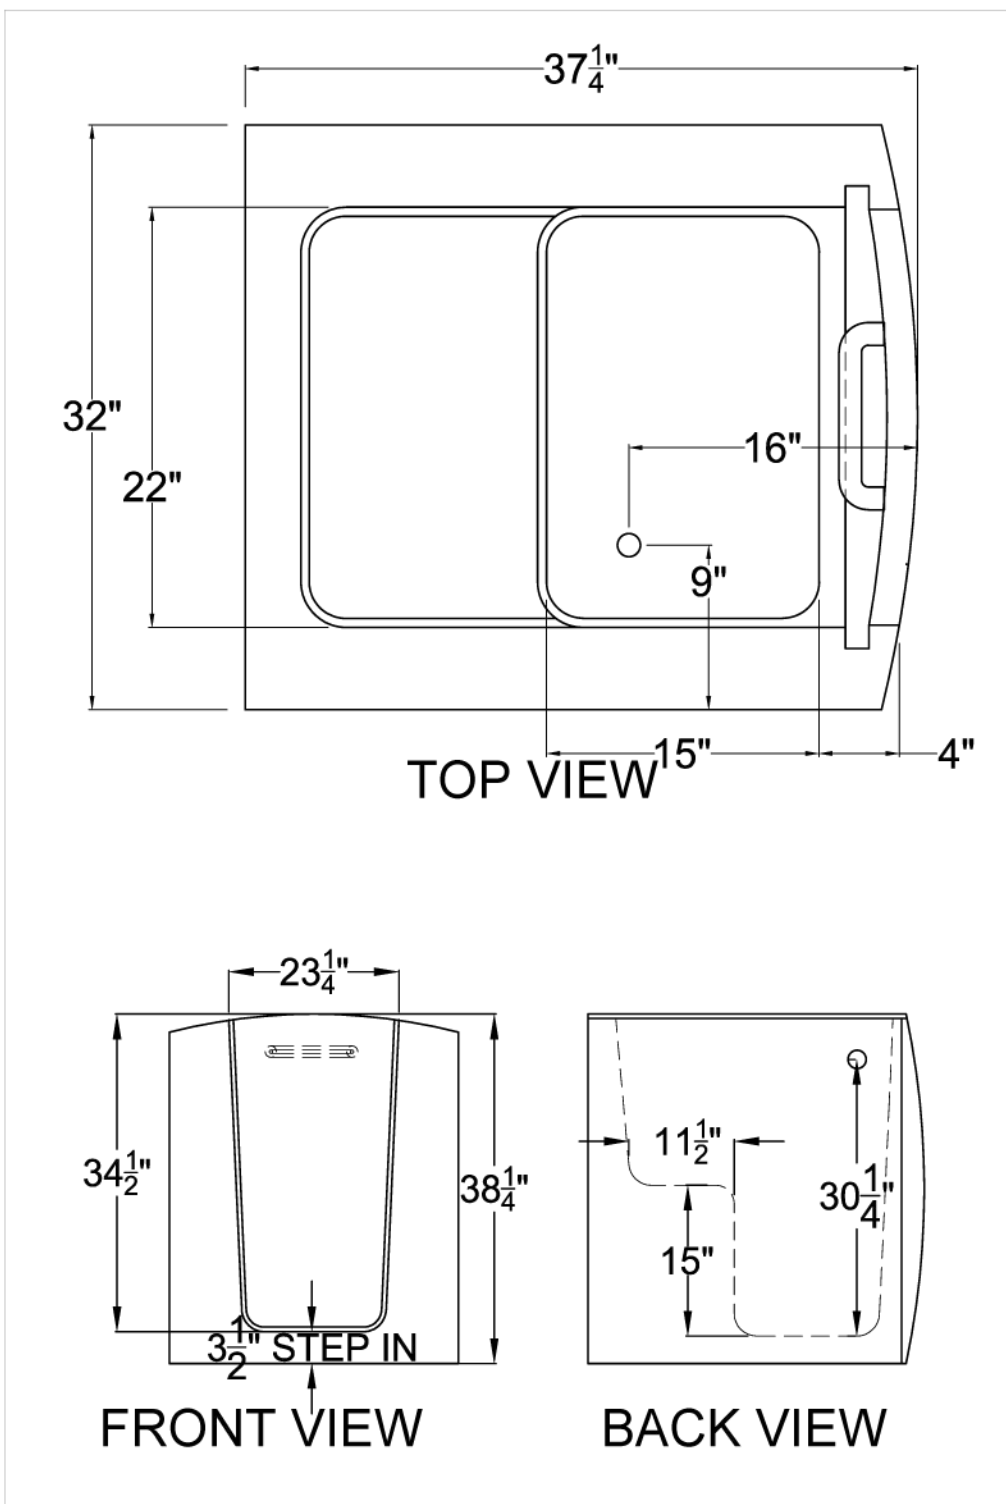

3238

FRONT ENTRANCE • SIDE PANELS INCLUDED • TILE FLANGE NOT INCLUDED

Meditub's 32x38 is constructed of the highest quality industrial strength acrylic for beauty and durability. The 32x38 is perfect for replacing existing shower stalls and can also be used in small bathrooms or mobile homes. It comes with a stainless steel frame for long lasting strength and adjustable feet for easy installation and leveling.

DOOR / DRAIN SIDE OPTIONS:

- left
- right

Available Colors.....	White	Air System Available	Yes
Material	Acrylic	Hydro System Available	Yes
Door Swing	Outward	Dual System Available	Yes
Enclosed on three sides.....	Yes	Non Slip Floor	Yes
Dimensions.....	32(W)x38(L)x38(H)	Faucet Deck	Yes
Seat	Yes	Capacity	55Gal
Seat Height	15"	Unit Weight	272Lbs
Seat Contoured.....	Yes	Approx Shipping Weight.....	292Lbs