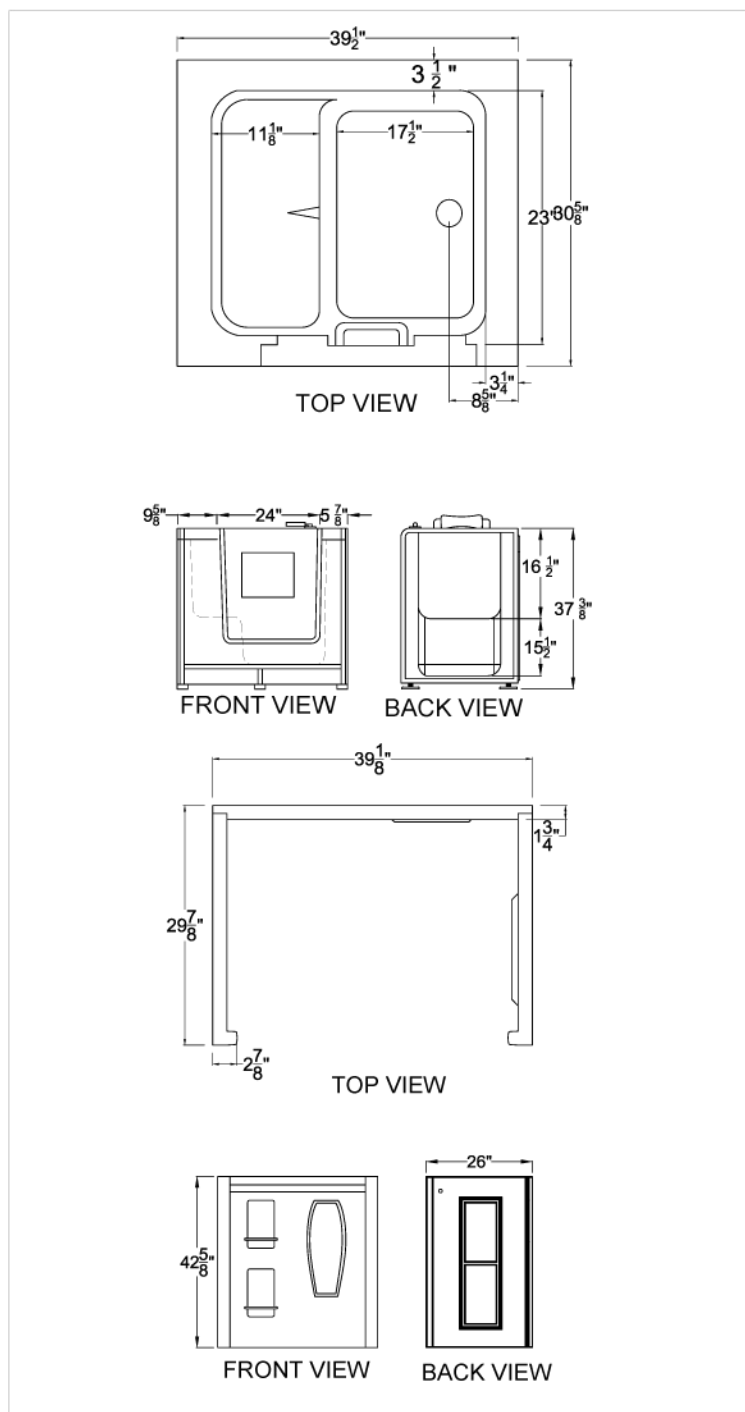

3140SEN

TUB & SHOWER COMBO • TILE FLANGE NOT INCLUDED

Meditub's 31x40 is constructed of the highest quality industrial strength acrylic for beauty and durability. The 31x40 is perfect for replacing existing shower stalls and can also be used in small bathrooms or mobile homes. It comes with a stainless steel frame for long lasting strength and adjustable feet for easy installation and leveling.

ACCESSORIES:

- chromatherapy
- aromatherapy
- autodrain

DOOR / DRAIN SIDE OPTIONS:

right

Available Colors.....	White	Air System Available	Yes
Material	Acrylic	Hydro System Available	Yes
Door Swing	Outward	Dual System Available	Yes
Dimensions.....	31(W)x40(L)x38(H)	Non Slip Floor	Yes
Shower Enclosure Dimensions	31(W)x40(L)x43(H)	Faucet Deck	Yes
Seat	Yes	Capacity	50Gal
Seat Height	15"	Unit Weight	236Lbs
Seat Contoured.....	Yes	Approx Shipping Weight.....	256Lbs