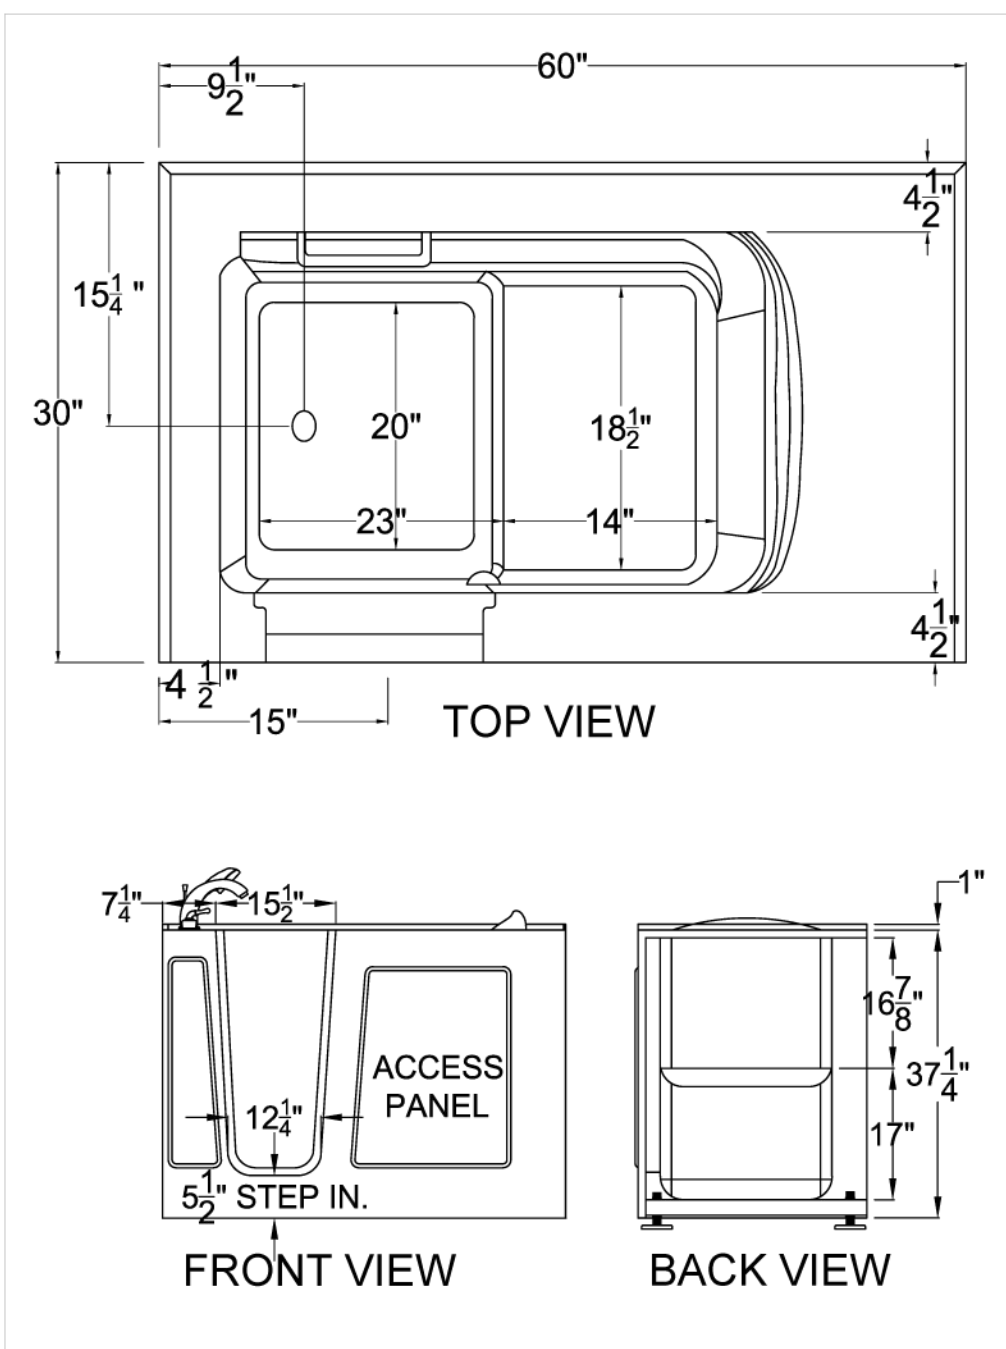

# 3060

RETROFIT • TILE FLANGE INCLUDED

Meditub's 30x60 is constructed of the highest grade fiberglass composites with a triple gel coat finish for beauty and durability. The 30x60 is perfect for replacing an existing bathtub. It comes with a stainless steel frame for long lasting strength and adjustable feet for easy installation and leveling.

### UNIT COLORS:

- white
- biscuit

### DOOR / DRAIN SIDE OPTIONS:

- left
- right

Available Colors.....	White / Biscuit	Air System Available .....	Yes
Material .....	Gelcoat	Hydro System Available .....	Yes
Door Swing .....	Inward	Dual System Available .....	Yes
Enclosed on three sides.....	No	Non Slip Floor .....	Yes
Dimensions.....	30(W)x60(L)x38(H)	Faucet Deck .....	Yes
Seat .....	Yes	Capacity .....	75Gal
Seat Height .....	17"	Unit Weight .....	219Lbs
Seat Contoured.....	Yes	Approx Shipping Weight.....	239Lbs