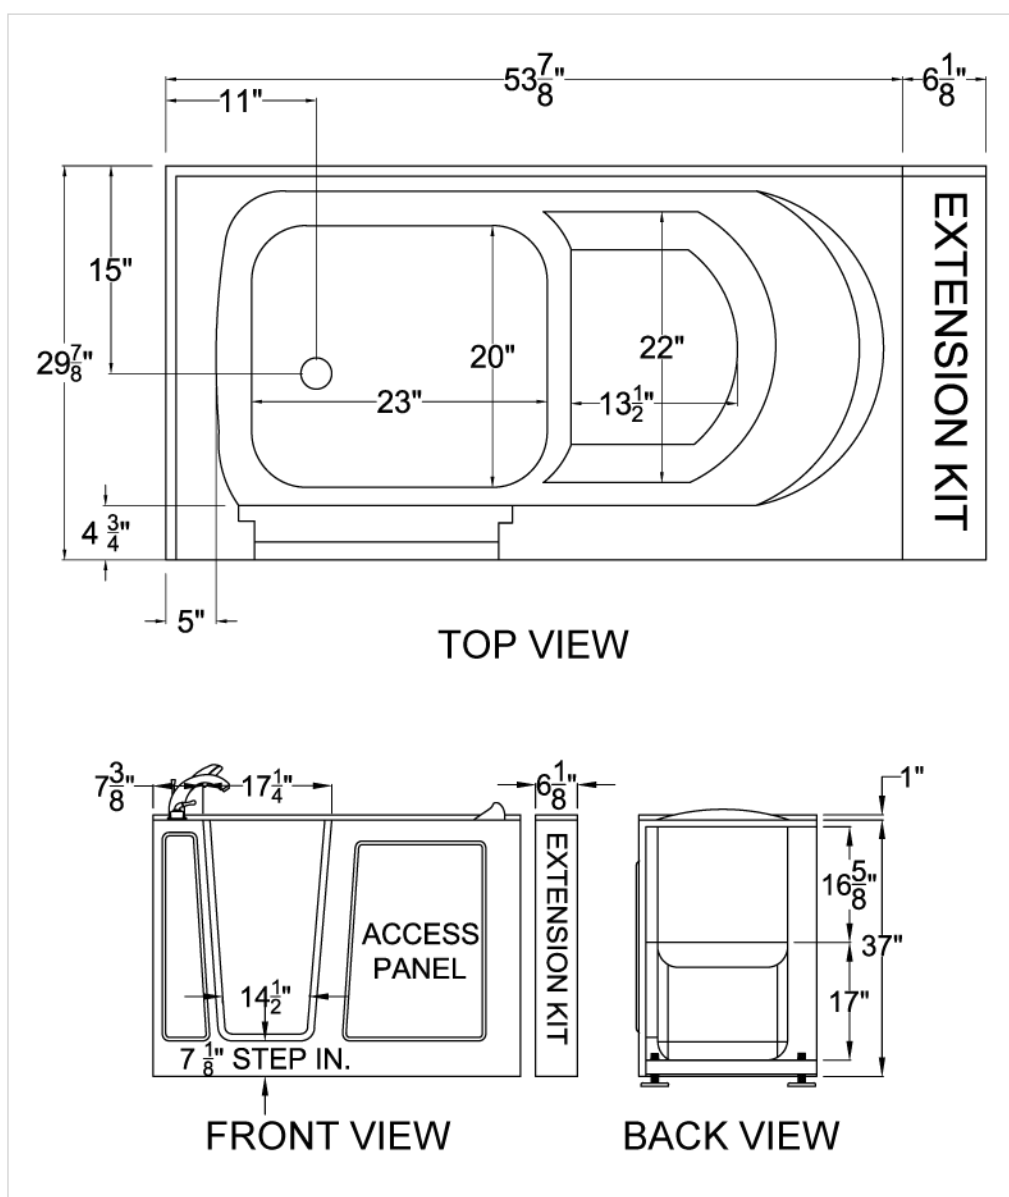

3054

STANDARD FIT • 6" EXTENSION PANEL • TILE FLANGE INCLUDED

Meditub's 30x54 is constructed of the highest quality industrial strength acrylic for beauty and durability. The 30x54 is perfect for new construction and or retro fitting because of its industry standard size. It comes with a stainless steel frame for long lasting strength and adjustable feet for easy installation and leveling.

DOOR / DRAIN SIDE OPTIONS:

-  left
-  right

Available Colors.....	White / Biscuit	Air System Available	Yes
Material	Acrylic	Hydro System Available	Yes
Door Swing	Inward	Dual System Available	Yes
Extension Kit.....	6"	Non Slip Floor	Yes
Dimensions.....	30(W)x54(L)x38(H)	Faucet Deck	Yes
Seat	Yes	Capacity	70Gal
Seat Height	17"	Unit Weight	175Lbs
Seat Contoured.....	Yes	Approx Shipping Weight.....	225Lbs