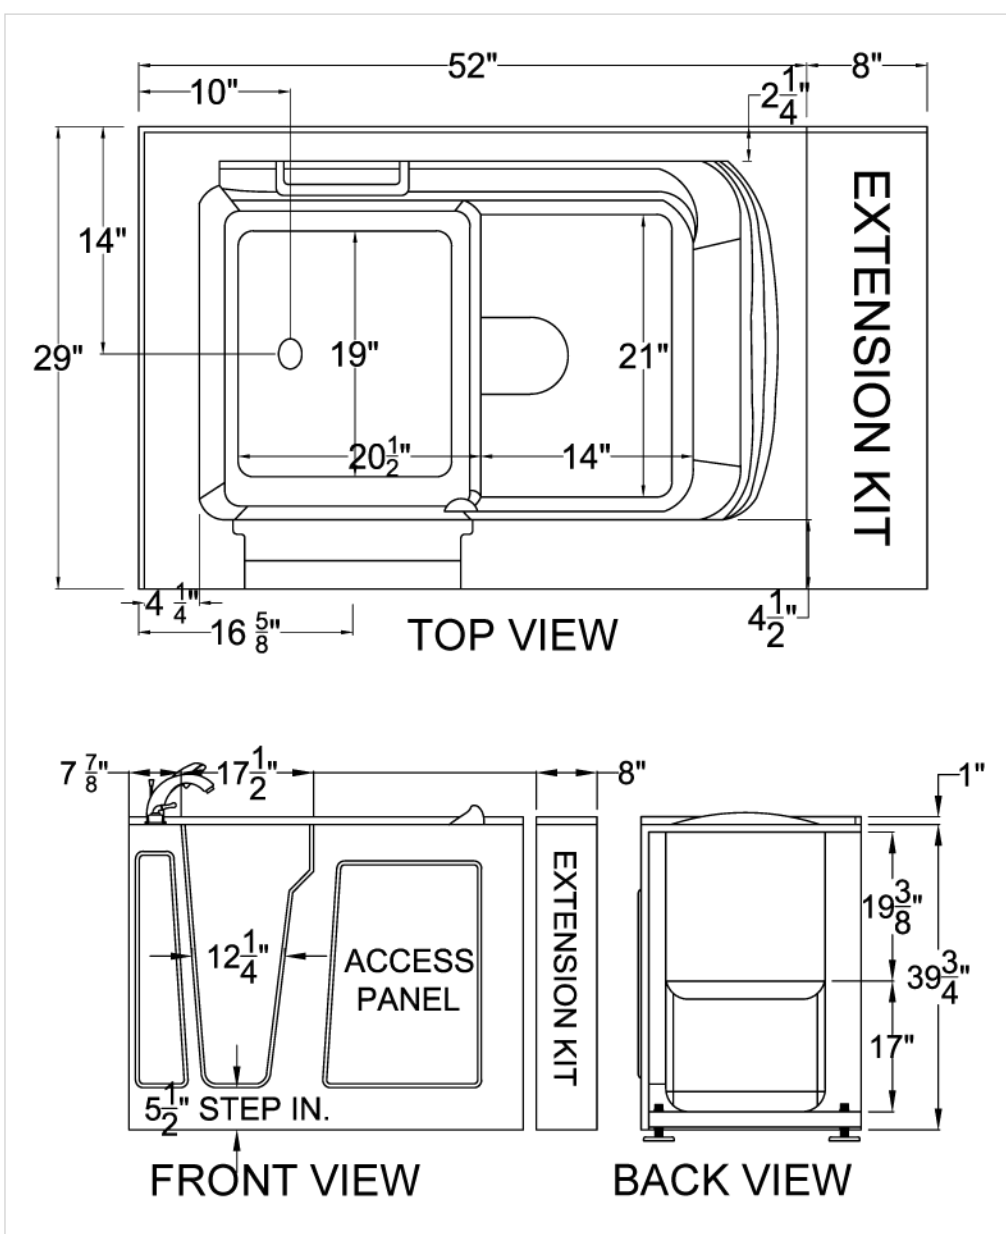

2952

CURVED DOOR • 8" EXTENSION PANEL • TILE FLANGE INCLUDED

Meditub's 29x52 is constructed of the highest grade fiberglass composites with a triple gel coat finish for beauty, durability and our unique knee-cut-away door design. The 29x52 is perfect for new construction and retro fitting because of its industry standard size. It comes with a stainless steel frame for long lasting strength and adjustable feet for easy installation and leveling.

DOOR / DRAIN SIDE OPTIONS:

- left
- right

Available Colors.....	White / Biscuit	Air System Available	Yes
Material	Gelcoat	Hydro System Available	Yes
Door Swing	Inward	Dual System Available	Yes
Extension Kit.....	8"	Non Slip Floor	Yes
Dimensions.....	29(W)x52(L)x40(H)	Faucet Deck	Yes
Seat	Yes	Capacity	65Gal
Seat Height	17"	Unit Weight	221Lbs
Seat Contoured.....	Yes	Approx Shipping Weight.....	241Lbs