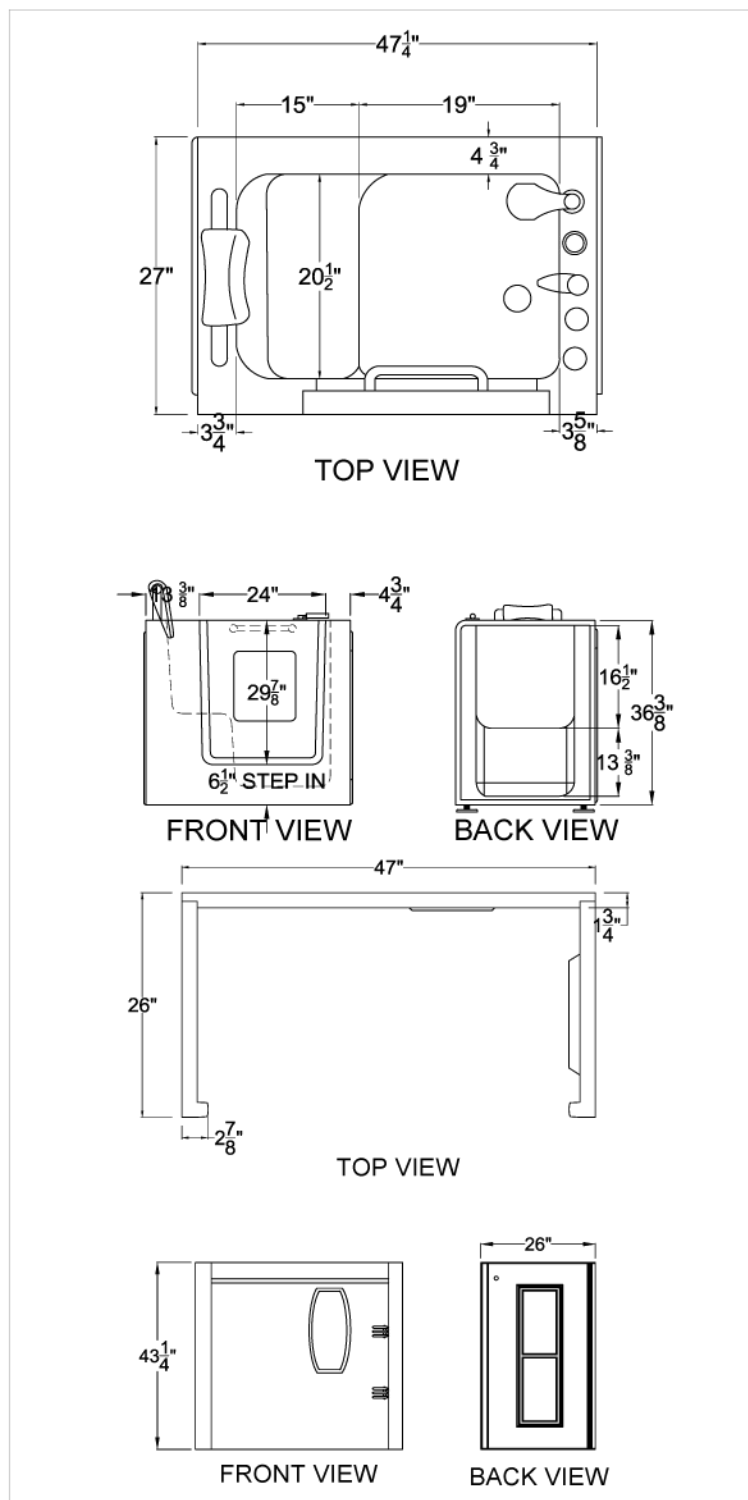

2747SEN

TUB & SHOWER COMBO • TILE FLANGE IS NOT INCLUDED

Meditub's 27x47 is constructed of the highest quality industrial strength acrylic for beauty and durability. The 27x47 is perfect for replacing existing shower stalls and can also be used in small bathrooms or mobile homes. It comes with a stainless steel frame for long lasting strength and adjustable feet for easy installation and leveling.

- chromatherapy
- aromatherapy
- autodrain

DOOR / DRAIN SIDE OPTIONS:

- right

Available Colors.....	White	Air System Available	Yes
Material	Acrylic	Hydro System Available	Yes
Door Swing	Outward	Dual System Available	Yes
Dimensions.....	27(W)x47(L)x36(H)	Non Slip Floor	Yes
Shower Enclosure Dimensions	27(W)x47(L)x43(H)	Faucet Deck	Yes
Seat	Yes	Capacity	65Gal
Seat Height	15"	Unit Weight	232Lbs
Seat Contoured.....	Yes	Approx Shipping Weight.....	252Lbs