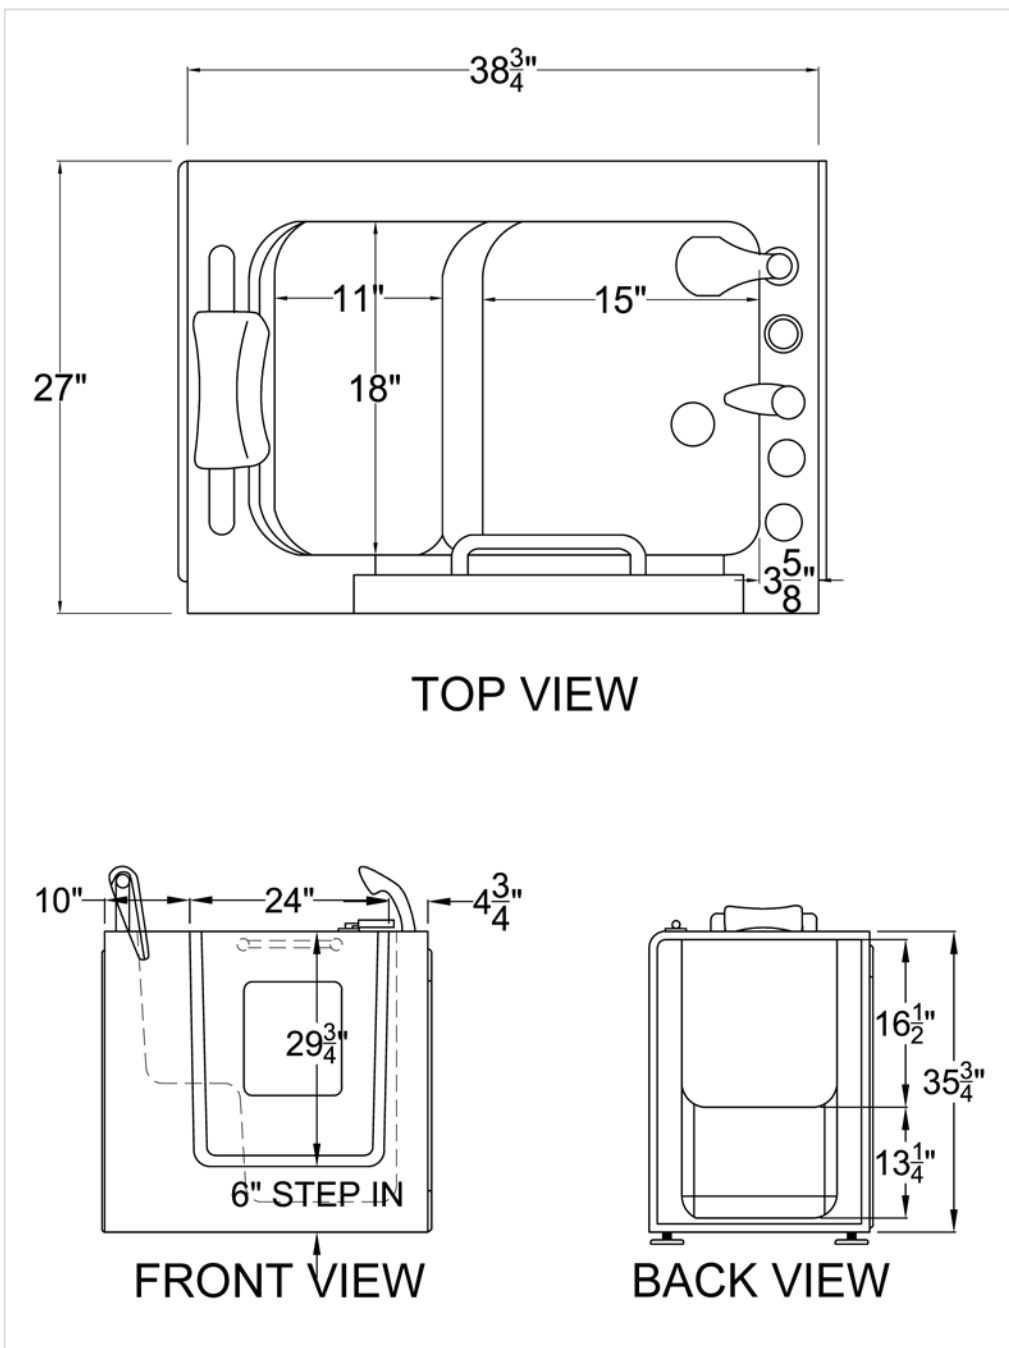

2739

SPACE SAVER • TILE FLANGE NOT INCLUDED

Meditub's 27x39 is constructed of the highest quality industrial strength acrylic for beauty and durability. The 27x39 is perfect for replacing existing shower stalls and can also be used in small bathrooms or mobile homes.

DOOR / DRAIN SIDE OPTIONS:

- left
- right

Available Colors.....	White	Air System Available	Yes
Material	Acrylic	Hydro System Available	Yes
Door Swing	Outward	Dual System Available	Yes
Enclosed on three sides.....	Yes	Non Slip Floor	Yes
Dimensions.....	27(W)x39(L)x36(H)	Faucet Deck	Yes
Seat	Yes	Capacity	50Gal
Seat Height	17"	Unit Weight	235Lbs
Seat Contoured.....	Yes	Approx Shipping Weight.....	255Lbs