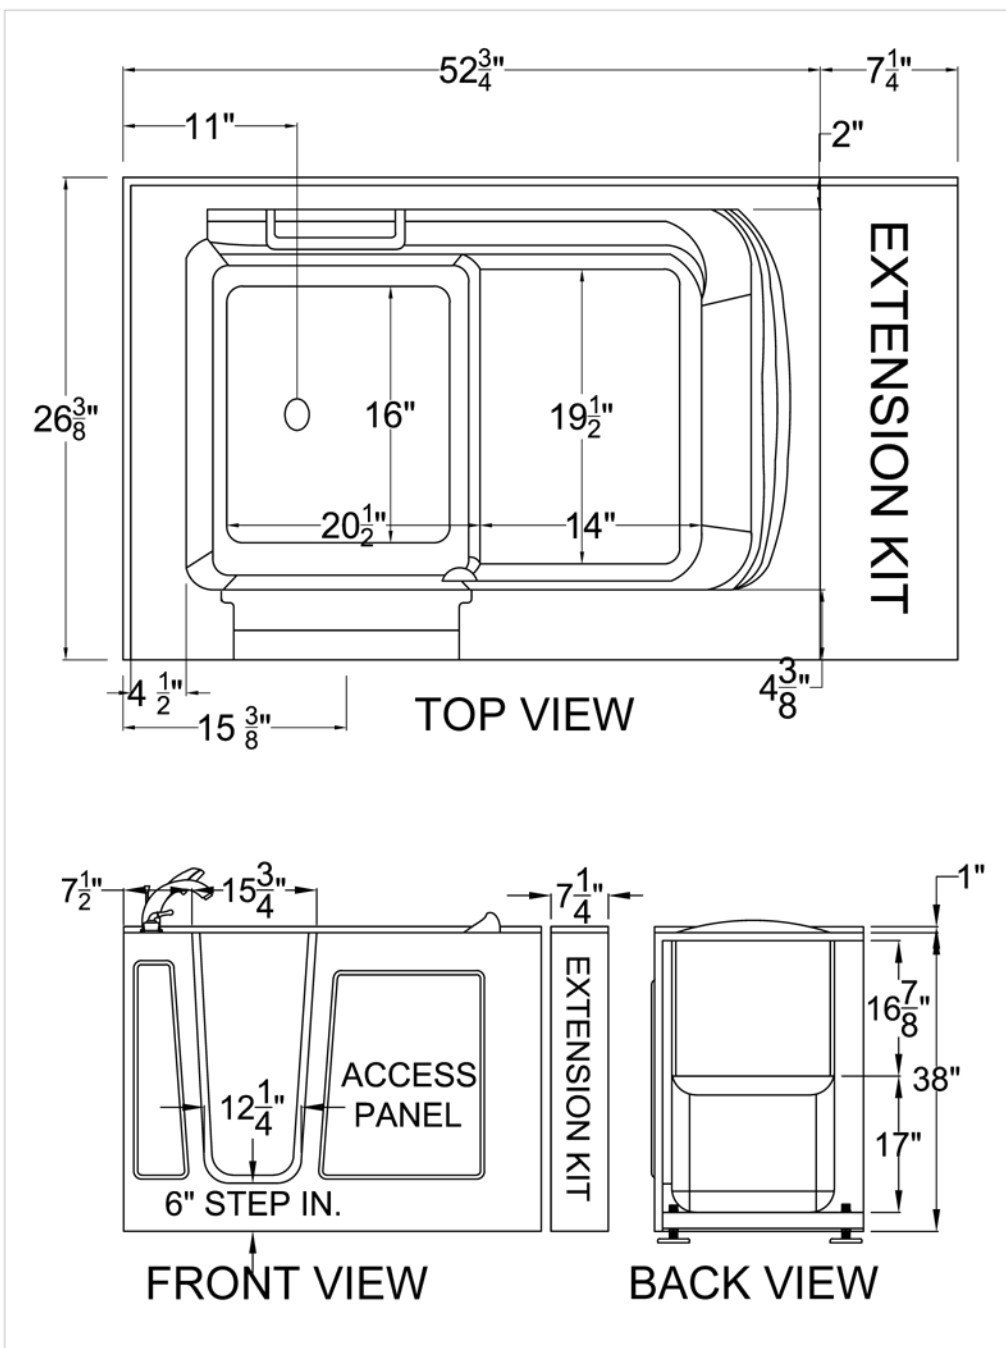

2653

SPACE SAVER • 7" EXTENSION PANEL • TILE FLANGE INCLUDED

Meditub's 26x53 is constructed of the highest grade fiberglass composites with a triple gel coat finish for beauty and durability. The 26x53 is perfect for small bathrooms. It comes with a stainless steel frame for long lasting strength and adjustable feet for easy installation and leveling.

DOOR / DRAIN SIDE OPTIONS:

- left
- right

Available Colors.....	White / Biscuit	Hydro System Available.....	Yes
Material.....	Gelcoat	Dual System Available.....	Yes
Door Swing.....	Inward	Non Slip Floor.....	Yes
7" Extension Kit Available.....	Yes	Faucet Deck.....	Yes
Dimensions.....	26(W)x53(L)x38(H)	Capacity.....	55Gal
Seat Height.....	17"	Unit Weight.....	209Lbs
Seat Contoured.....	Yes	Approx Shipping Weight.....	229Lbs
Air System Available.....	Yes		