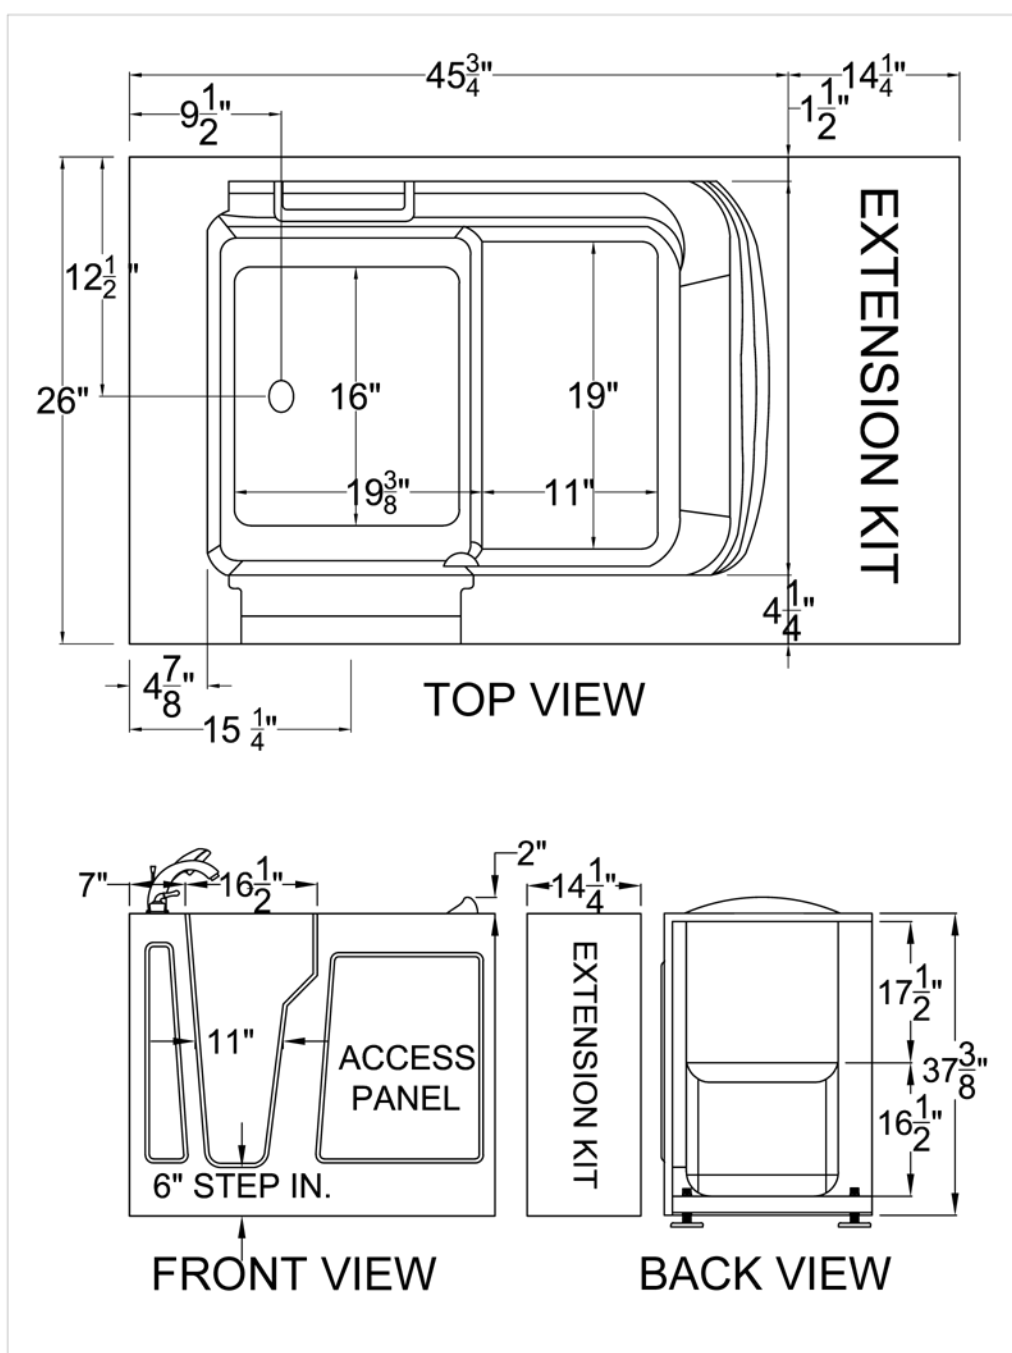

2646

CURVED DOOR • 14" EXTENSION KIT • 2 SIDE CLOSING PANELS • TILE FLANGE NOT INCLUDED

Meditub's 26x46 is constructed of the highest grade fiberglass composites with a triple gel coat finish for beauty and durability and features our unique knee-cut-away door design. The 26x46 is perfect for replacing existing shower stalls and also can be used in small bathrooms, or mobile homes. It comes with a stainless steel frame for long lasting strength and adjustable feet for easy installation and leveling.

DOOR / DRAIN SIDE OPTIONS:

- left
- right

Available Colors.....	White / Biscuit	Air System Available	Yes
Material	Gelcoat	Hydro System Available	Yes
Door Swing	Inward	Dual System Available	Yes
14" Extension Kit Available	Yes	Non Slip Floor	Yes
3-Side Enclosure Available.....	Yes	Faucet Deck	Yes
Dimensions.....	26(W)x46(L)x38(H)	Capacity	46Gal
Seat	Yes	Unit Weight	208Lbs
Seat Height	17"	Approx Shipping Weight.....	228Lbs