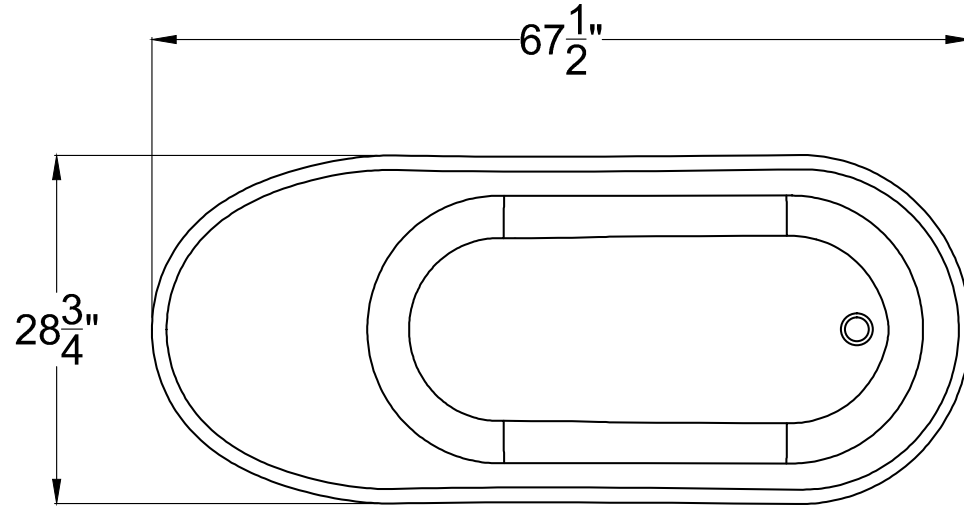

ANZZI™

ALTO
Freestanding Bathtub
FT-AZ507

Dimensions:
28.75" L x 67.5" W x 35" H

Weight: 418 lb.
Material: ANZZI Stone™ Resin
Capacity: 82 gal

For more information visit
www.ANZZI.com or call
1-844-44-ANZZI