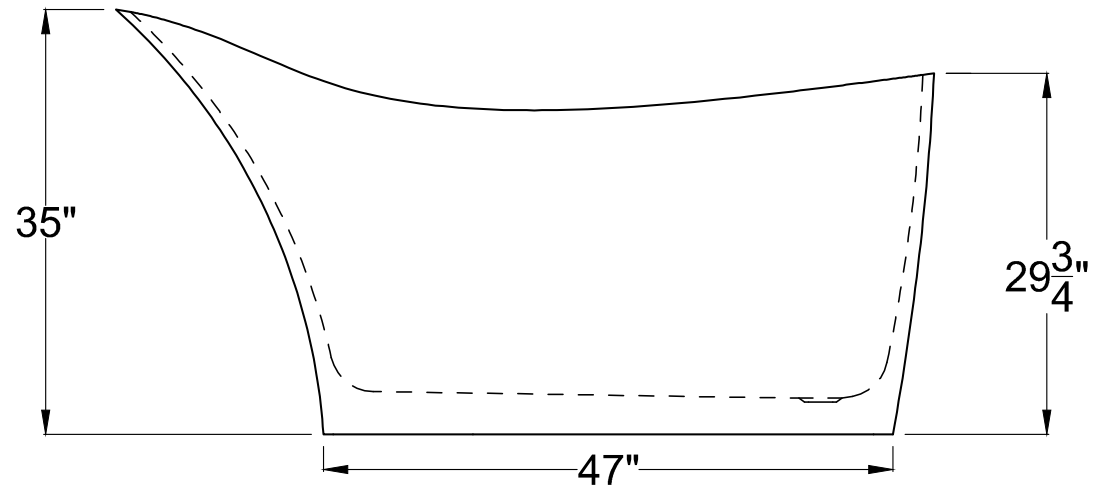

ANZZI™

ALTO
Freestanding Bathtub
FT-AZ507

Dimensions:
28.75" L x 67.5" W x 35" H

Weight: 418 lb.
Material: ANZZI Stone™ Resin
Capacity: 82 gal

For more information visit
www.ANZZI.com or call
1-844-44-ANZZI