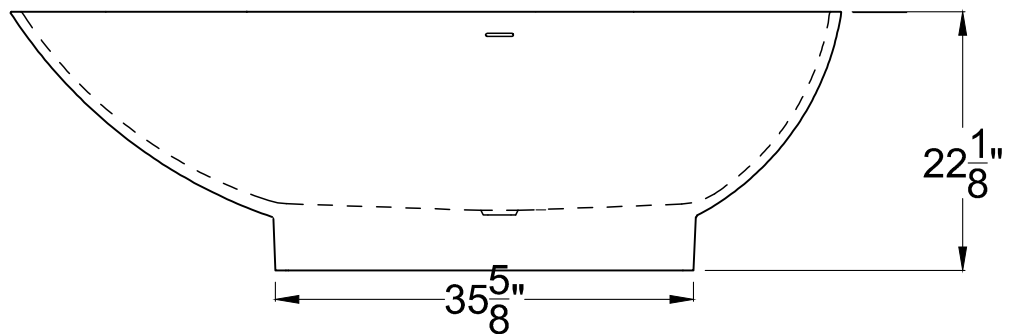

ANZZI™

VOLO

Freestanding Bathtub
FT-AZ506

Dimensions:

35.5" L x 70.8" W x 22.2" H

Weight: 319 lb.

Material: ANZZI Stone™ Resin

Capacity: 108 gal

For more information visit

www.ANZZI.com or call

1-844-44-ANZZI

Perfection is our Tradition™