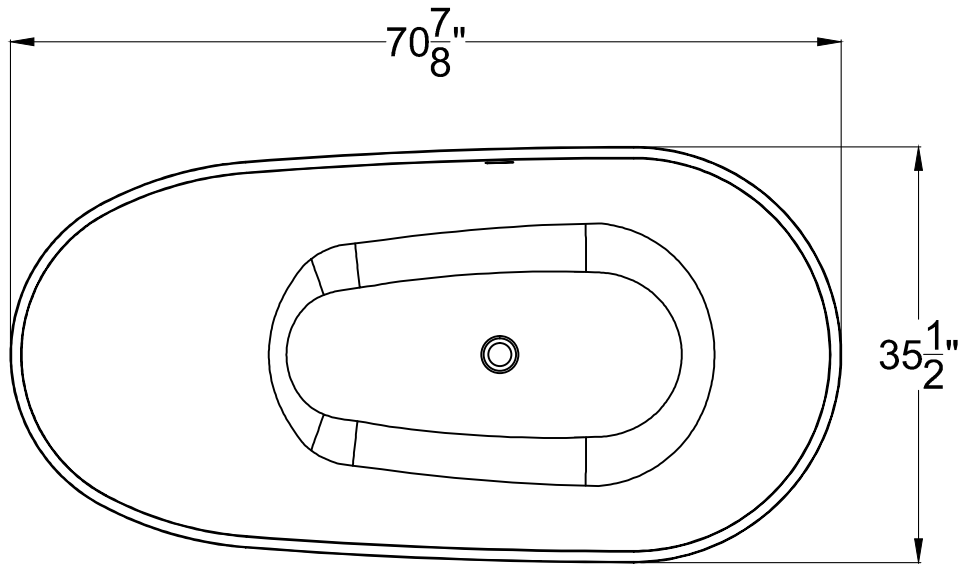

ANZZI™

VOLO

Freestanding Bathtub
FT-AZ506

Dimensions:

35.5" L x 70.8" W x 22.2" H

Weight: 319 lb.

Material: ANZZI Stone™ Resin

Capacity: 108 gal

For more information visit

www.ANZZI.com or call

1-844-44-ANZZI

Perfection is our Tradition™