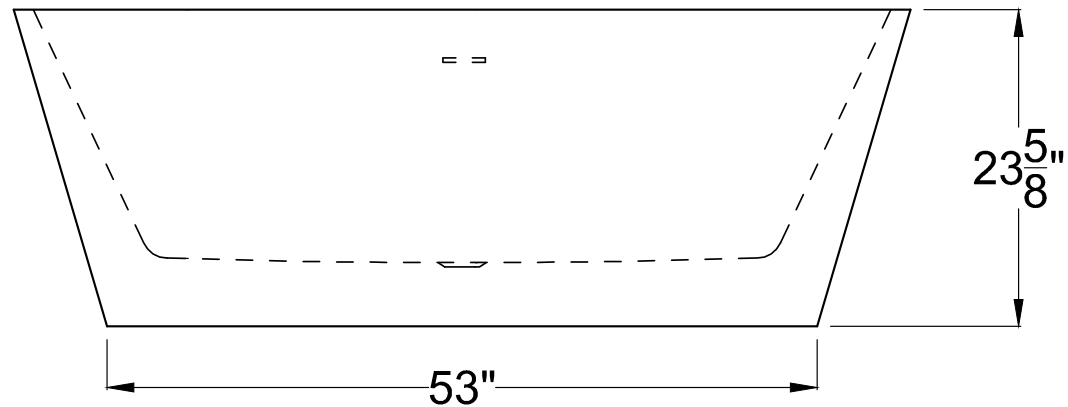

ANZZI™

DOVER

Freestanding Bathtub
FT-AZ009

Dimensions:

31.5" L x 67" W x 23.6" H

Weight: 89 lb.

Material: LUCITE™ Acrylic

Capacity: 80 gal

For more information visit

www.ANZZI.com or call

1-844-44-ANZZI

Perfection is our Tradition™