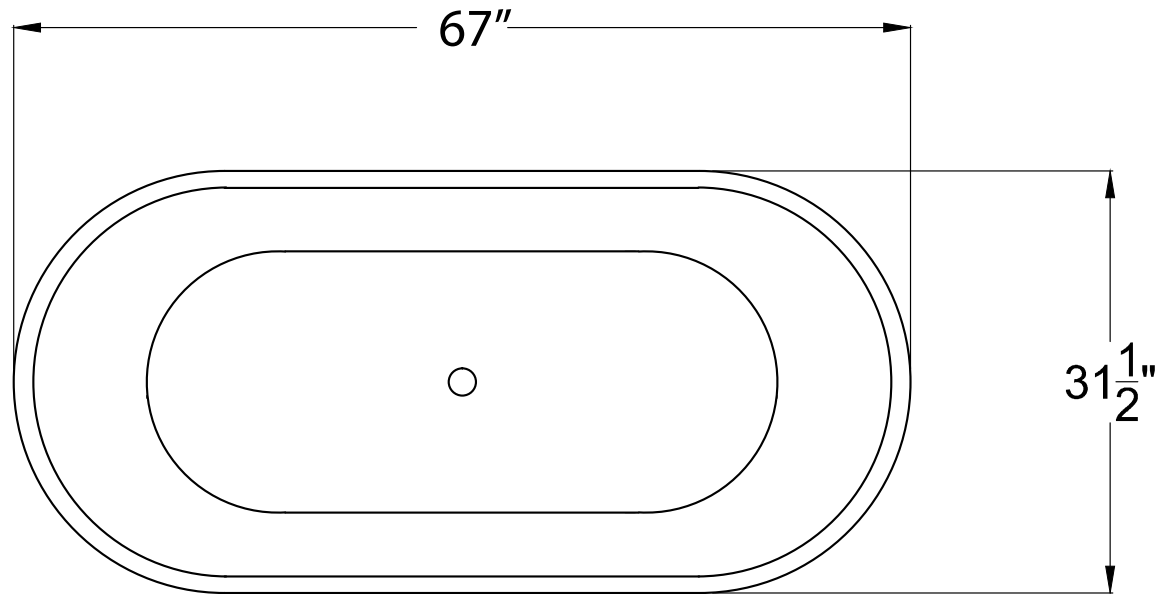

ANZZI™

DOVER

Freestanding Bathtub
FT-AZ009

Dimensions:

31.5" L x 67" W x 23.6" H

Weight: 89 lb.

Material: LUCITE™ Acrylic

Capacity: 80 gal

For more information visit

www.ANZZI.com or call

1-844-44-ANZZI

Perfection is our Tradition™