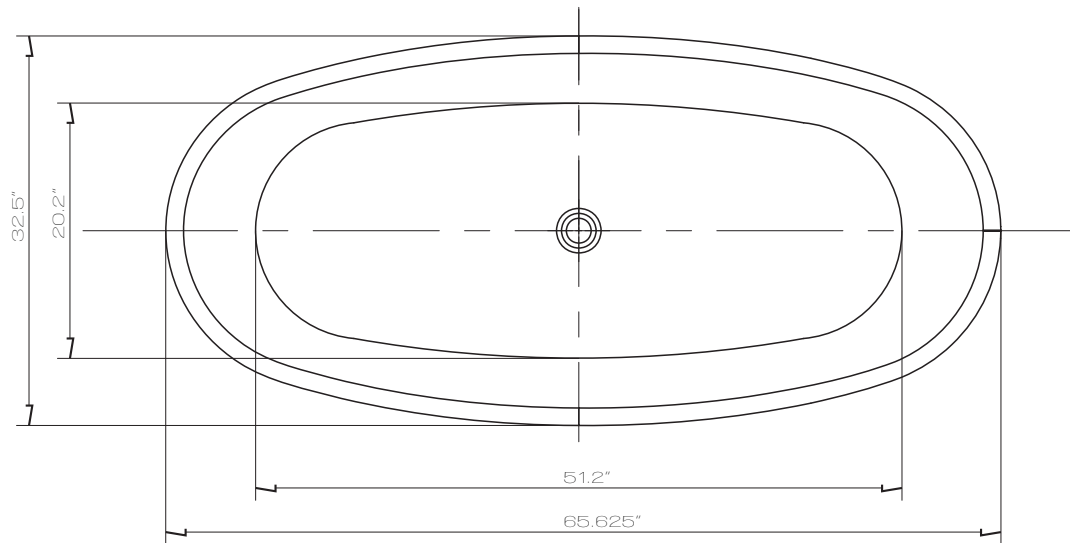

ANZZI™

EMBER

Freestanding Bathtub
FT-AZ521

Dimensions:

65.625" L x 32.5" W x 23.5" H

Weight: 308 lb.

Material: ANZZI Stone™ Resin

Capacity: 66 gal

For more information visit

www.ANZZI.com or call

1-844-44-ANZZI

Perfection is our Tradition™