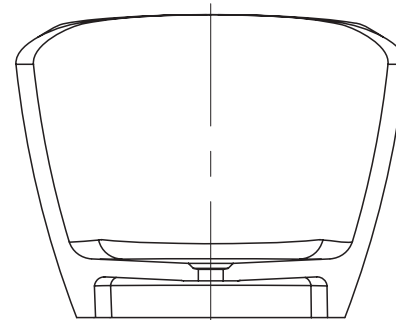

ANZZI™

EMBER

Freestanding Bathtub
FT-AZ521

Dimensions:

65.625" L x 32.5" W x 23.5" H

Weight: 308 lb.

Material: ANZZI Stone™ Resin

Capacity: 66 gal

For more information visit

www.ANZZI.com or call

1-844-44-ANZZI

Perfection is our Tradition™