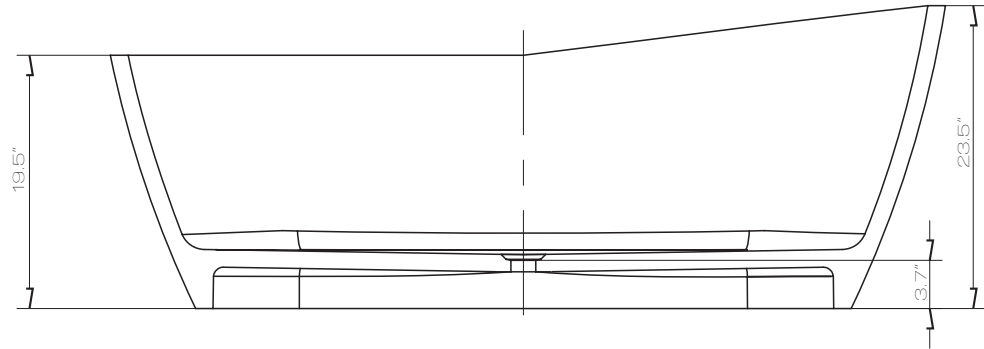

ANZZI™

EMBER

Freestanding Bathtub
FT-AZ521

Dimensions:

65.625" L x 32.5" W x 23.5" H

Weight: 308 lb.

Material: ANZZI Stone™ Resin

Capacity: 66 gal

For more information visit

www.ANZZI.com or call

1-844-44-ANZZI

Perfection is our Tradition™