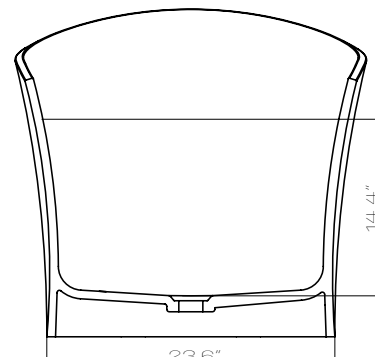

ANZZI™

AZUL
Freestanding Bathtub
FT-AZ520

Dimensions:
69" L x 31" W x 25.625" H

Weight: 308 lb.
Material: ANZZI Stone™ Resin
Capacity: 66 gal

For more information visit
www.ANZZI.com or call
1-844-44-ANZZI