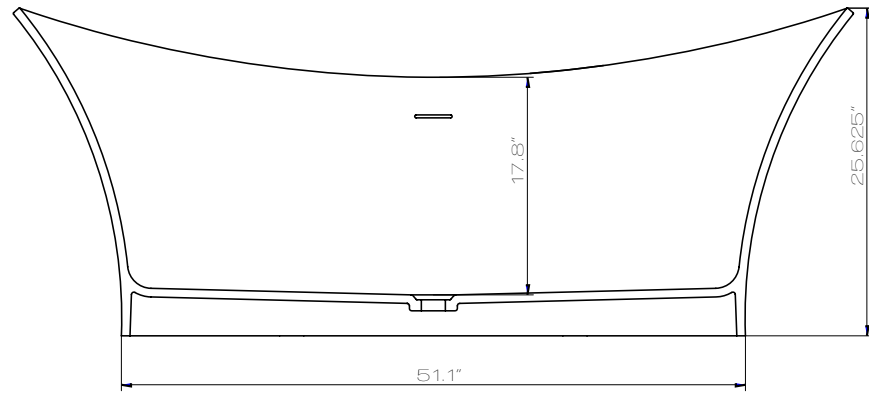

ANZZI™

AZUL
Freestanding Bathtub
FT-AZ520

Dimensions:
69" L x 31" W x 25.625" H

Weight: 308 lb.
Material: ANZZI Stone™ Resin
Capacity: 66 gal

For more information visit
www.ANZZI.com or call
1-844-44-ANZZI