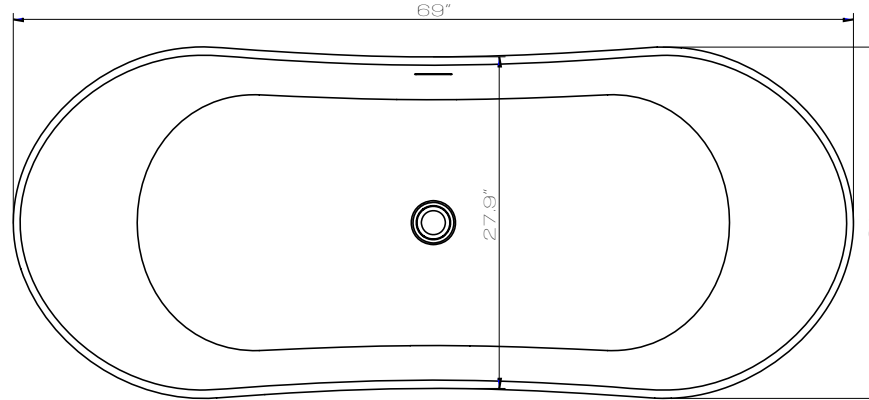

ANZZI™

AZUL
Freestanding Bathtub
FT-AZ520

Dimensions:
69" L x 31" W x 25.625" H

Weight: 308 lb.
Material: ANZZI Stone™ Resin
Capacity: 66 gal

For more information visit
www.ANZZI.com or call
1-844-44-ANZZI