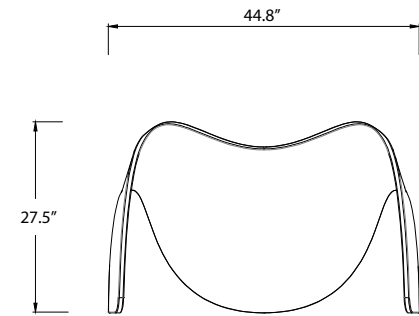

ANZZI™

CIELO

Freestanding Bathtub
FT-AZ512

Dimensions:

44.8" L x 78.7" W x 27.5" H

Weight: 242 lb.

Material: LUCITE™ Acrylic

Capacity: 81 gal

For more information visit

www.ANZZI.com or call

1-844-44-ANZZI

Perfection is our Tradition™