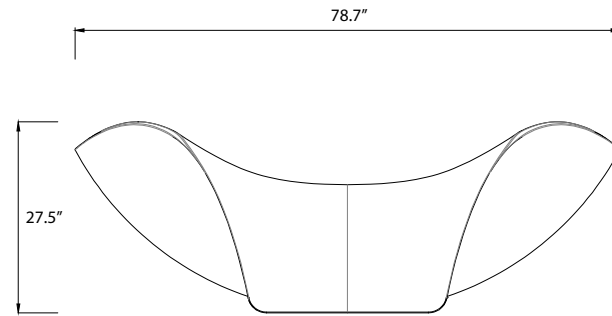

ANZZI™

CIELO

Freestanding Bathtub
FT-AZ512

Dimensions:

44.8" L x 78.7" W x 27.5" H

Weight: 242 lb.

Material: LUCITE™ Acrylic

Capacity: 81 gal

For more information visit

www.ANZZI.com or call

1-844-44-ANZZI

Perfection is our Tradition™