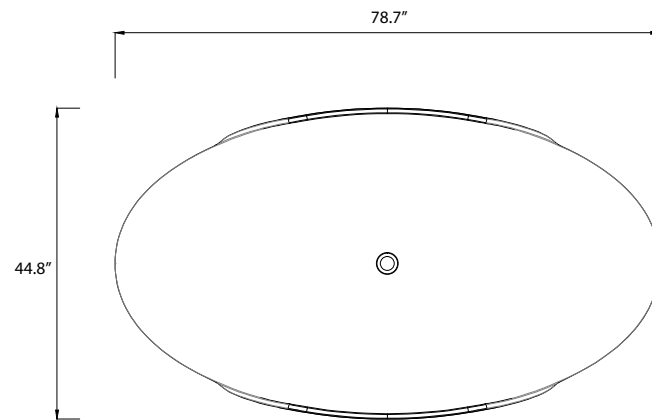

ANZZI™

CIELO

Freestanding Bathtub
FT-AZ512

Dimensions:

44.8" L x 78.7" W x 27.5" H

Weight: 242 lb.

Material: LUCITE™ Acrylic

Capacity: 81 gal

For more information visit

www.ANZZI.com or call

1-844-44-ANZZI

Perfection is our Tradition™