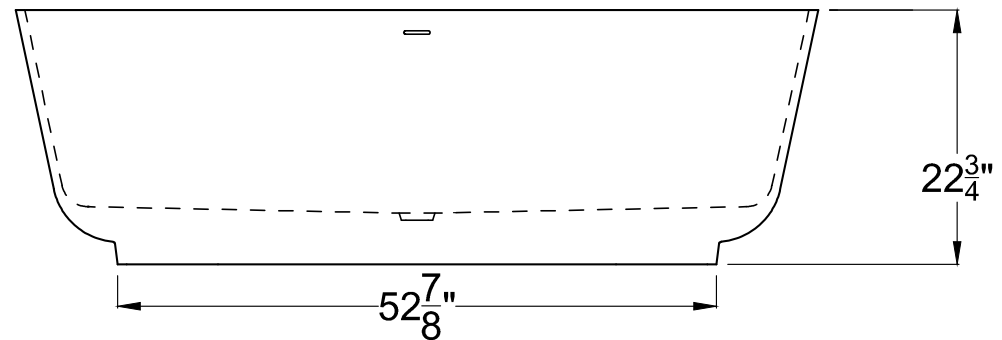

ANZZI™

SABBIA

Freestanding Bathtub
FT-AZ511

Dimensions:

31.5" L x 70.8" W x 22.75" H

Weight: 407 lb.

Material: ANZZI Stone™ Resin

Capacity: 82 gal

For more information visit

www.ANZZI.com or call

1-844-44-ANZZI

Perfection is our Tradition™