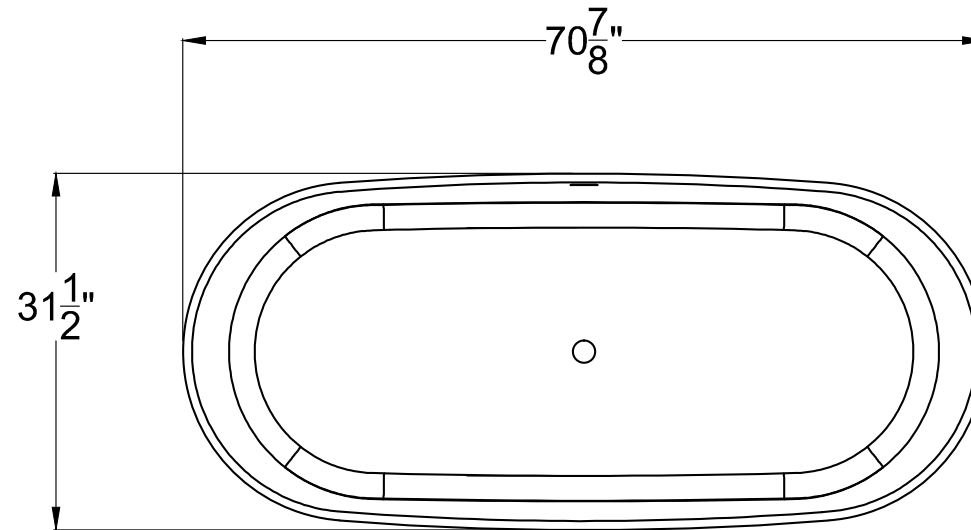

ANZZI™

SABBIA

Freestanding Bathtub
FT-AZ511

Dimensions:

31.5" L x 70.8" W x 22.75" H

Weight: 407 lb.

Material: ANZZI Stone™ Resin

Capacity: 82 gal

For more information visit

www.ANZZI.com or call

1-844-44-ANZZI

Perfection is our Tradition™